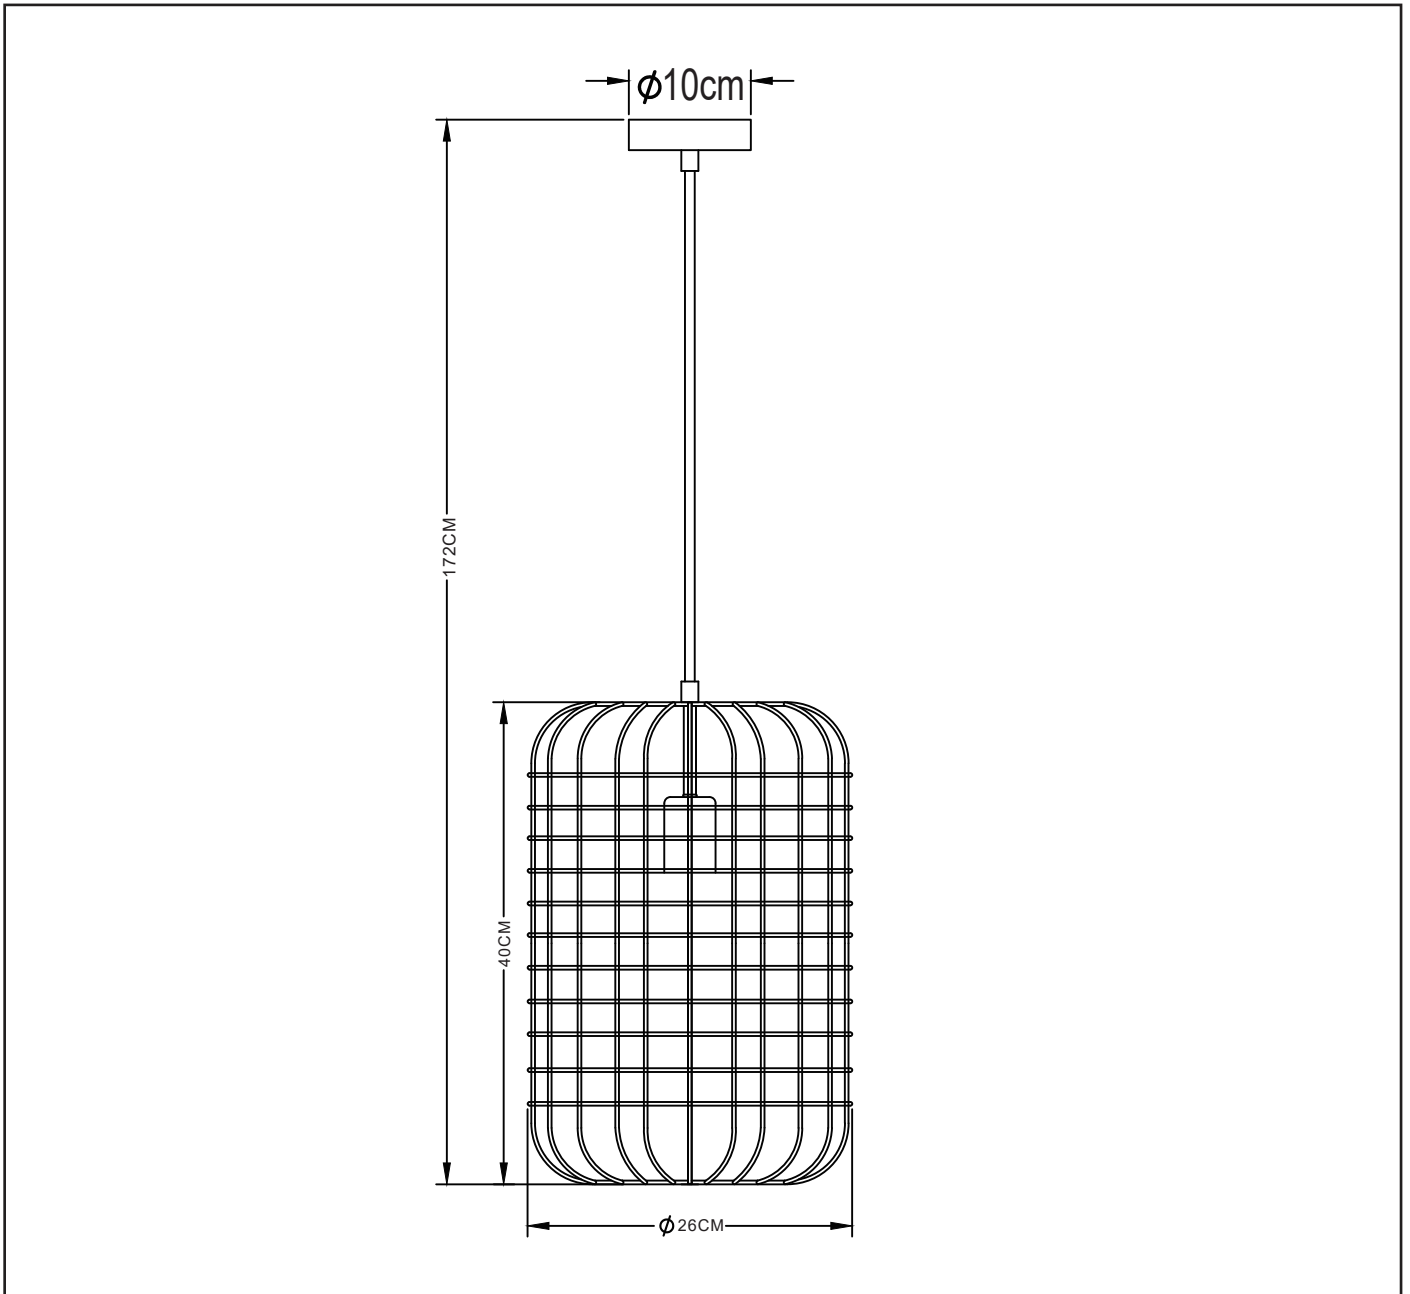

LUCIDE

item number : **02405/26/30**
 EAN code: 5411212021915

ESMEE

RECOMMENDED
 LUCIDE LIGHT
 SOURCE

49033/05/65

Light source dimmable : Yes
 Light source incl. : No

General

Dimensions LxWxH : Ø 26x172cm
 Height minimum : -
 Height maximum : 40cm
 Dimensions shade LxWxH : Ø 26x40cm
 Main material : metal
 Ceiling rose material : Metal
 Color : sand black
 Style : Modern
 Shape : As shown
 Weight : 1.27 kg
 Warranty : 2 years

Product specifications

Dimmable : Yes
 Light direction : Around(Diffuse)
 Adjustable in height : Adjustable in height(Before installation)
 Directional : Not Directional
 Cable : Yes, Cable on product
 Cable length : 130 cm
 Sensor : Without Sensor
 Control : Light Switch Control
 IP-Class : 20
 Electric class : 1
 Light source including : No
 Lamp socket : E27
 Light source number : 1
 Power requirements : 220-240V~50Hz
 Bulb type & maximum wattage: E27 max.60W

For more specifications of this product please visit

www.lucide.com

ESMEE

item number : 02405/26/30
EAN code: 5411212021915

LUCIDE

INSTALLATION DRAWING SPECIFICATIONS