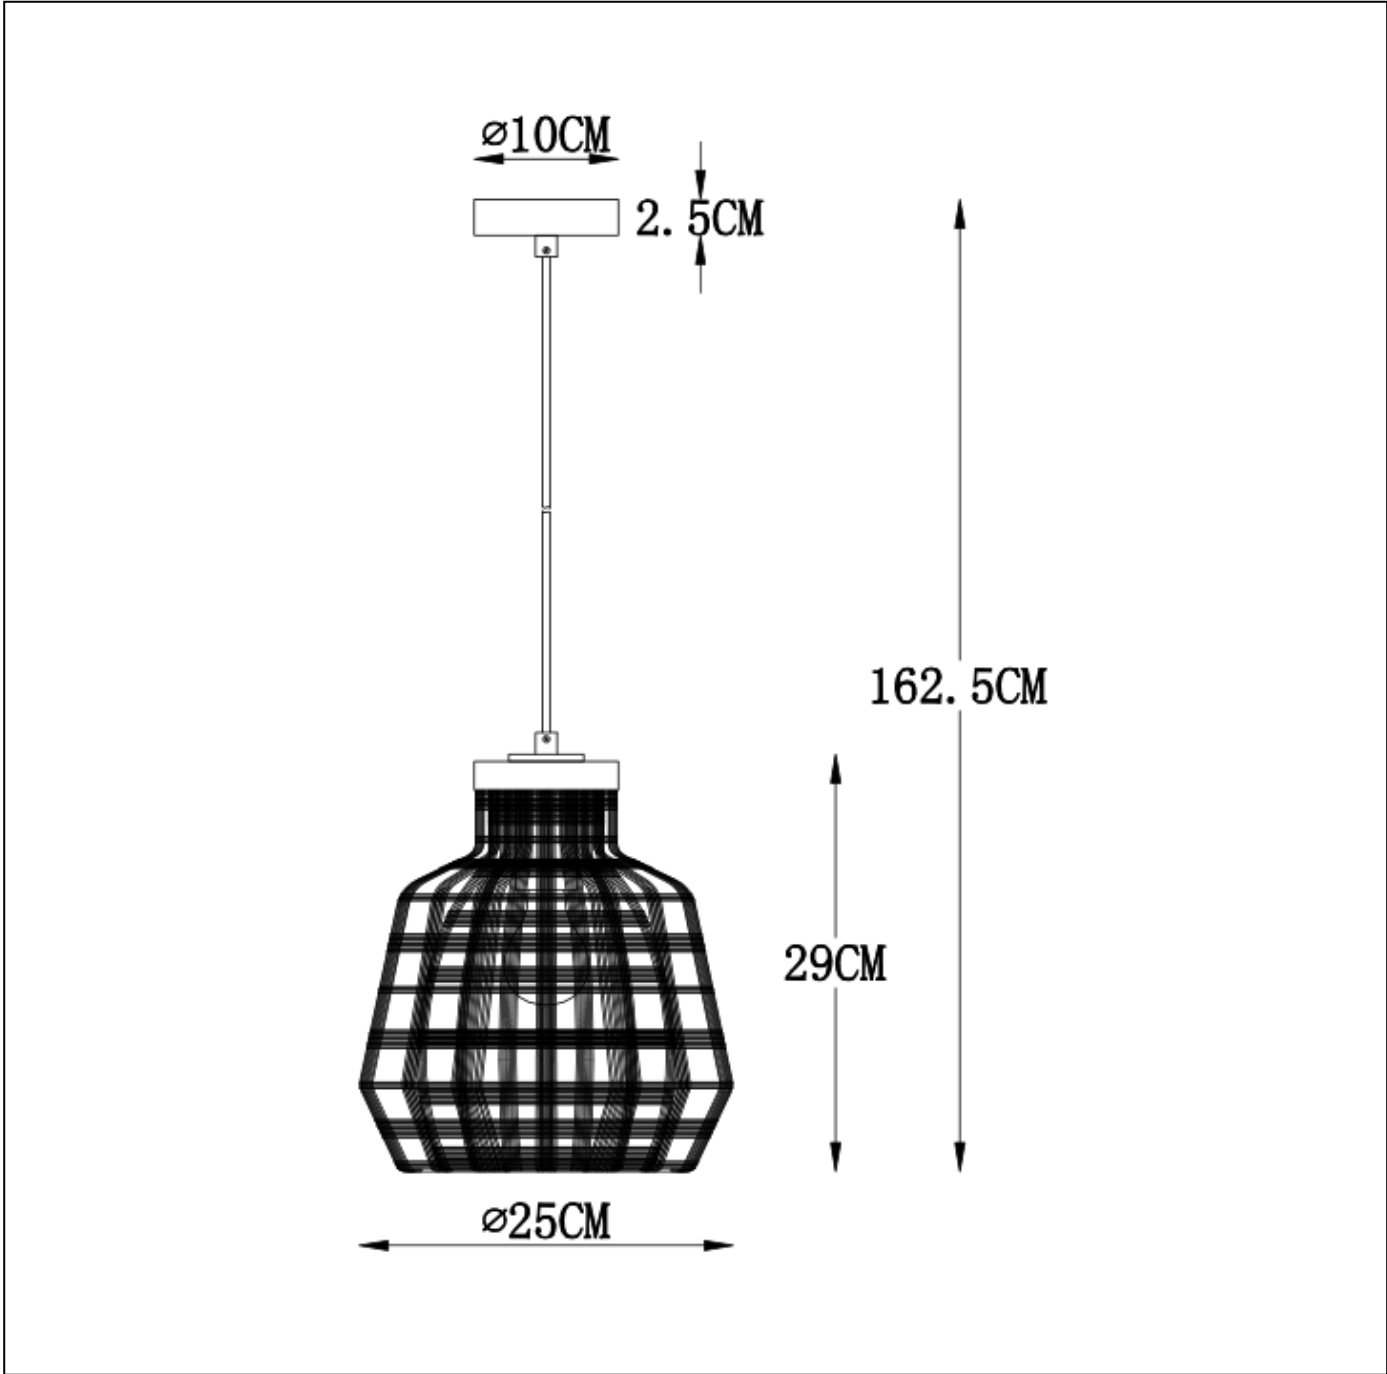

**RECOMMENDED
LUCIDE LIGHT
SOURCE**

49033/05/65

Light source dimmable : Yes

Light source incl. : No

General

Dimensions LxWxH : 25 cm x 25 cm x 162.5 cm
Height minimum : 29 cm
Height maximum : 162.5 cm
Dimensions shade LxWxH : 25cm x 25cm x 29cm
Main material : Metal
Ceiling rose material : Metal
Color : Matt black & grey
Style : Modern
Shape : As shown
Weight : 3 kg
Warranty : 2 years

Product specifications

Dimmable : Yes
Light direction : Around (Diffuse)
Adjustable in height : Adjustable In Height (Before Installation)
Directional : Not Directional
Cable : Yes, Cable On Product
Cable length : 130 cm
Sensor : Without Sensor
Control : Light Switch Control
IP-Class : 20
Electric class : 1
Light source including ? : No
Lamp socket : E27
Light source number : 1
Power requirements : 220-240V~50Hz
Bulb type & maximum wattage : E27- max.60W

For more specifications of this product please visit

www.lucide.com

FIONA

Item number:02406/01/36

EAN code:5411212021946

For more specifications, dimensions please visit

www.lucide.com

LUCIDE