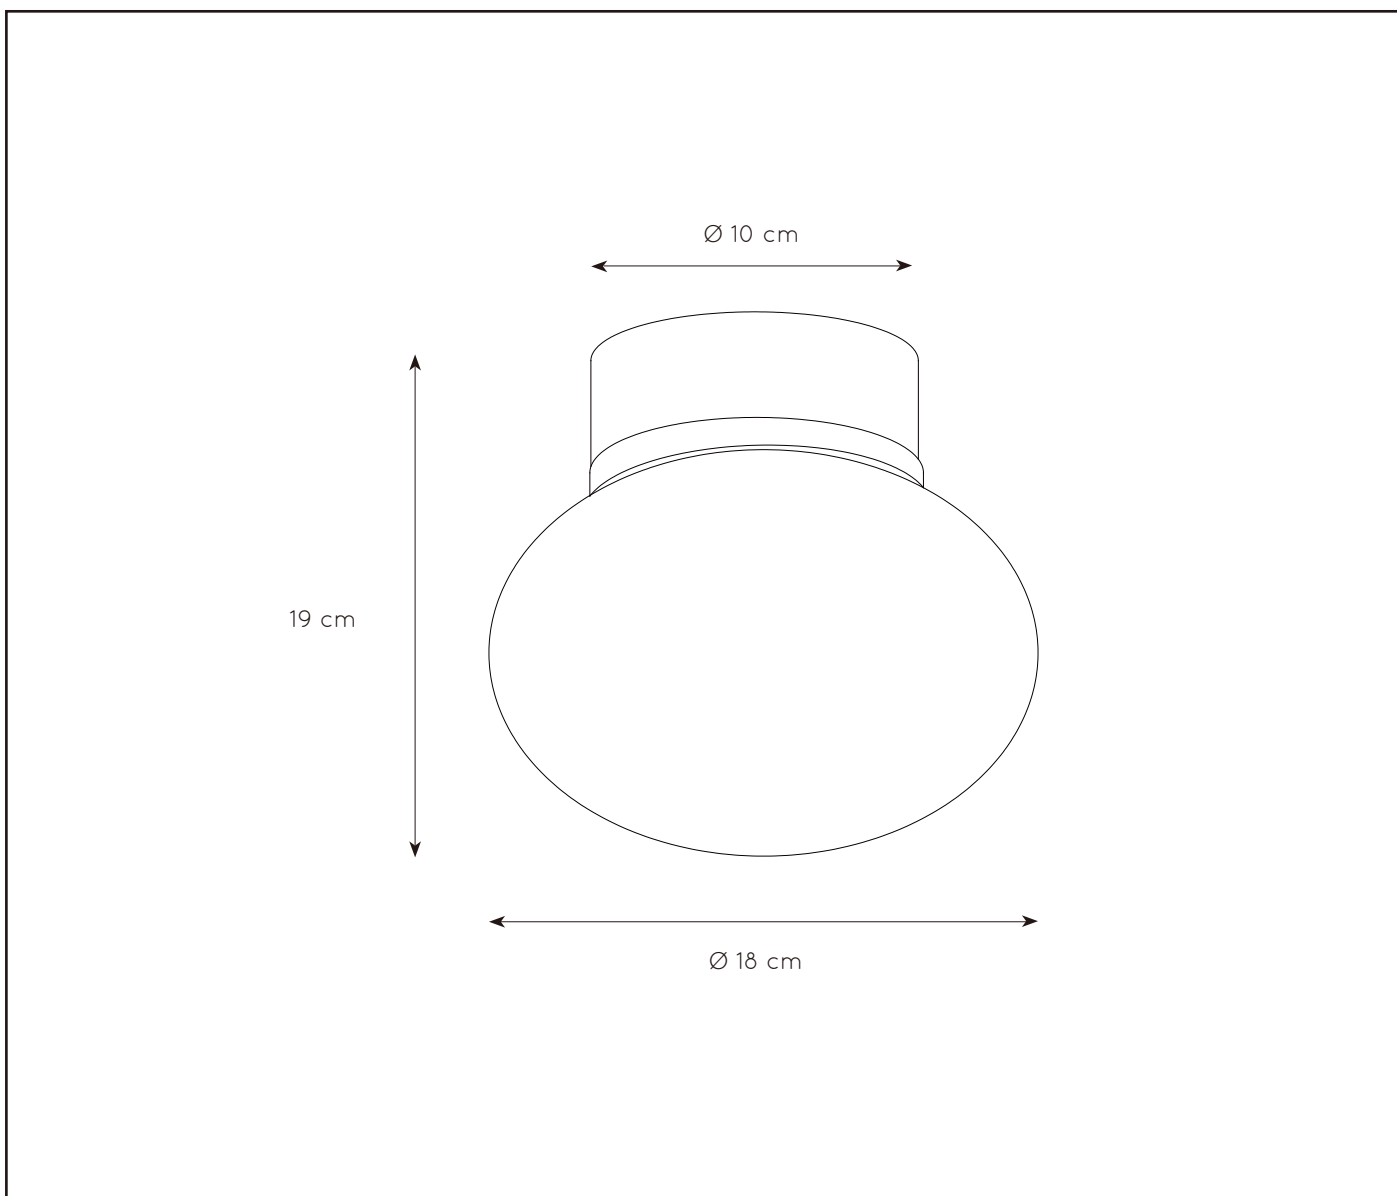

### General

**Dimensions LxWxH :** 18 cm x 18 cm x 19 cm  
**Height minimum :** 19 cm  
**Height maximum :** 19 cm  
**Dimensions shade LxWxH :** Ø 18 cm x 12 cm  
**Main material :** Steel and glass  
**Ceiling rose material :** -  
**Color :** Opal white/white marble/satin brass;  
 Amber/green marble/satin brass;  
 Smoke/black marble / black

### Product specifications

**Dimmable :** Yes  
**Light direction :** Around (Diffuse)  
**Adjustable in height :** Not adjustable In Height (Before Installation)  
**Directional :** Not Directional  
**Cable :** No cable On Product  
**Cable length :** - cm  
**Sensor :** Without Sensor  
**Control :** Light Switch Control  
**IP-Class :** 44  
**Electric class :** 2  
**Light source including ? :** No  
**Lamp socket :** E27  
**Light source number :** 1  
**Power requirements :** 220-240V~50Hz  
**Bulb type & maximum wattage :** E27 - max. 40W

# LORENA

Item number : 03140/18/61

EAN code : 5411212031570

Item number : 03140/18/62

EAN code : 5411212031587

Item number : 03140/18/65

EAN code : 5411212031594

For more specifications, dimensions please visit