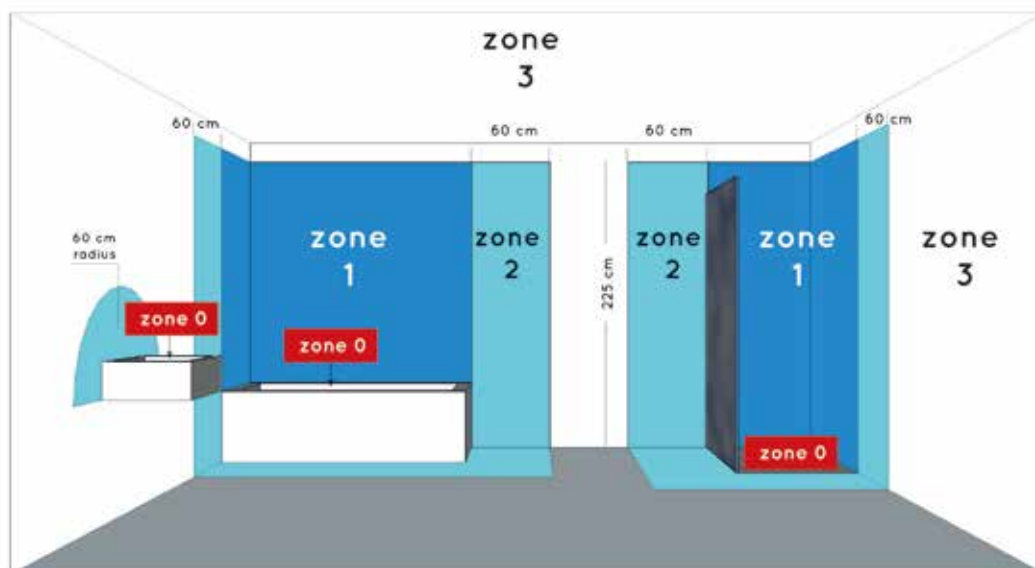

IP classifications	zone 0	zone 1 minimum	zone 2 minimum	zone 3 minimum

For more specifications of
this product please visit
www.lucide.com