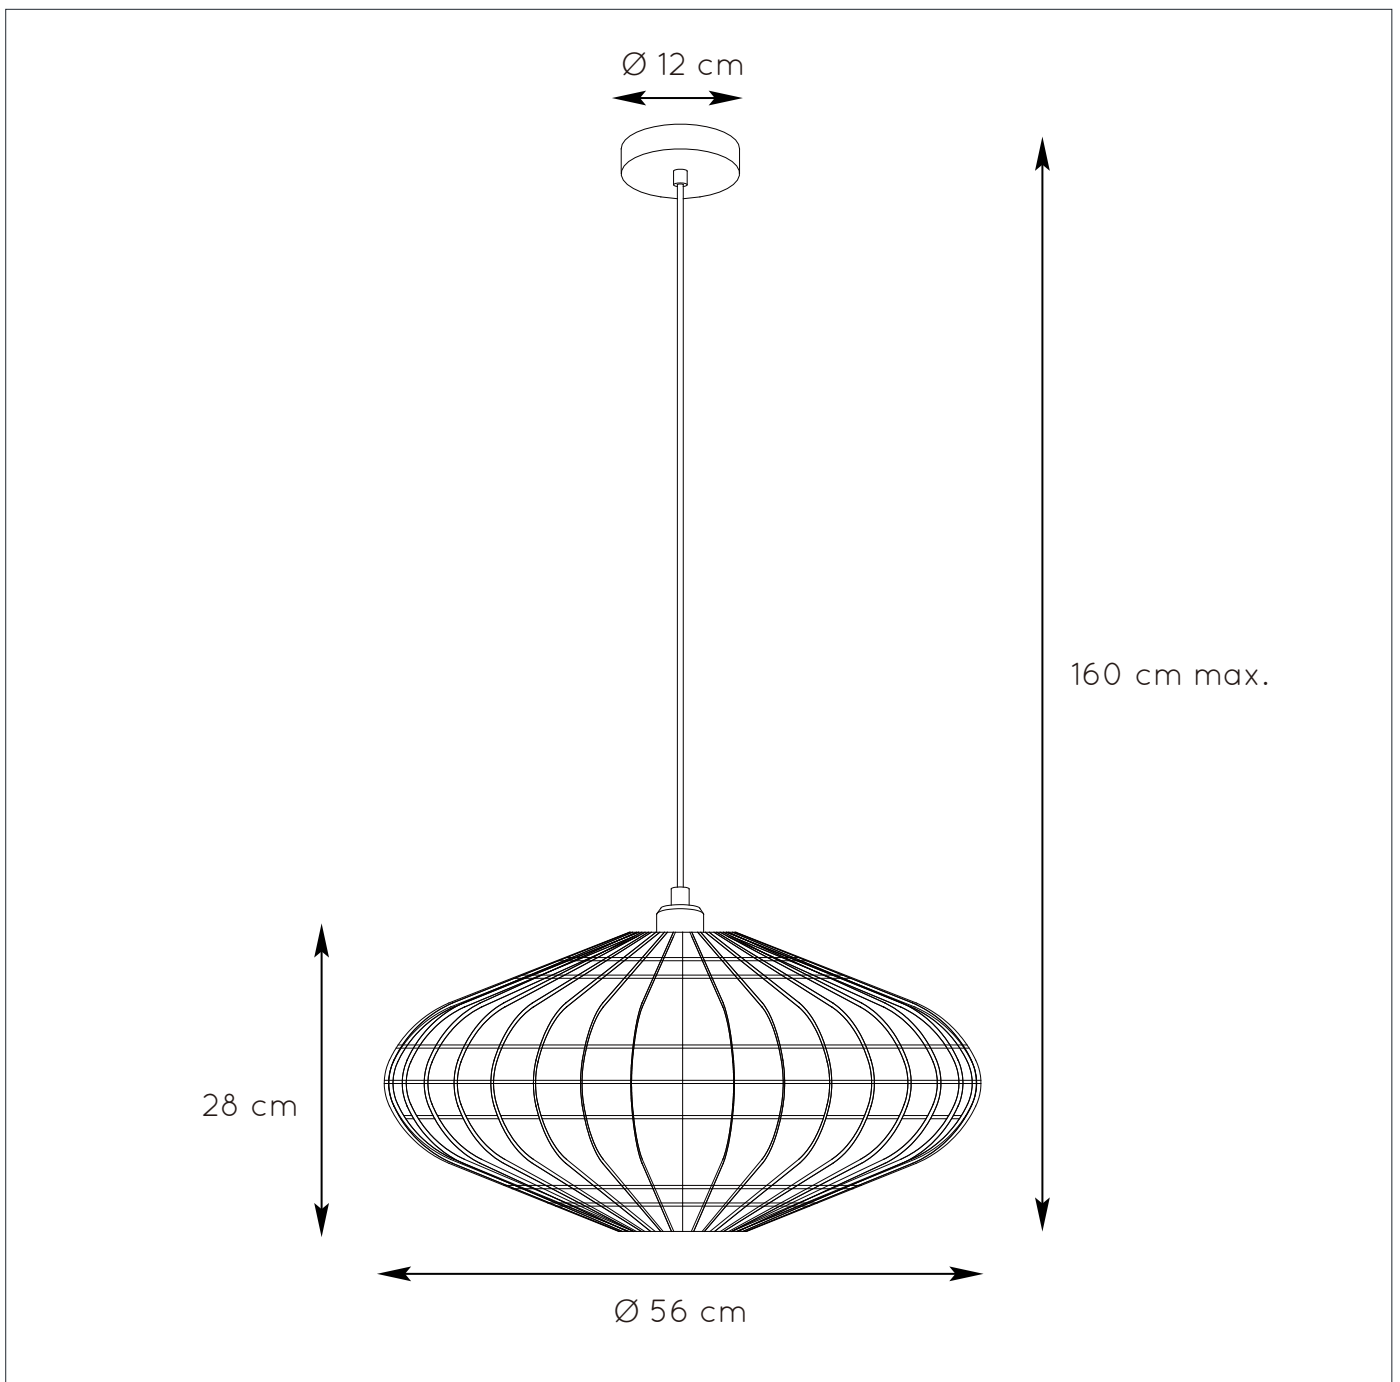

RECOMMENDED LUCIDE LIGHT SOURCE

49032/05/62
 Light source dimmable : Yes
 Light source incl. : No

General

Dimensions LxWxH : 56 cm x 56 cm x 160 cm
Height minimum : 160 cm
Height maximum : 50 cm
Dimensions shade LxWxH : Ø 56 cm x 28 cm
Main material : Rattan and metal
Ceiling rose material : Metal
Color : Black, Nature and Black
Style : Scandinavian
Shape: Oval
Weight : 1.5 kg
Warranty : 2 years

Product specifications

Dimmable : Yes
Light direction : Around (Diffuse)
Adjustable in height : Adjustable In Height (Before Installation)
Directional : Not Directional
Cable : Yes, Cable On Product
Cable length : 130 cm
Sensor : Without Sensor
Control : Light Switch Control
IP-Class : 20
Electric class : 1
Light source including : No
Lamp socket : E27
Light source number : 1
Power requirements : 220-240V~50Hz
Bulb type & maximum wattage : E27- max. 40W

For more specifications of this product please visit
www.lucide.com

MAGALI

Item number : 03435/56/30

EAN code : 5411212031426

Item number : 03435/56/72

EAN code : 5411212031433

LUCIDE

INSTALLATION DRAWING SPECIFICATIONS