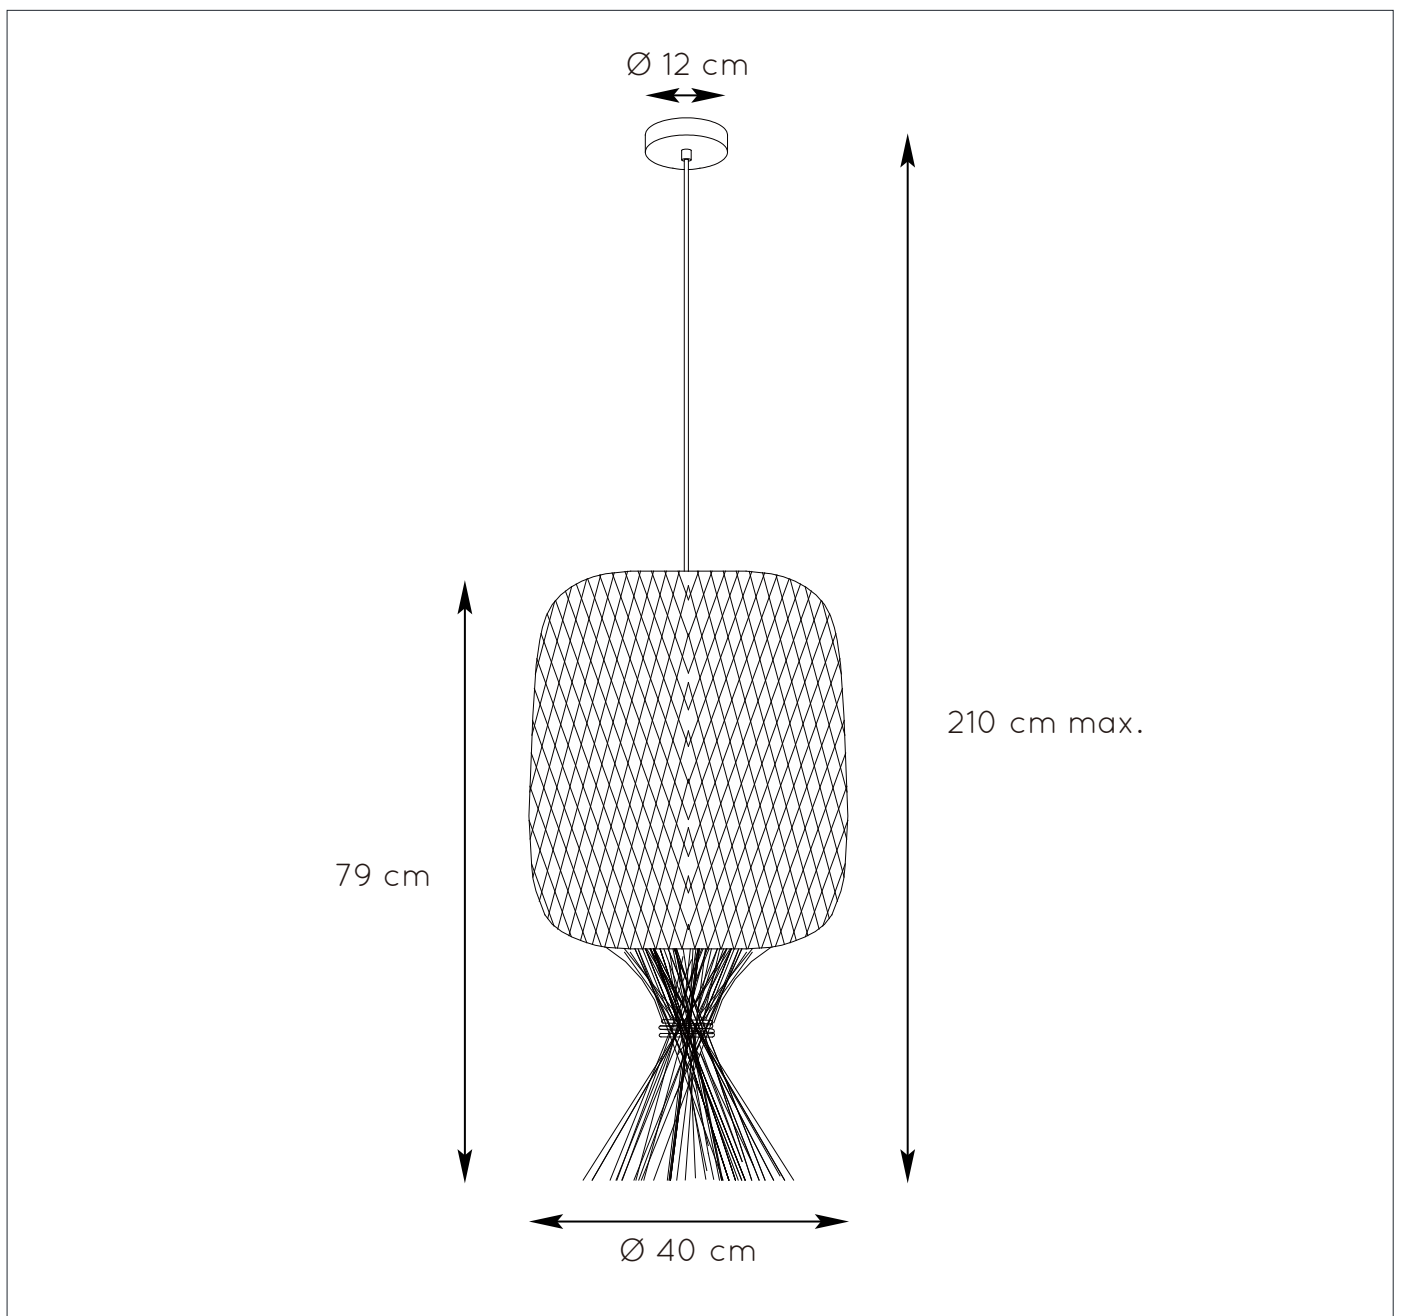

GARVE

Item number : 03436/40/30

EAN code : 5411212031464

Item number : 03436/40/33

EAN code : 5411212031471

Item number : 03436/40/44

EAN code : 5411212031488