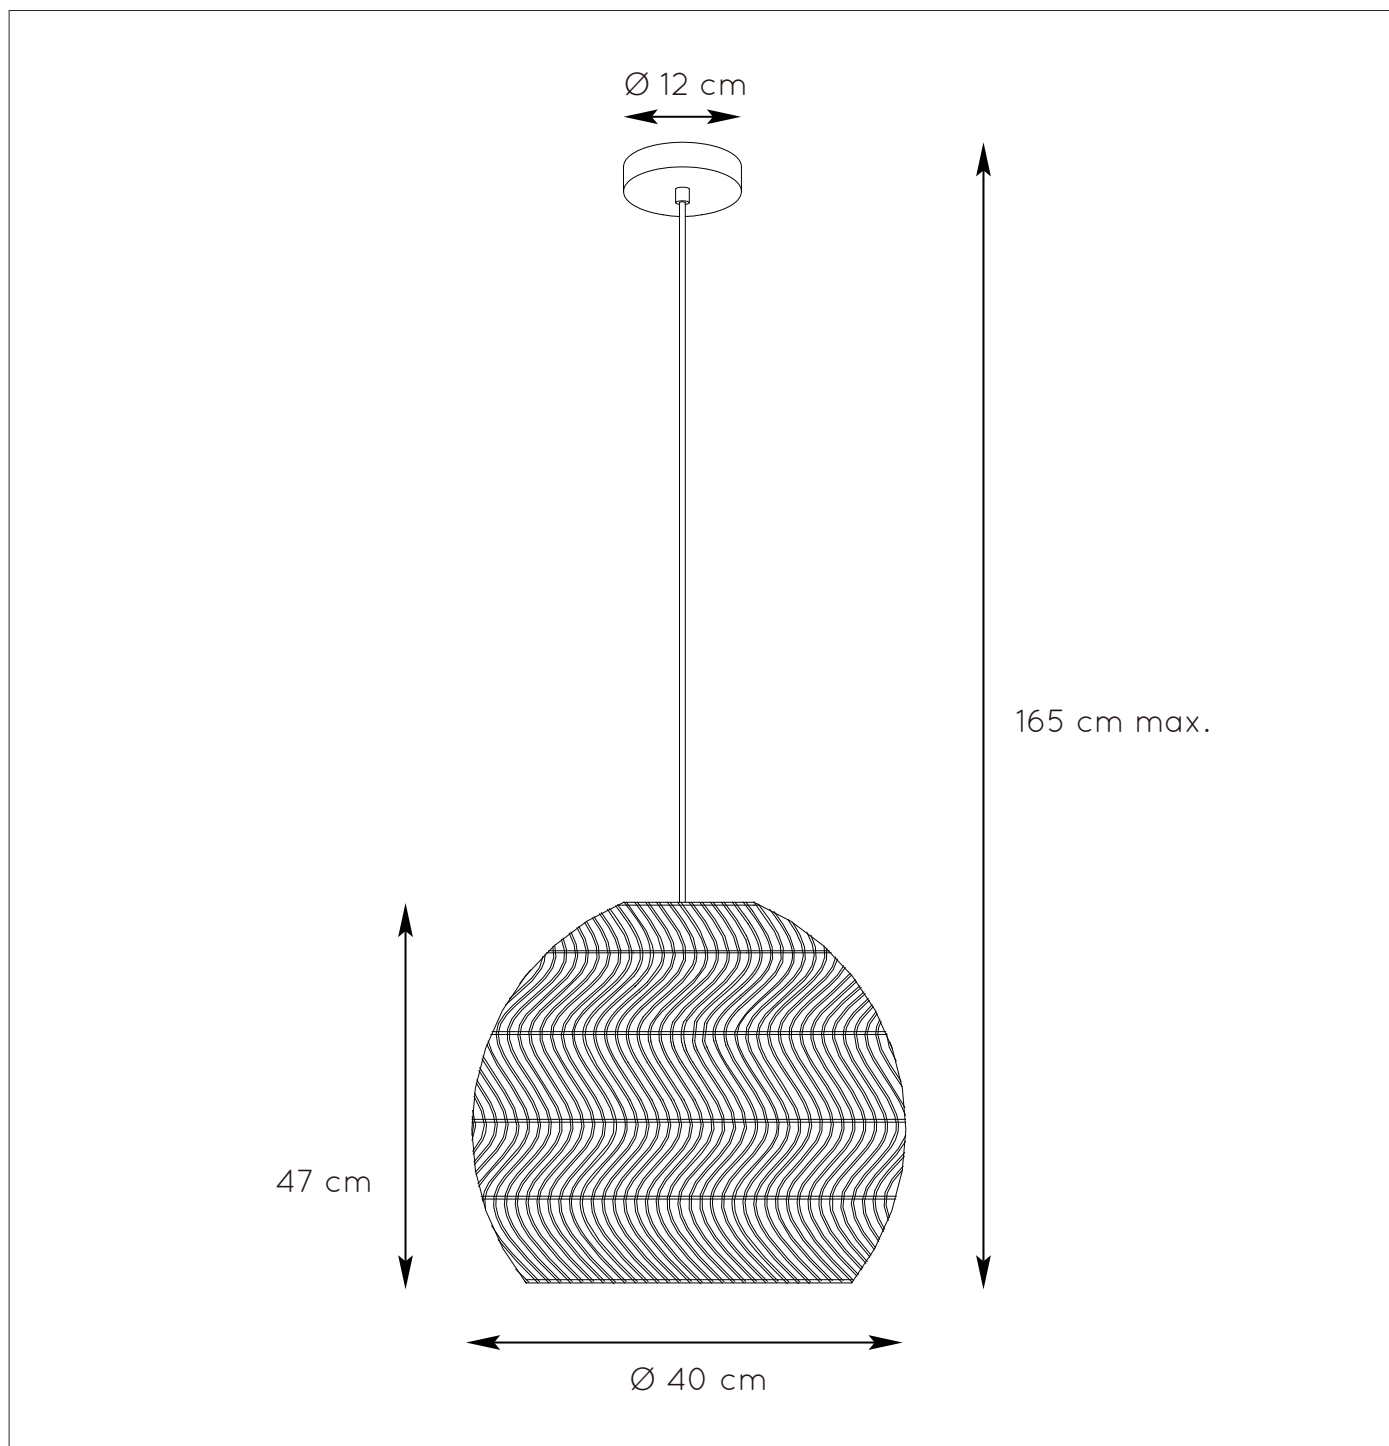

MOLOKO

Item number : 03437/40/44

EAN code : 5411212031495