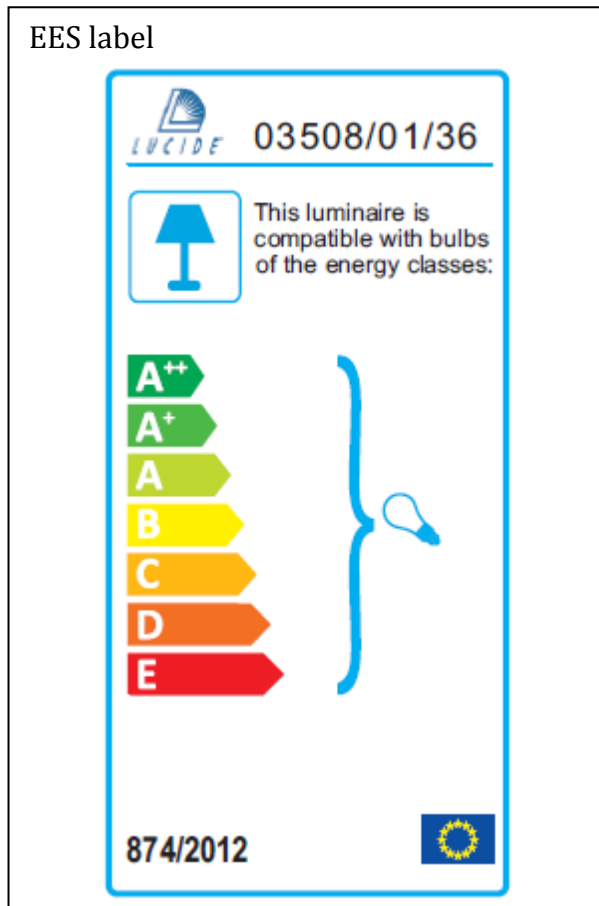

Line drawing of the item

item number: 03508/01/36

Installation Drawing

Technical details

materials used:	Metal and fabric
color:	grey
dimmable and how is the fixture dimmable:	No dimmable
size:	Height: 255mm Length: 105mm Width: 105mm Net Weight: 0.59
power requirements:	220-240V~50Hz
bulb type and maximum Wattage:	1x E14 Max. 40W
number of bulbs:	1
IP degree:	IP20