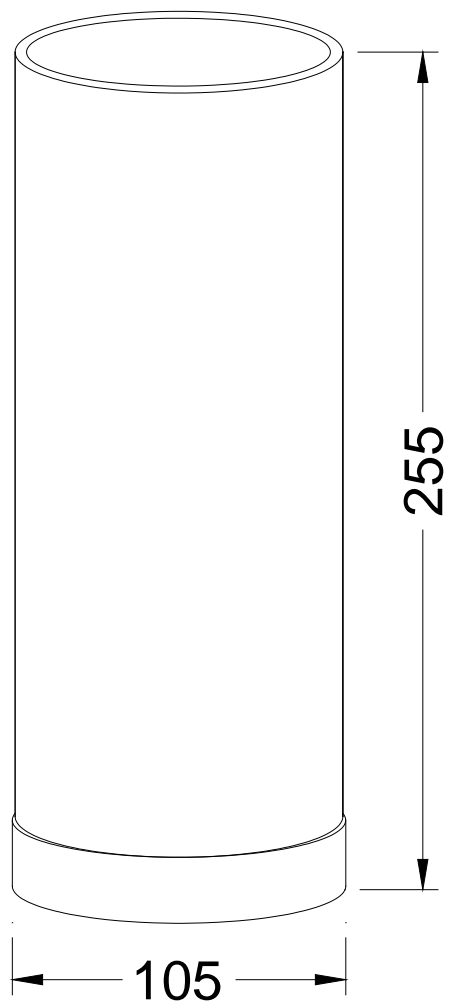

Line drawing of the item

item number: 03508/01/36

Installation Drawing

Technical details

materials used:	Metal and fabric
color:	grey
dimmable and how is the fixture dimmable:	No dimmable
size:	Height: 255mm Length: 105mm Width: 105mm Net Weight: 0.59
power requirements:	220-240V~50Hz
bulb type and maximum Wattage:	1x E14 Max. 40W
number of bulbs:	1
IP degree:	IP20