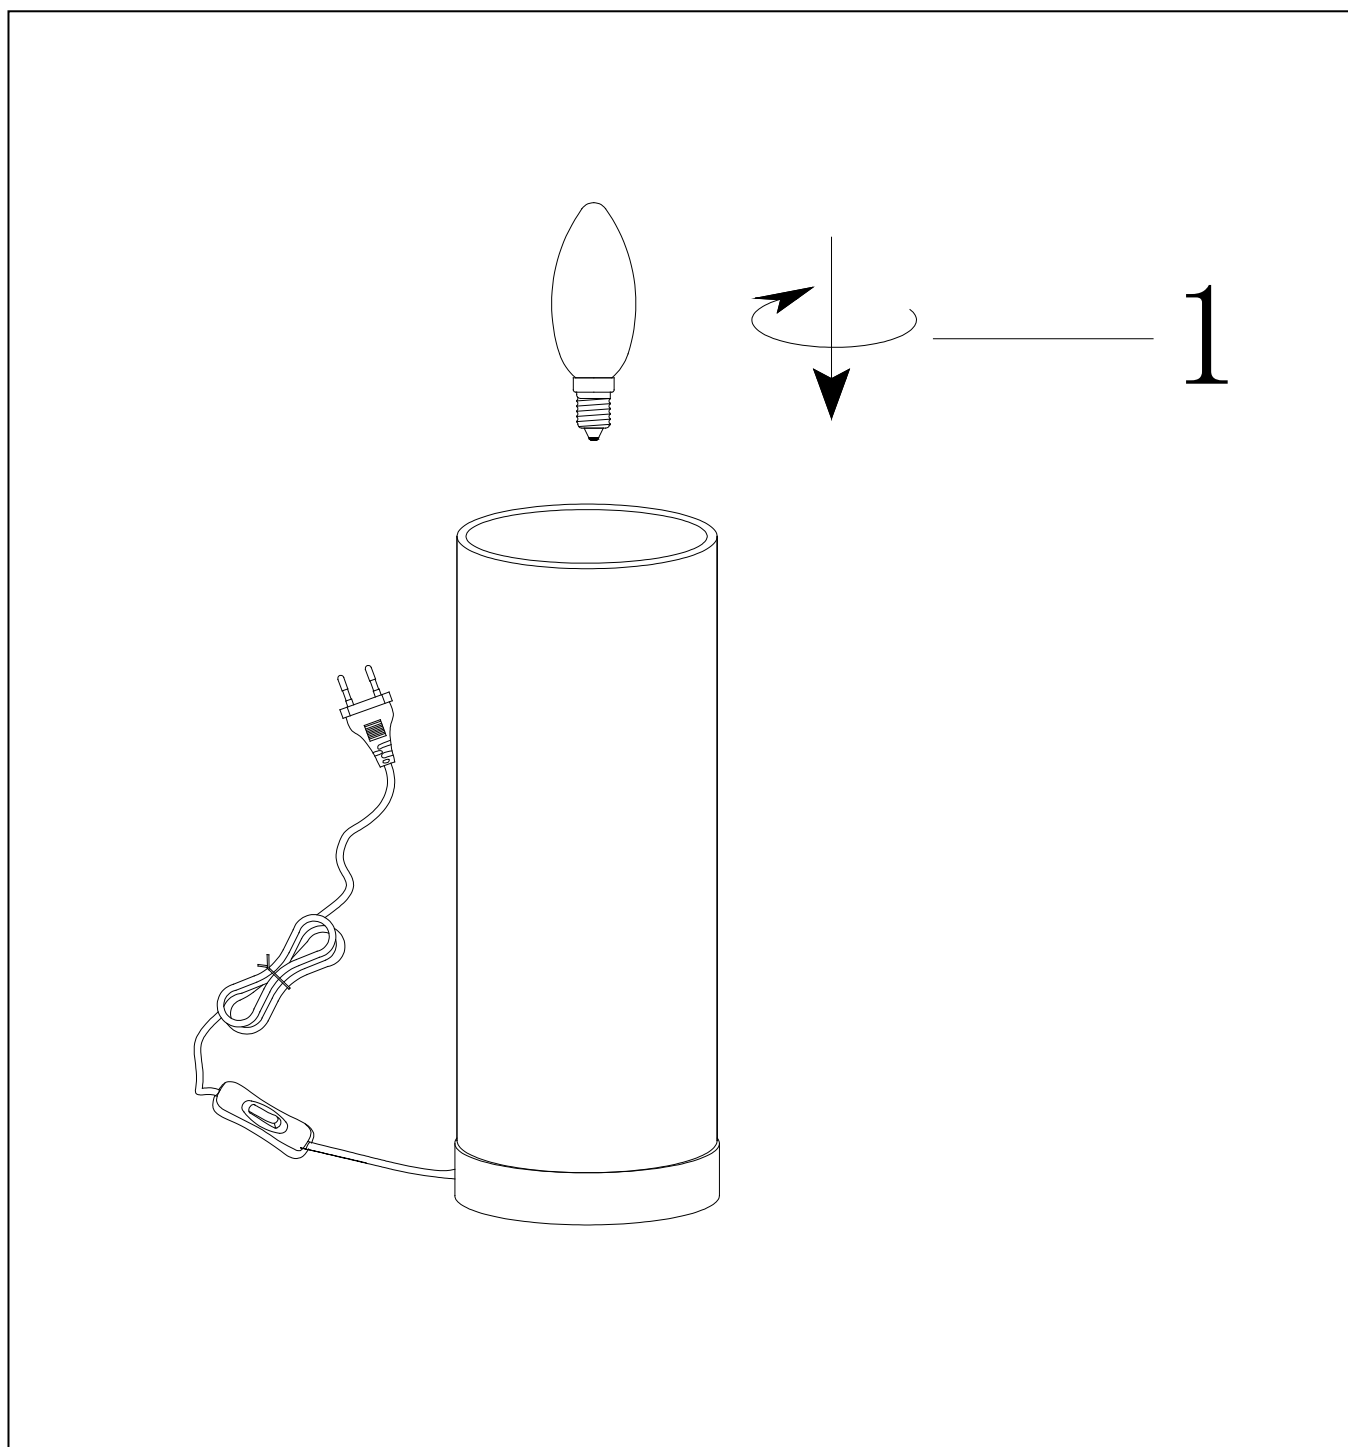

Line drawing of the item

item number: 03508/01/36

Installation Drawing

Technical details

materials used:	Metal and fabric
color:	grey
dimmable and how is the fixture dimmable:	No dimmable
size:	Height: 255mm Length: 105mm Width: 105mm Net Weight: 0.59
power requirements:	220-240V~50Hz
bulb type and maximum Wattage:	1x E14 Max. 40W
number of bulbs:	1
IP degree:	IP20