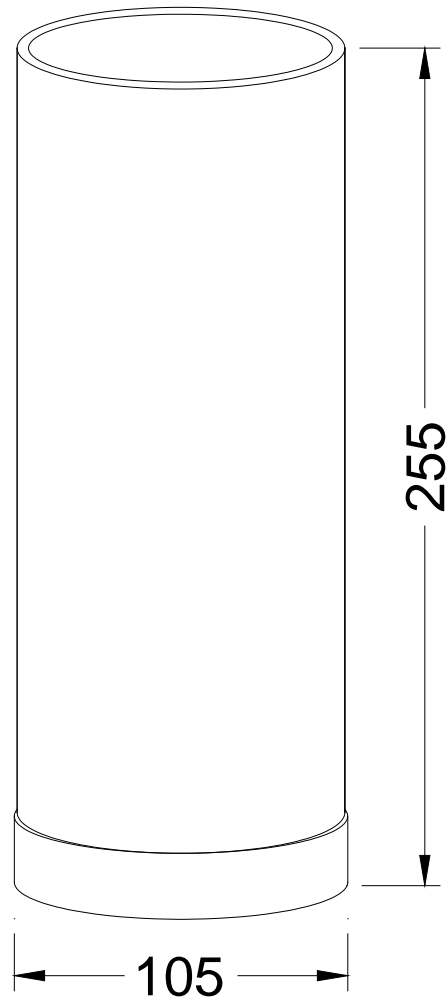

Line drawing of the item

item number: 03508/01/41

Installation Drawing

## Technical details

materials used:	Metal and fabric
color:	taupe
dimmable and how is the fixture dimmable:	No dimmable
size:	Height: 255mm
	Length: 105mm
	Width: 105mm
	Net Weight: 0.59kg
power requirements:	220-240V~50Hz
bulb type and maximum Wattage:	1x E14 Max. 40W
number of bulbs:	1
IP degree:	IP20