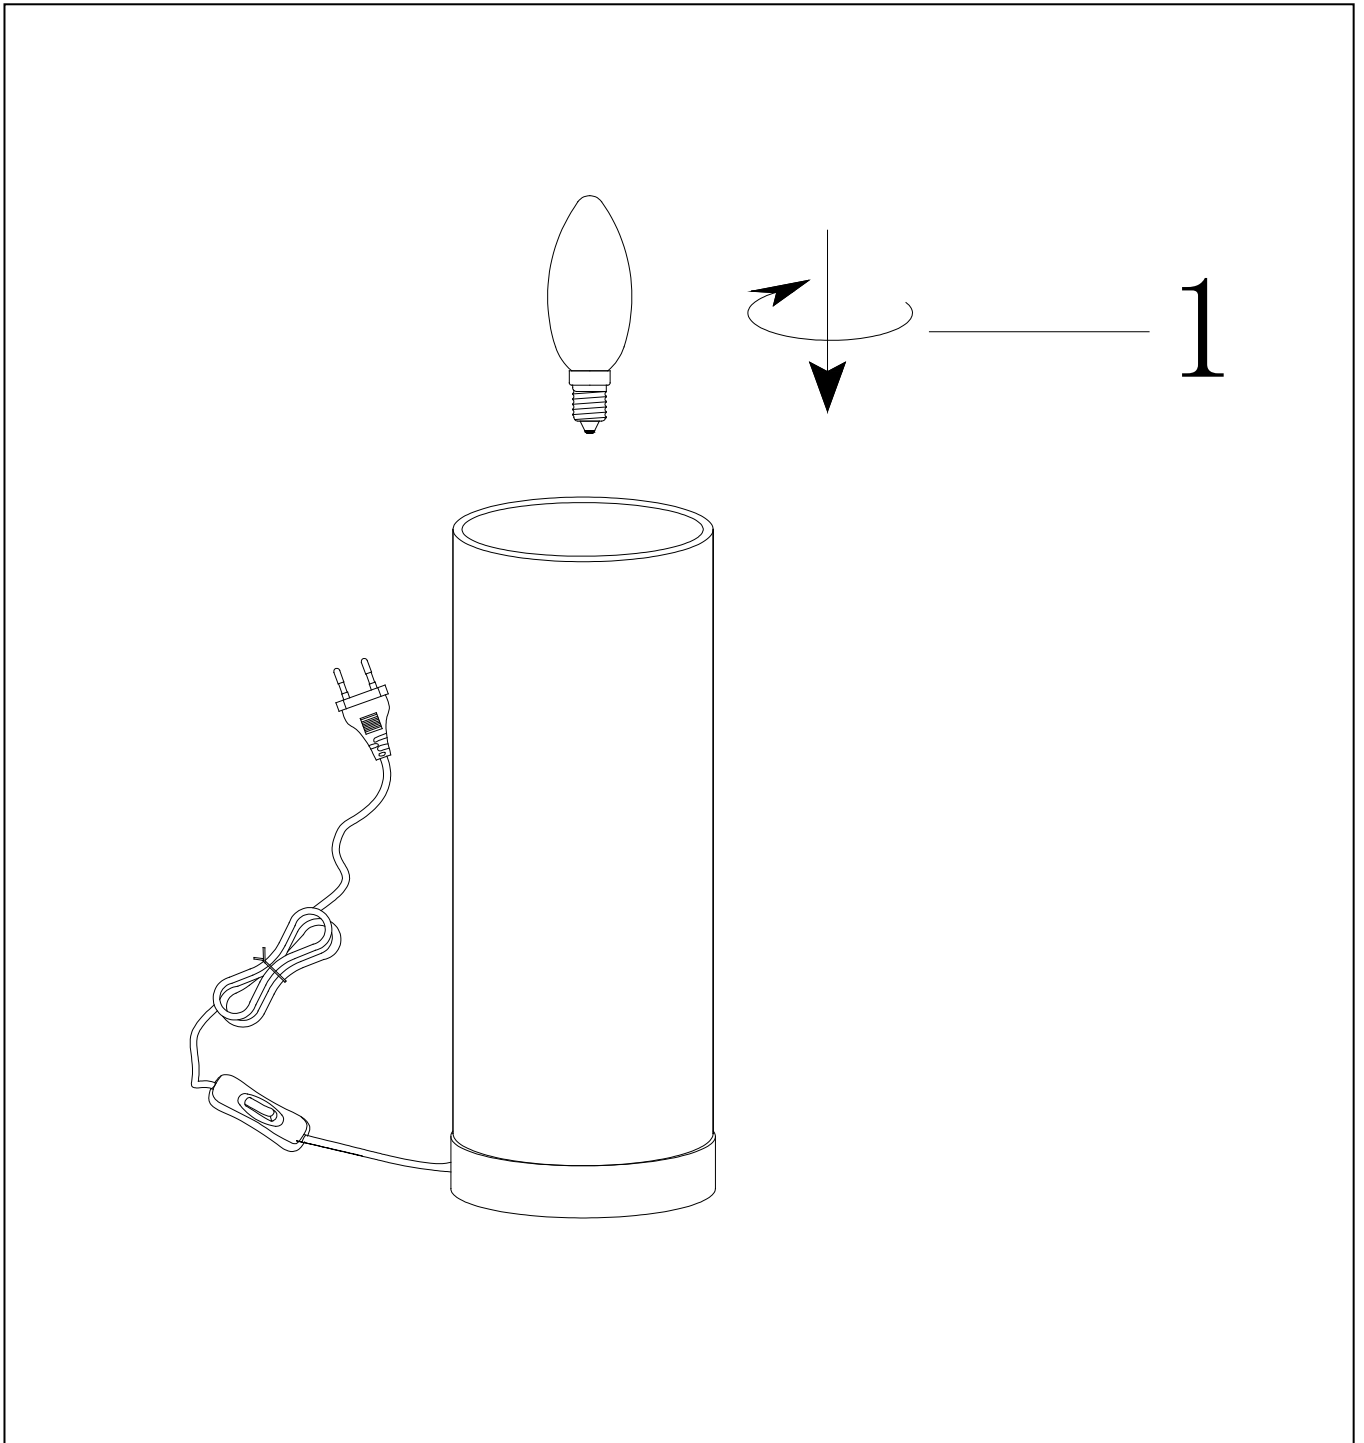

Line drawing of the item

item number: 03508/01/41

Installation Drawing

## Technical details

materials used:	Metal and fabric
color:	taupe
dimmable and how is the fixture dimmable:	No dimmable
size:	Height: 255mm
	Length: 105mm
	Width: 105mm
	Net Weight: 0.59kg
power requirements:	220-240V~50Hz
bulb type and maximum Wattage:	1x E14 Max. 40W
number of bulbs:	1
IP degree:	IP20