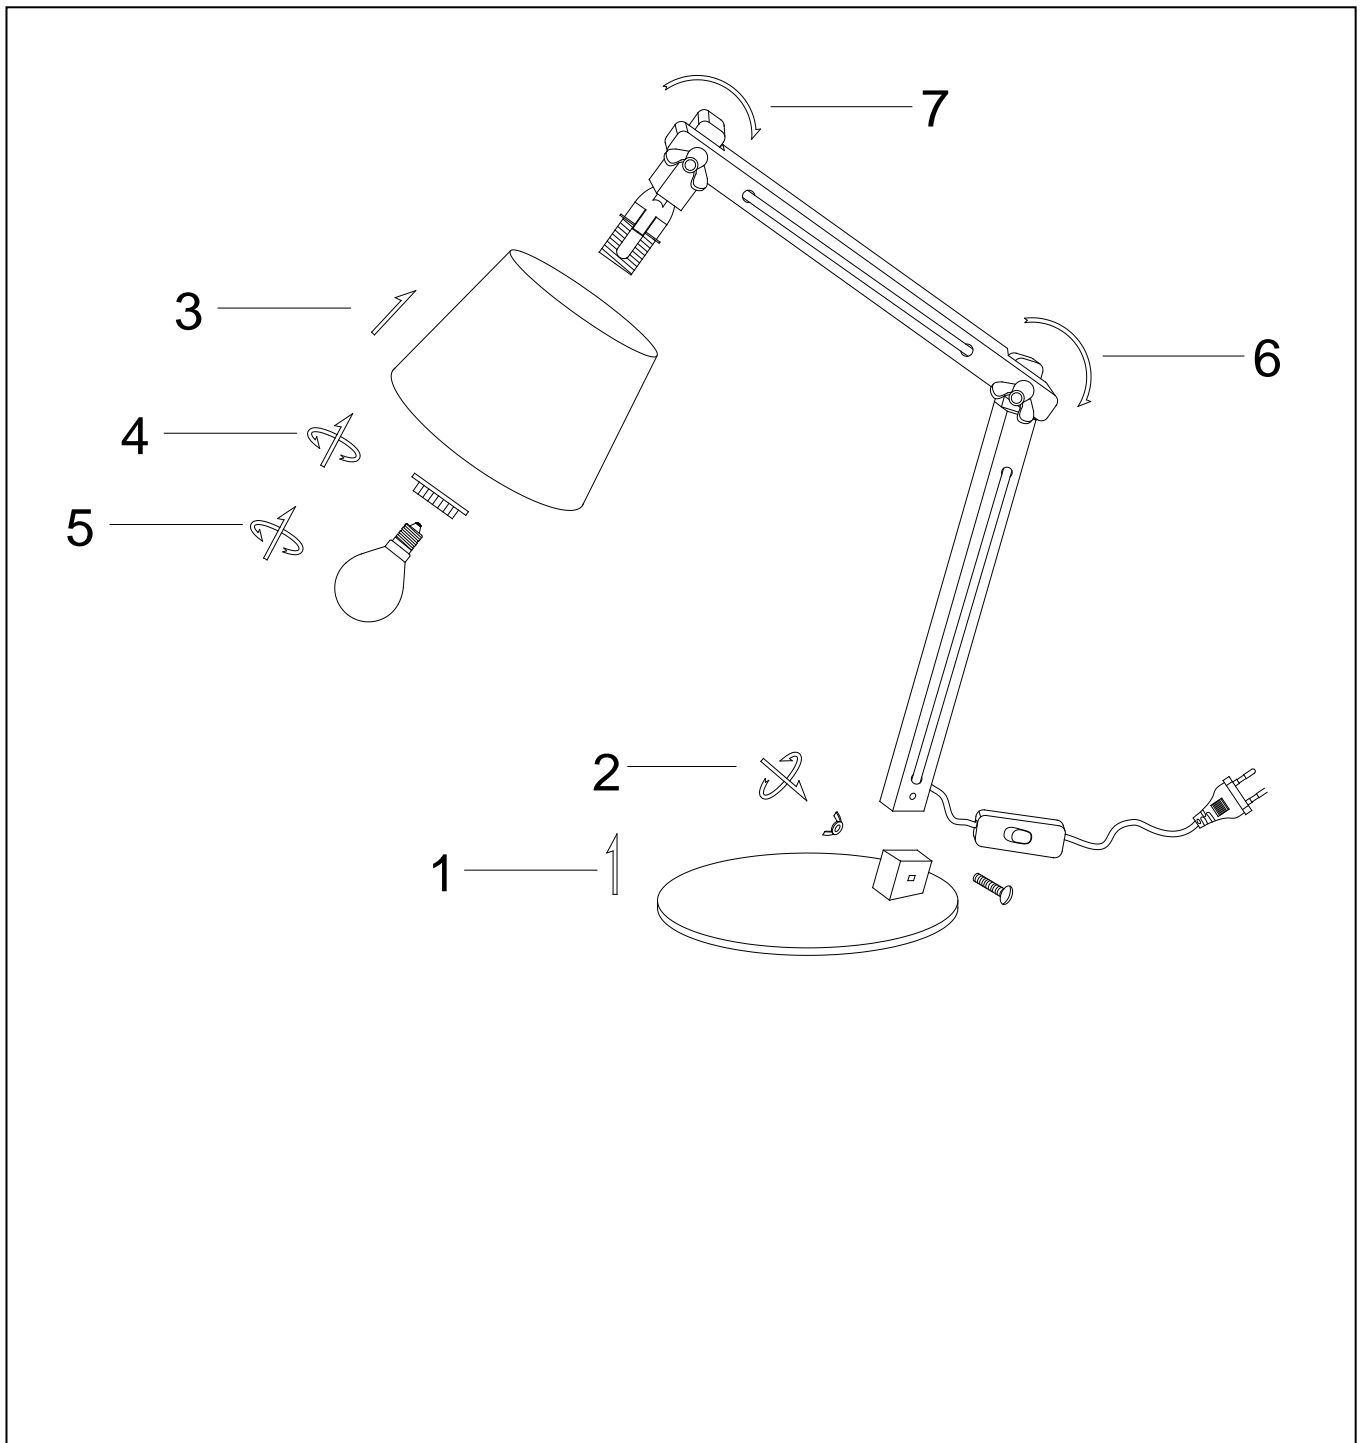

item number: 03600/01/30

# Installation Drawing

materials used:	Metal+fabric+pine wood	
color:	black	
dimmable and how is the fixture dimmable:	No dimmable	
size:	Height:	530mm
	Length:	430mm
	Width:	200mm
	Net Weight:	1.66kg
power requirements:	220-240V~50Hz	
bulb type and maximum Wattage:	1x E14 Max. 40W	
number of bulbs:	1	
IP degree:	IP20	