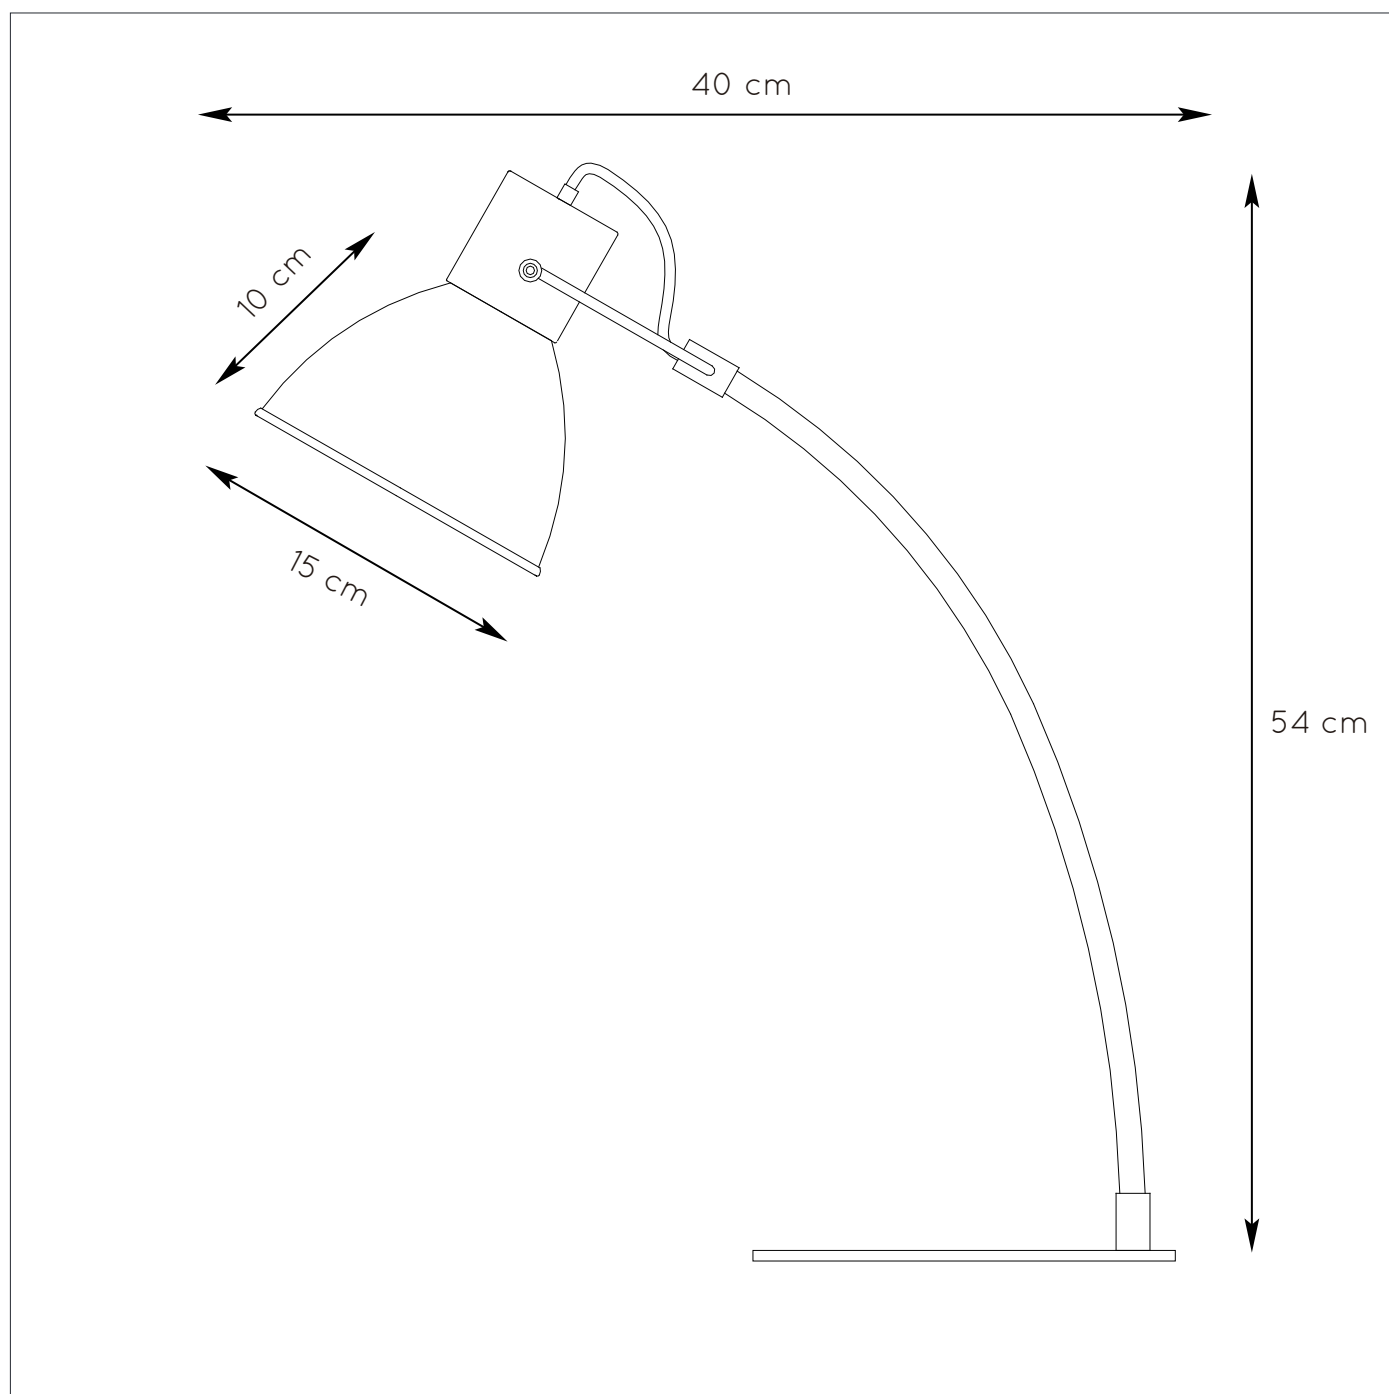

RECOMMENDED LUCIDE LIGHT SOURCE

49020/05/67
 Light source dimmable : Yes
 Light source incl. : No

General

Dimensions LxWxH : 40 cm x 20 cm x 54 cm
Height minimum : 54 cm
Height maximum : 54 cm
Dimensions shade LxWxH : Ø 15 cm x 10 cm
Main material : Metal and wood
Ceiling rose material : -
Color : Black and nature, white and nature
Style : Scandinavian
Shape : Other
Weight : 1.9 kg
Warranty : 2 years

Product specifications

Dimmable : No
Light direction : Downlight
Adjustable in height : Not Adjustable In Height (Before Installation)
Directional : Not Directional
Cable : Yes, Cable On Product
Cable length : 150 cm
Sensor : Without Sensor
Control : Light Switch Control
IP-Class : 20
Electric class : 2
Light source including : No
Lamp socket : E27
Light source number : 1
Power requirements : 220-240V~50Hz
Bulb type & maximum wattage : E27- max.60W

For more specifications of this product please visit
www.lucide.com

CURF

Item number : 03613/01/30

EAN code : 5411212030733

Item number : 03613/01/31

EAN code : 5411212030740

For more specifications, dimensions please visit