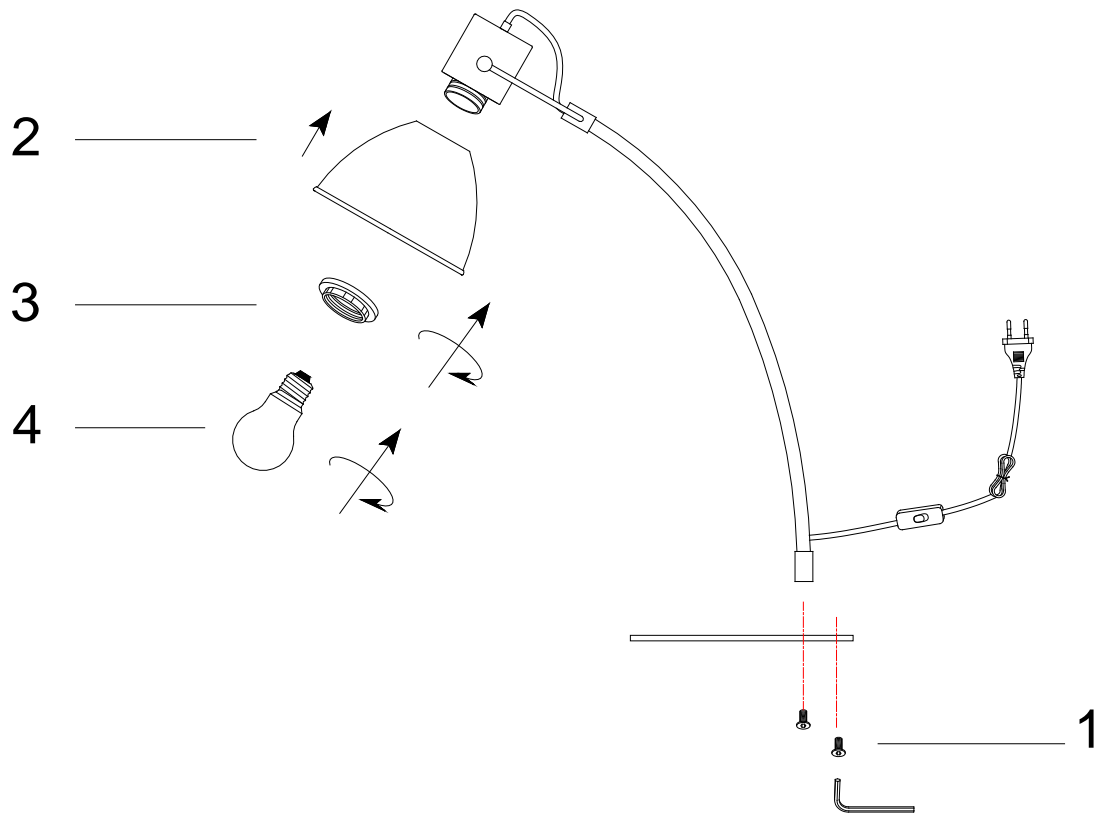

Item number: 03613/01/30, 03613/01/31

Technical details

|                                      |                             |
|--------------------------------------|-----------------------------|
| Materials used:                      | Metal & plywood             |
| Color:                               | Black+nature / White+nature |
| Dimmable and how is fixture dimmable |                             |
| Size:                                | Height: 54cm                |
|                                      | Length: 40cm                |
|                                      | Width: 16cm                 |
|                                      | Net weight: 1.9kg           |
| Power requirements:                  | 220-240V~50Hz               |
| Bulb type and maximum wattage:       | 1x E27 Max. 60W             |
| Number of bulbs:                     | 1                           |
| IP degree:                           | IP20                        |