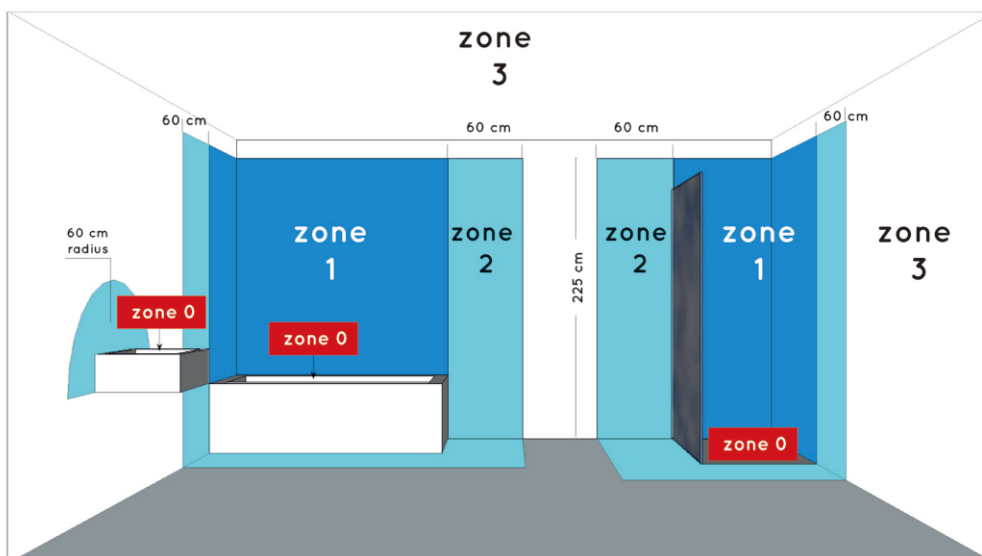

LUCIDE

RECOMMENDED LUCIDE LIGHT SOURCE

49026/03/31
Light source dimmable : Yes
Light source incl. : No

General

Dimensions LxWxH : 8 cm x 10.6 cm x 19 cm
Height minimum : 19 cm
Height maximum : 19 cm
Dimensions shade LxWxH : Ø 4.6 cm x 13.4 cm
Main material : Aluminium and Glass
Ceiling rose material : -
Color : Sand black and White jade
Style : Modern
Shape : cylinder
Weight : 0,51 kg
Warranty : 3 year warranty

Installation of items in bathroom:

Product specifications

Dimmable : No
Light direction : Around (Diffuse)
Adjustable in height : Not adjustable In Height (Before Installation)
Directional : Not Directional
Cable : No cable On Product
Cable length : - cm
Sensor : Without Sensor
Control : Light Switch Control
IP-Class : 44
Electric class : 2
Light source including ?: No
Lamp socket : G9
Light source number : 1
Power requirements : 220-240V~50Hz
Bulb type & maximum wattage : G9 33W halogen bulb

Item number : 04206/01/30

EAN code : 5 4112120 404 42

Fitting wire colour		Household circuit
Blue	Connect to	(Neutral- Blue or Black)
Brown	Connect to	(Live- Red or Brown or white)