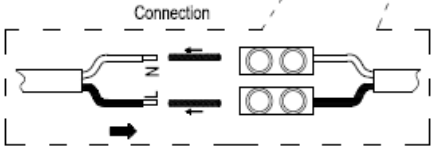

LUCIDE

RECOMMENDED LUCIDE LIGHT SOURCE

49026/03/31
Light source dimmable : Yes
Light source incl. : No

General

Dimensions LxWxH : 8 cm x 10.6 cm x 19 cm
Height minimum : 19 cm
Height maximum : 19 cm
Dimensions shade LxWxH : Ø 4.6 cm x 13.4 cm
Main material : Aluminium and Glass
Ceiling rose material : -
Color : Sand black and White jade
Style : Modern
Shape : cylinder
Weight : 0,51 kg
Warranty : 3 year warranty

Installation of items in bathroom:

Product specifications

Dimmable : No
Light direction : Around (Diffuse)
Adjustable in height : Not adjustable In Height (Before Installation)
Directional : Not Directional
Cable : No cable On Product
Cable length : - cm
Sensor : Without Sensor
Control : Light Switch Control
IP-Class : 44
Electric class : 2
Light source including ?: No
Lamp socket : G9
Light source number : 1
Power requirements : 220-240V~50Hz
Bulb type & maximum wattage : G9 33W halogen bulb

replace any cracked protective shield

IP classifications

zone 0

zone 1
minimum

zone 2
minimum

zone 3
minimum

For more specifications of
this product please visit
www.lucide.com

JAYLA

Item number : 04206/01/30

EAN code : 5 4112120 404 42

Fitting wire colour		Household circuit
Blue	Connect to	(Neutral- Blue or Black)
Brown	Connect to	(Live- Red or Brown or white)