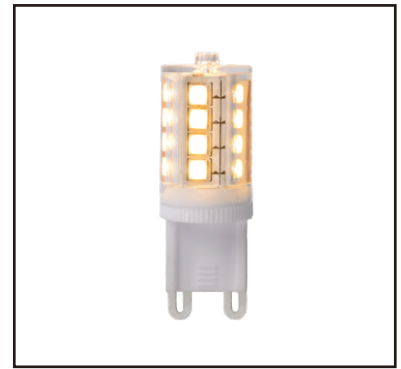

LUCIDE

RECOMMENDED LUCIDE LIGHT SOURCE

49026/03/31
Light source dimmable : Yes
Light source incl. : No

General

Dimensions LxWxH : 8 cm x 10.6 cm x 19 cm
Height minimum : 19 cm
Height maximum : 19 cm
Dimensions shade LxWxH : Ø 4.6 cm x 13.4 cm
Main material : Aluminium and Glass
Ceiling rose material : -
Color : Sand black and White jade
Style : Modern
Shape : cylinder
Weight : 0,51 kg
Warranty : 3 year warranty

Installation of items in bathroom:

Product specifications

Dimmable : No
Light direction : Around (Diffuse)
Adjustable in height : Not adjustable In Height (Before Installation)
Directional : Not Directional
Cable : No cable On Product
Cable length : - cm
Sensor : Without Sensor
Control : Light Switch Control
IP-Class : 44
Electric class : 2
Light source including ?: No
Lamp socket : G9
Light source number : 1
Power requirements : 220-240V~50Hz
Bulb type & maximum wattage : G9 33W halogen bulb

Item number : 04206/01/30

EAN code : 5 4112120 404 42

Fitting wire colour		Household circuit
Blue	Connect to	(Neutral- Blue or Black)
Brown	Connect to	(Live- Red or Brown or white)