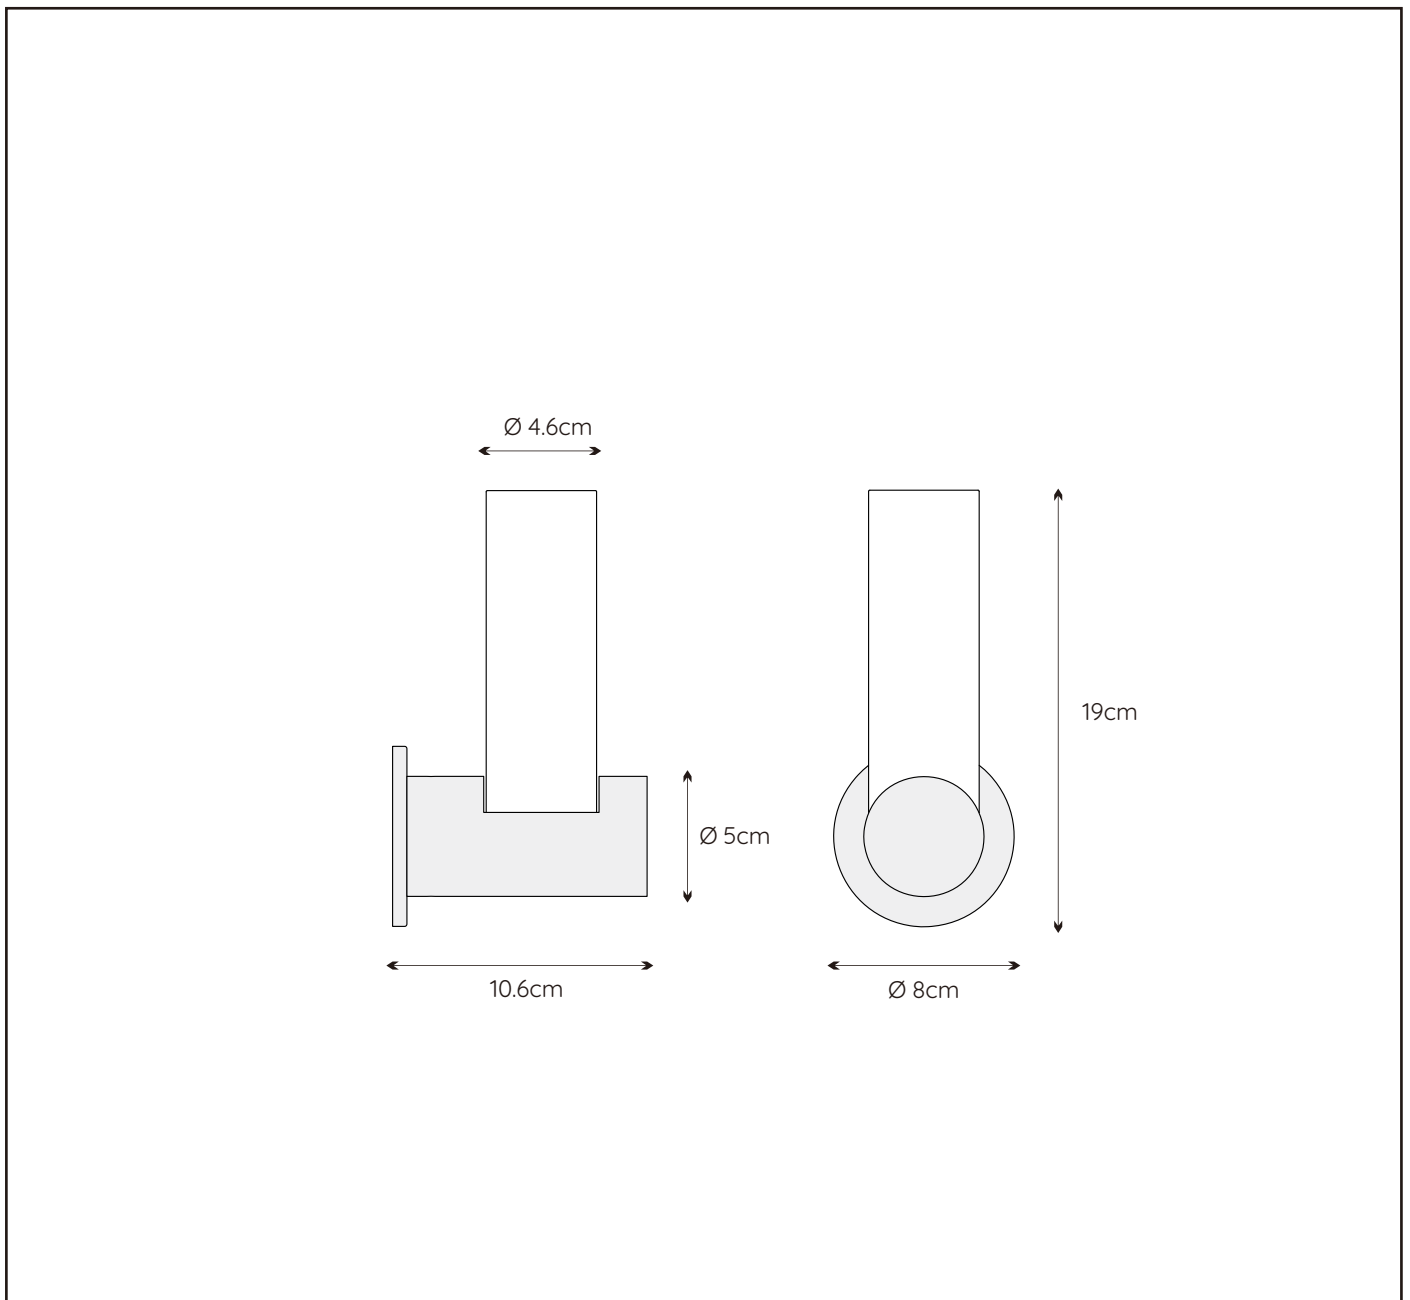

LUCIDE

RECOMMENDED LUCIDE LIGHT SOURCE

49026/03/31
Light source dimmable : Yes
Light source incl. : No

General

Dimensions LxWxH : 8 cm x 10.6 cm x 19 cm
Height minimum : 19 cm
Height maximum : 19 cm
Dimensions shade LxWxH : Ø 4.6 cm x 13.4 cm
Main material : Aluminium and Glass
Ceiling rose material : -
Color : Sand black and White jade
Style : Modern
Shape : cylinder
Weight : 0,51 kg
Warranty : 3 year warranty

Installation of items in bathroom:

Product specifications

Dimmable : No
Light direction : Around (Diffuse)
Adjustable in height : Not adjustable In Height (Before Installation)
Directional : Not Directional
Cable : No cable On Product
Cable length : - cm
Sensor : Without Sensor
Control : Light Switch Control
IP-Class : 44
Electric class : 2
Light source including ?: No
Lamp socket : G9
Light source number : 1
Power requirements : 220-240V~50Hz
Bulb type & maximum wattage : G9 33W halogen bulb

Item number : 04206/01/30

EAN code : 5 4112120 404 42

Fitting wire colour		Household circuit
Blue	Connect to	(Neutral- Blue or Black)
Brown	Connect to	(Live- Red or Brown or white)