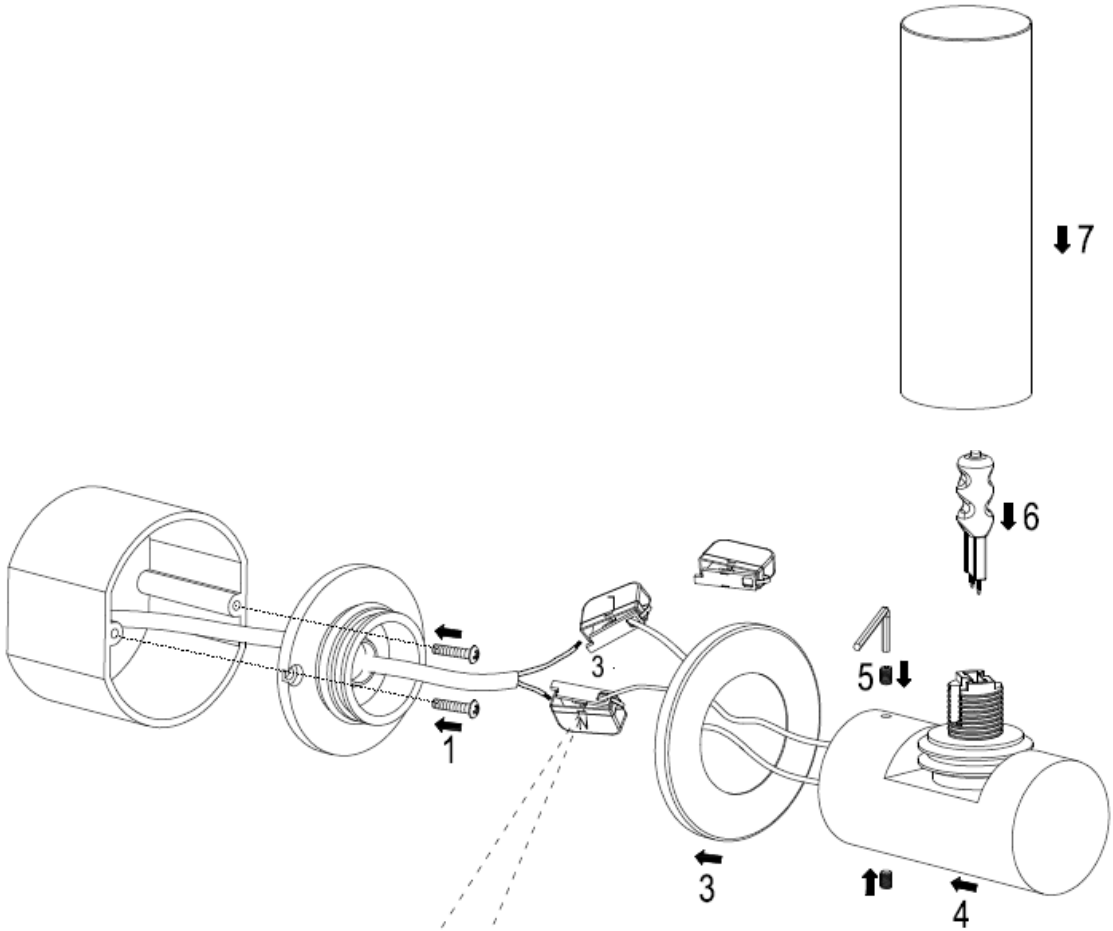

LUCIDE

RECOMMENDED LUCIDE LIGHT SOURCE

49026/03/31
Light source dimmable : Yes
Light source incl. : No

General

Dimensions LxWxH : 8 cm x 10.6 cm x 19 cm
Height minimum : 19 cm
Height maximum : 19 cm
Dimensions shade LxWxH : Ø 4.6 cm x 13.4 cm
Main material : Aluminium and Glass
Ceiling rose material : -
Color : Sand black and White jade
Style : Modern
Shape : cylinder
Weight : 0,51 kg
Warranty : 3 year warranty

Installation of items in bathroom:

Product specifications

Dimmable : No
Light direction : Around (Diffuse)
Adjustable in height : Not adjustable In Height (Before Installation)
Directional : Not Directional
Cable : No cable On Product
Cable length : - cm
Sensor : Without Sensor
Control : Light Switch Control
IP-Class : 44
Electric class : 2
Light source including ?: No
Lamp socket : G9
Light source number : 1
Power requirements : 220-240V~50Hz
Bulb type & maximum wattage : G9 33W halogen bulb

Item number : 04206/01/30

EAN code : 5 4112120 404 42

Fitting wire colour		Household circuit
Blue	Connect to	(Neutral- Blue or Black)
Brown	Connect to	(Live- Red or Brown or white)