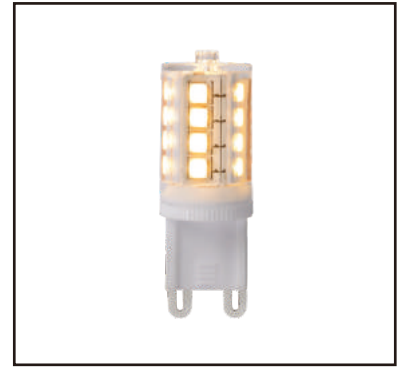

LUCIDE

item number : 04208/01/30
EAN code : 5411212040459

ROXY

RECOMMENDED LUCIDE LIGHT SOURCE

49026/03/31
Light source dimmable : Yes
Light source incl. : No

General

Dimensions LxWxH : 18 cm x 15 cm x 21 cm
Height minimum : 21 cm
Height maximum : 21 cm
Dimensions shade LxWxH : Ø 15 cm x 12 cm
Main material : Steel and Glass
Ceiling rose material : -
Color : Sand black and White jade
Style : Modern
Shape : cylinder
Weight : 0,65 kg
Warranty : 3 year warranty

Installation of items in bathroom:

Product specifications

Dimmable : No
Light direction : Around (Diffuse)
Adjustable in height : Not adjustable In Height (Before Installation)
Directional : Not Directional
Cable : No cable On Product
Cable length : - cm
Sensor : Without Sensor
Control : Light Switch Control
IP-Class : 44
Electric class : 2
Light source including ? : No
Lamp socket : G9
Light source number : 1
Power requirements : 220-240V~50Hz
Bulb type & maximum wattage : G9 33W halogen bulb

Item number : 04208/01/30

EAN code : 5 4112120 40459

INSTALLATION DRAWING SPECIFICATIONS

Fitting wire colour		Household circuit
Blue	Connect to	(Neutral- Blue or Black)
Brown	Connect to	(Live- Red or Brown or white)