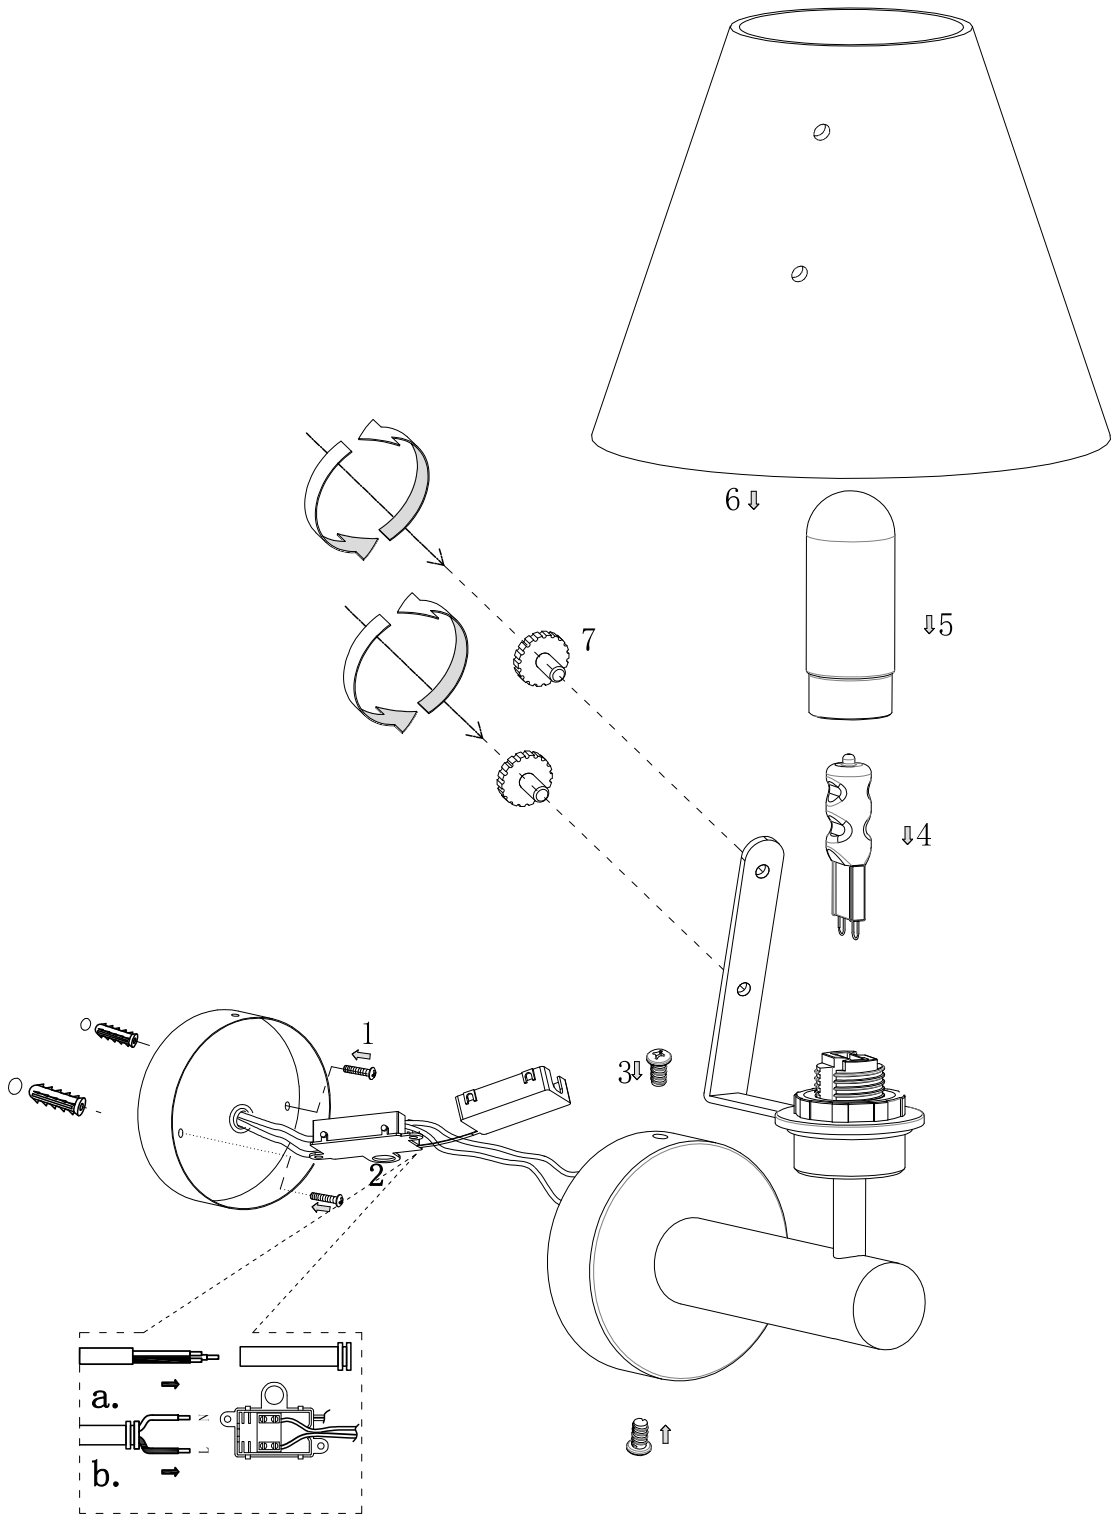

LUCIDE

item number : 04208/01/30
EAN code : 5411212040459

ROXY

RECOMMENDED LUCIDE LIGHT SOURCE

49026/03/31
Light source dimmable : Yes
Light source incl. : No

General

Dimensions LxWxH : 18 cm x 15 cm x 21 cm
Height minimum : 21 cm
Height maximum : 21 cm
Dimensions shade LxWxH : Ø 15 cm x 12 cm
Main material : Steel and Glass
Ceiling rose material : -
Color : Sand black and White jade
Style : Modern
Shape : cylinder
Weight : 0,65 kg
Warranty : 3 year warranty

Installation of items in bathroom:

Product specifications

Dimmable : No
Light direction : Around (Diffuse)
Adjustable in height : Not adjustable In Height (Before Installation)
Directional : Not Directional
Cable : No cable On Product
Cable length : - cm
Sensor : Without Sensor
Control : Light Switch Control
IP-Class : 44
Electric class : 2
Light source including ? : No
Lamp socket : G9
Light source number : 1
Power requirements : 220-240V~50Hz
Bulb type & maximum wattage : G9 33W halogen bulb

Item number : 04208/01/30

EAN code : 5 4112120 40459

INSTALLATION DRAWING SPECIFICATIONS

Fitting wire colour		Household circuit
Blue	Connect to	(Neutral- Blue or Black)
Brown	Connect to	(Live- Red or Brown or white)