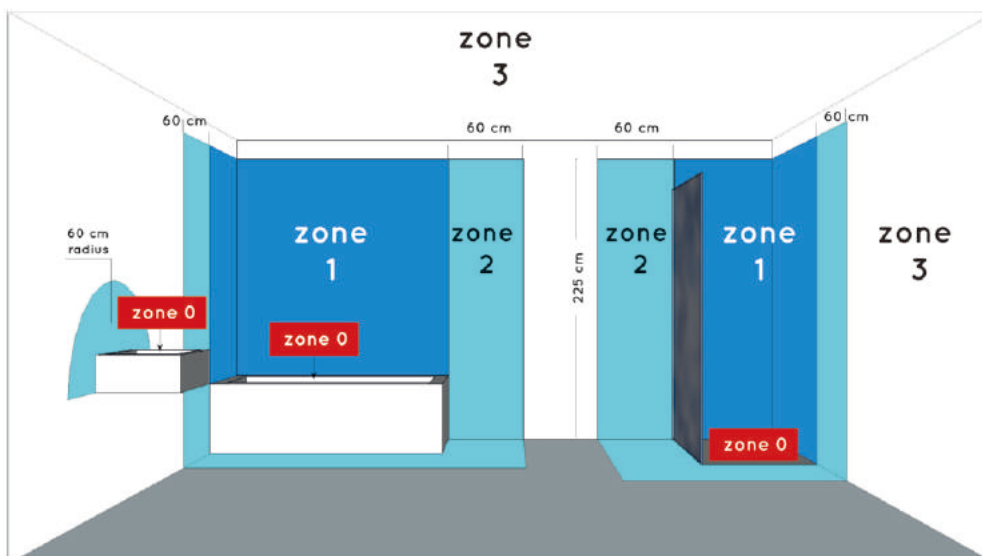

LUCIDE

item number : 04208/01/30
EAN code : 5411212040459

ROXY

RECOMMENDED LUCIDE LIGHT SOURCE

49026/03/31
Light source dimmable : Yes
Light source incl. : No

General

Dimensions LxWxH : 18 cm x 15 cm x 21 cm
Height minimum : 21 cm
Height maximum : 21 cm
Dimensions shade LxWxH : Ø 15 cm x 12 cm
Main material : Steel and Glass
Ceiling rose material : -
Color : Sand black and White jade
Style : Modern
Shape : cylinder
Weight : 0,65 kg
Warranty : 3 year warranty

Installation of items in bathroom:

Product specifications

Dimmable : No
Light direction : Around (Diffuse)
Adjustable in height : Not adjustable In Height (Before Installation)
Directional : Not Directional
Cable : No cable On Product
Cable length : - cm
Sensor : Without Sensor
Control : Light Switch Control
IP-Class : 44
Electric class : 2
Light source including ? : No
Lamp socket : G9
Light source number : 1
Power requirements : 220-240V~50Hz
Bulb type & maximum wattage : G9 33W halogen bulb

Item number : 04208/01/30

EAN code : 5 4112120 40459

INSTALLATION DRAWING SPECIFICATIONS

Fitting wire colour		Household circuit
Blue	Connect to	(Neutral- Blue or Black)
Brown	Connect to	(Live- Red or Brown or white)