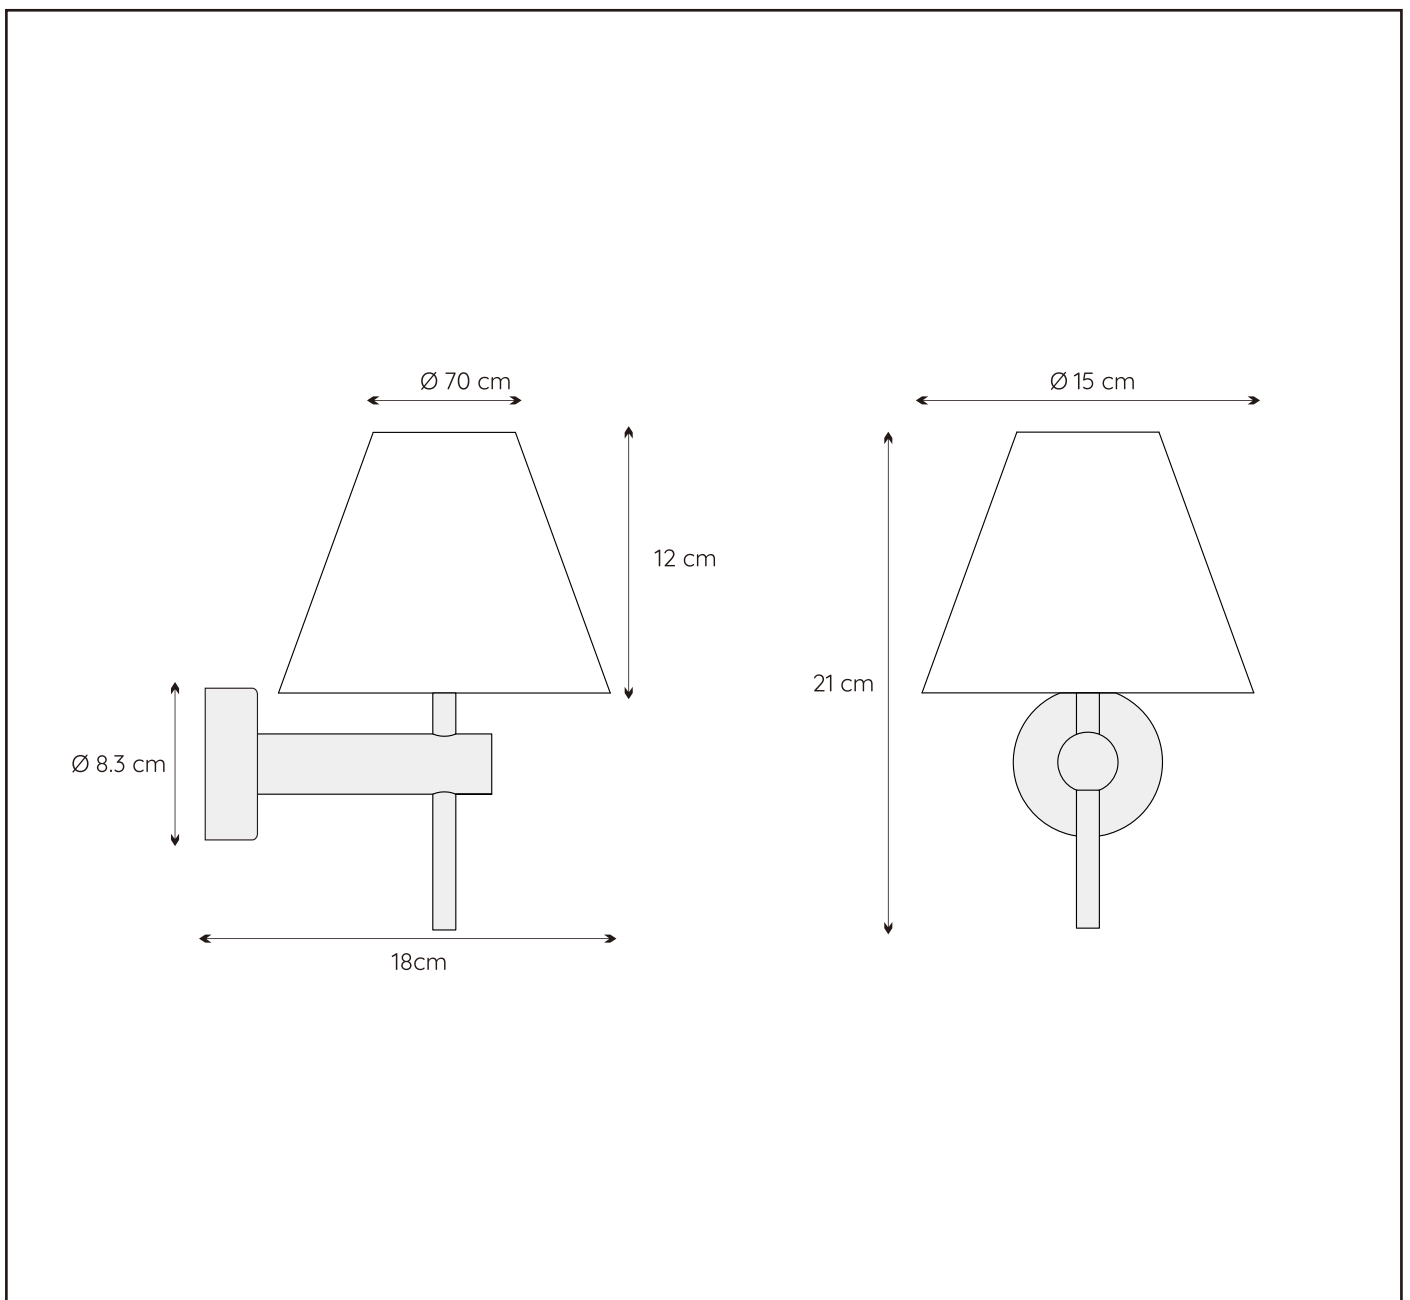

LUCIDE

item number : 04208/01/30
EAN code : 5411212040459

ROXY

RECOMMENDED LUCIDE LIGHT SOURCE

49026/03/31
Light source dimmable : Yes
Light source incl. : No

General

Dimensions LxWxH : 18 cm x 15 cm x 21 cm
Height minimum : 21 cm
Height maximum : 21 cm
Dimensions shade LxWxH : Ø 15 cm x 12 cm
Main material : Steel and Glass
Ceiling rose material : -
Color : Sand black and White jade
Style : Modern
Shape : cylinder
Weight : 0,65 kg
Warranty : 3 year warranty

Installation of items in bathroom:

Product specifications

Dimmable : No
Light direction : Around (Diffuse)
Adjustable in height : Not adjustable In Height (Before Installation)
Directional : Not Directional
Cable : No cable On Product
Cable length : - cm
Sensor : Without Sensor
Control : Light Switch Control
IP-Class : 44
Electric class : 2
Light source including ? : No
Lamp socket : G9
Light source number : 1
Power requirements : 220-240V~50Hz
Bulb type & maximum wattage : G9 33W halogen bulb

Item number : 04208/01/30

EAN code : 5 4112120 40459

INSTALLATION DRAWING SPECIFICATIONS

Fitting wire colour		Household circuit
Blue	Connect to	(Neutral- Blue or Black)
Brown	Connect to	(Live- Red or Brown or white)