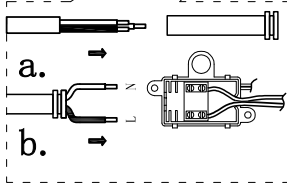

LUCIDE

item number : 04208/01/30
EAN code : 5411212040459

ROXY

RECOMMENDED LUCIDE LIGHT SOURCE

49026/03/31
Light source dimmable : Yes
Light source incl. : No

General

Dimensions LxWxH : 18 cm x 15 cm x 21 cm
Height minimum : 21 cm
Height maximum : 21 cm
Dimensions shade LxWxH : Ø 15 cm x 12 cm
Main material : Steel and Glass
Ceiling rose material : -
Color : Sand black and White jade
Style : Modern
Shape : cylinder
Weight : 0,65 kg
Warranty : 3 year warranty

Installation of items in bathroom:

Product specifications

Dimmable : No
Light direction : Around (Diffuse)
Adjustable in height : Not adjustable In Height (Before Installation)
Directional : Not Directional
Cable : No cable On Product
Cable length : - cm
Sensor : Without Sensor
Control : Light Switch Control
IP-Class : 44
Electric class : 2
Light source including ? : No
Lamp socket : G9
Light source number : 1
Power requirements : 220-240V~50Hz
Bulb type & maximum wattage : G9 33W halogen bulb

replace any cracked protective shield

IP classifications

zone 0

zone 1 minimum

zone 2 minimum

zone 3 minimum

For more specifications of this product please visit www.lucide.com

ROXY

Item number : 04208/01/30

EAN code : 5 4112120 40459

INSTALLATION DRAWING SPECIFICATIONS

Fitting wire colour		Household circuit
Blue	Connect to	(Neutral- Blue or Black)
Brown	Connect to	(Live- Red or Brown or white)