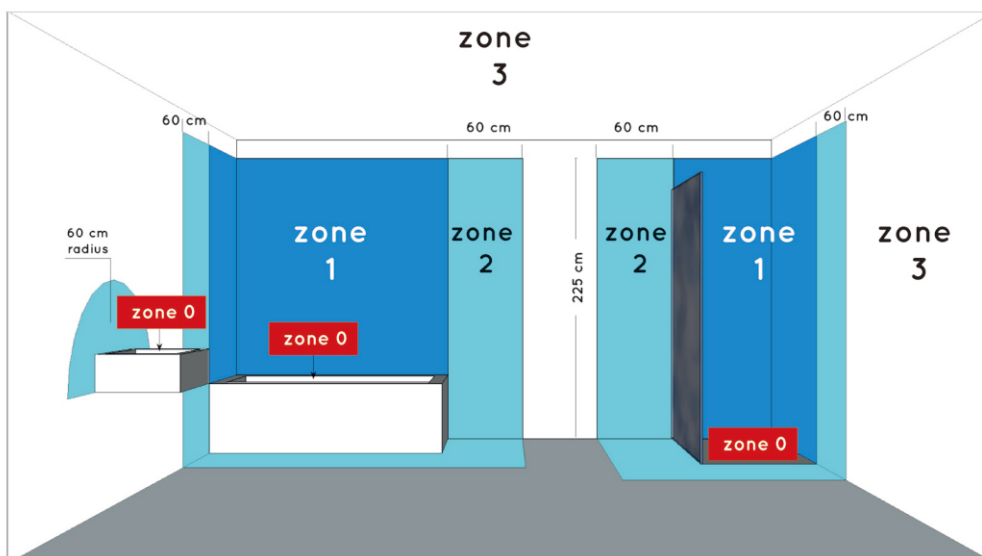

LUCIDE

item number : 04209/18/30
EAN code : 5411212040473

MADELON

General

Dimensions LxWxH : 90 cm x 9.4 cm x 8 cm
Height minimum : 5 cm
Height maximum : 8 cm
Dimensions shade LxWxH : 90 cm x 6.5 cm x 5 cm
Main material : Steel and Acrylic
Ceiling rose material : -
Color : Sand black and Milky white
Style : Modern
Shape : Strip shape
Weight : 2.26 kg
Warranty : 3 year warranty

Installation of items in bathroom:

Product specifications

Dimmable : No
Light direction : Around (Diffuse)
Adjustable in height : Not adjustable In Height
(Before Installation)
Directional : Not Directional
Cable : No cable On Product
Cable length : - cm
Sensor : Without Sensor
Control : Light Switch Control
IP-Class : 44
Electric class : 1
Light source including ?: Yes
Lamp socket : SMD LED
Light source number : 1
Power requirements : 220-240V~50Hz
Bulb type & maximum wattage : SMD LED 18W