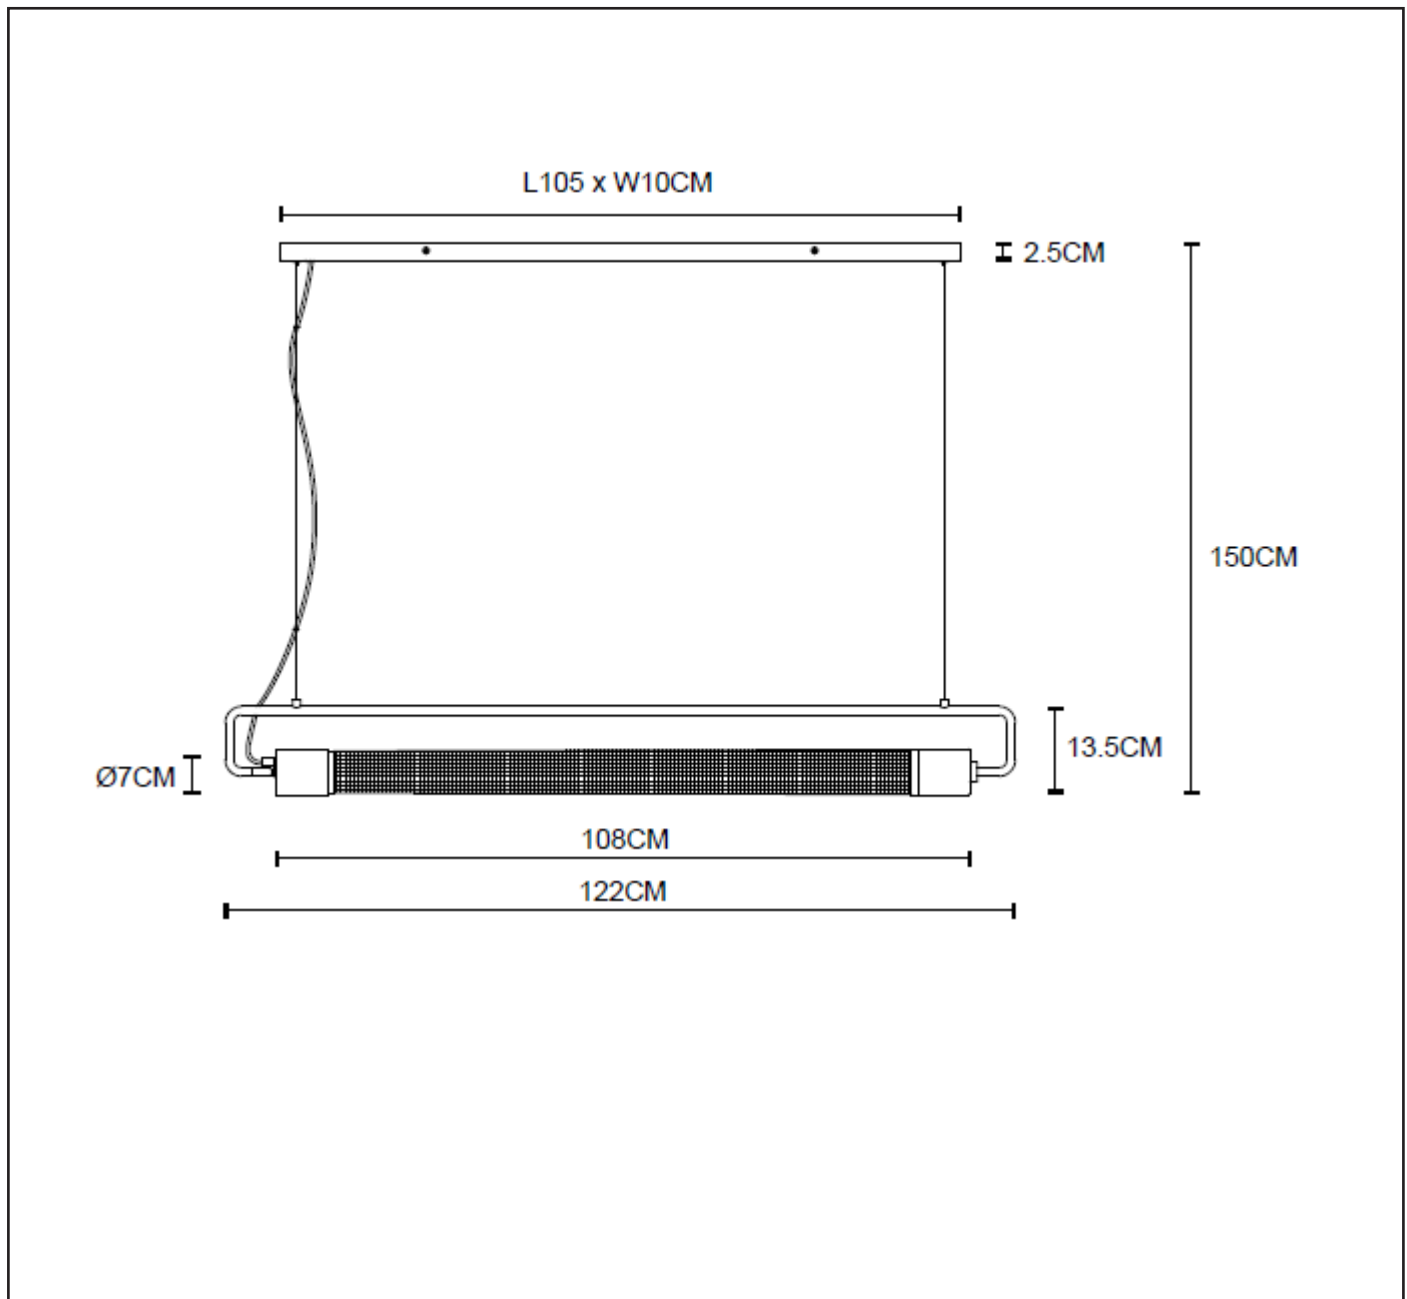

LUCIDE

GENERAL SPECIFICATIONS

RECOMMENDED LUCIDE LIGHT SOURCE

49035/30/62
Light source dimmable : Yes
Light source incl. : No

General

Dimensions LxWxH : 122 cm x 10 cm x 150 cm
Height minimum : -
Height maximum : 150 cm
Dimensions shade LxWxH : 108 cm x 7 cm x 7 cm
Main material : Metal
Ceiling rose material : Metal
Color : black
Style : Modern
Shape : Tube
Weight : 1.44 kg
Warranty : 2 years

Product specifications

Dimmable : Yes
Light direction : Around (Diffuse)
Adjustable in height : Yes
Directional : Not Directional
Cable : Yes
Cable length : 130 cm
Sensor : Without Sensor
Control : Light Switch Control
IP-Class : 20
Electric class : 1
Light source including ? : No
Lamp socket : E27
Light source number : 2
Power requirements : 220-240V~50Hz
Bulb type & maximum wattage : E27- max.10W

For more specifications of this product please visit
www.lucide.com

CALIXT

item number :05433/02/30

EAN code : 5411212051479

For more specifications, dimensions please visit

www.lucide.com

LUCIDE

INSTALLATION DRAWING SPECIFICATIONS