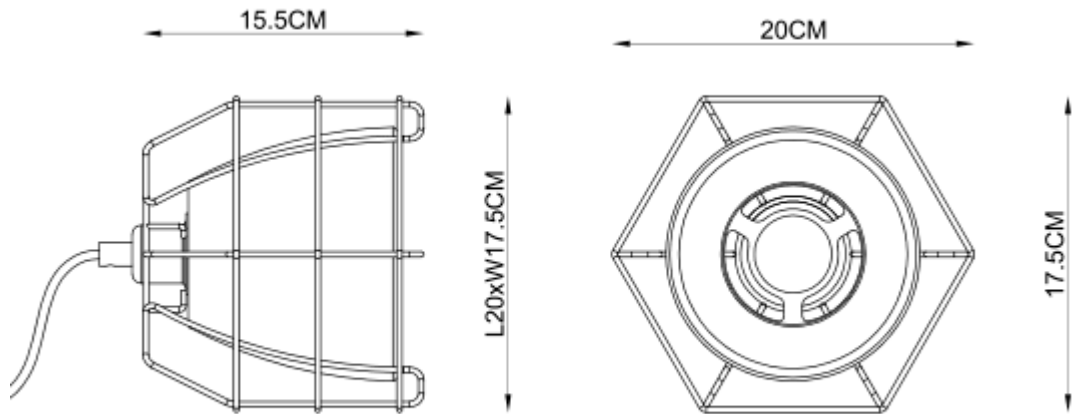

LUCIDE

Line drawing of the item

Item number: 05521/01/30

Technical details

Materials used:	Iron
Color:	Satin black
Dimmable and how is fixture dimmable	
Size:	Height: 15.5cm
	Length: 20cm
	Width: 17.5cm
	Net weight: 0.6kg
Power requirements:	220-240V~50Hz
Bulb type and maximum wattage:	E14 Max.40W
Number of bulbs:	1 x E14
IP degree:	IP 20