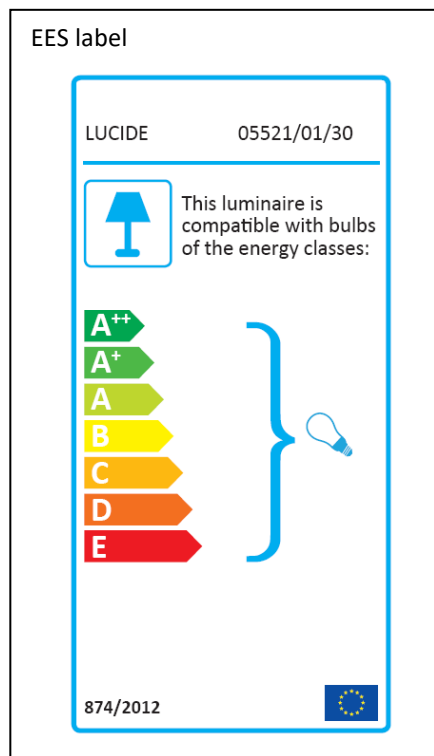

Von der Garantie ausgenommen: 1. Gebrochene Glasteile der Fassung werden nur innerhalb von 14 Tagen ab Kauf durch den Endkunden ersetzt. 2. Normaler Verschleiß, Verfärbungen aufgrund des normalen Gebrauchs. 3. Beschädigungen aufgrund externer Ursachen wie Feuer, Wasser, unsachgemäße Nutzung/ Installation oder Wartung des Produkts.

Kunden müssen das defekte Produkt/Teil und den Originalkaufbeleg einsenden, um Garantieansprüche geltend zu machen.

Deklaracja gwarancji:

LucideNV gwarantuje, że dostarczone produkty będą wolne od defektów materiałowych oraz produkcyjnych przez okres 2 lat od daty zakupu przez użytkownika końcowego, jeżeli urządzenie jest zainstalowane i prawidłowo utrzymywane zgodnie z instrukcją obsługi.

Wyłączenie z gwarancji: 1. Rozbite szkło zostanie wymienione tylko do 14 dni od momentu zakupu przez użytkownika końcowego. 2. Normalne zużycie, utrata koloru w wyniku normalnego użytkowania. 3. Uszkodzenie spowodowane czynnikami zewnętrznymi takimi, jak ogień, woda, nieprawidłowe używanie/ instalacja lub utrzymywanie produktu.

W celu uzyskania gwarancji klient musi zwrócić uszkodzony przedmiot oraz oryginalny dowód zakupu.

Other languages of the manual and further explanations can be found on our website.