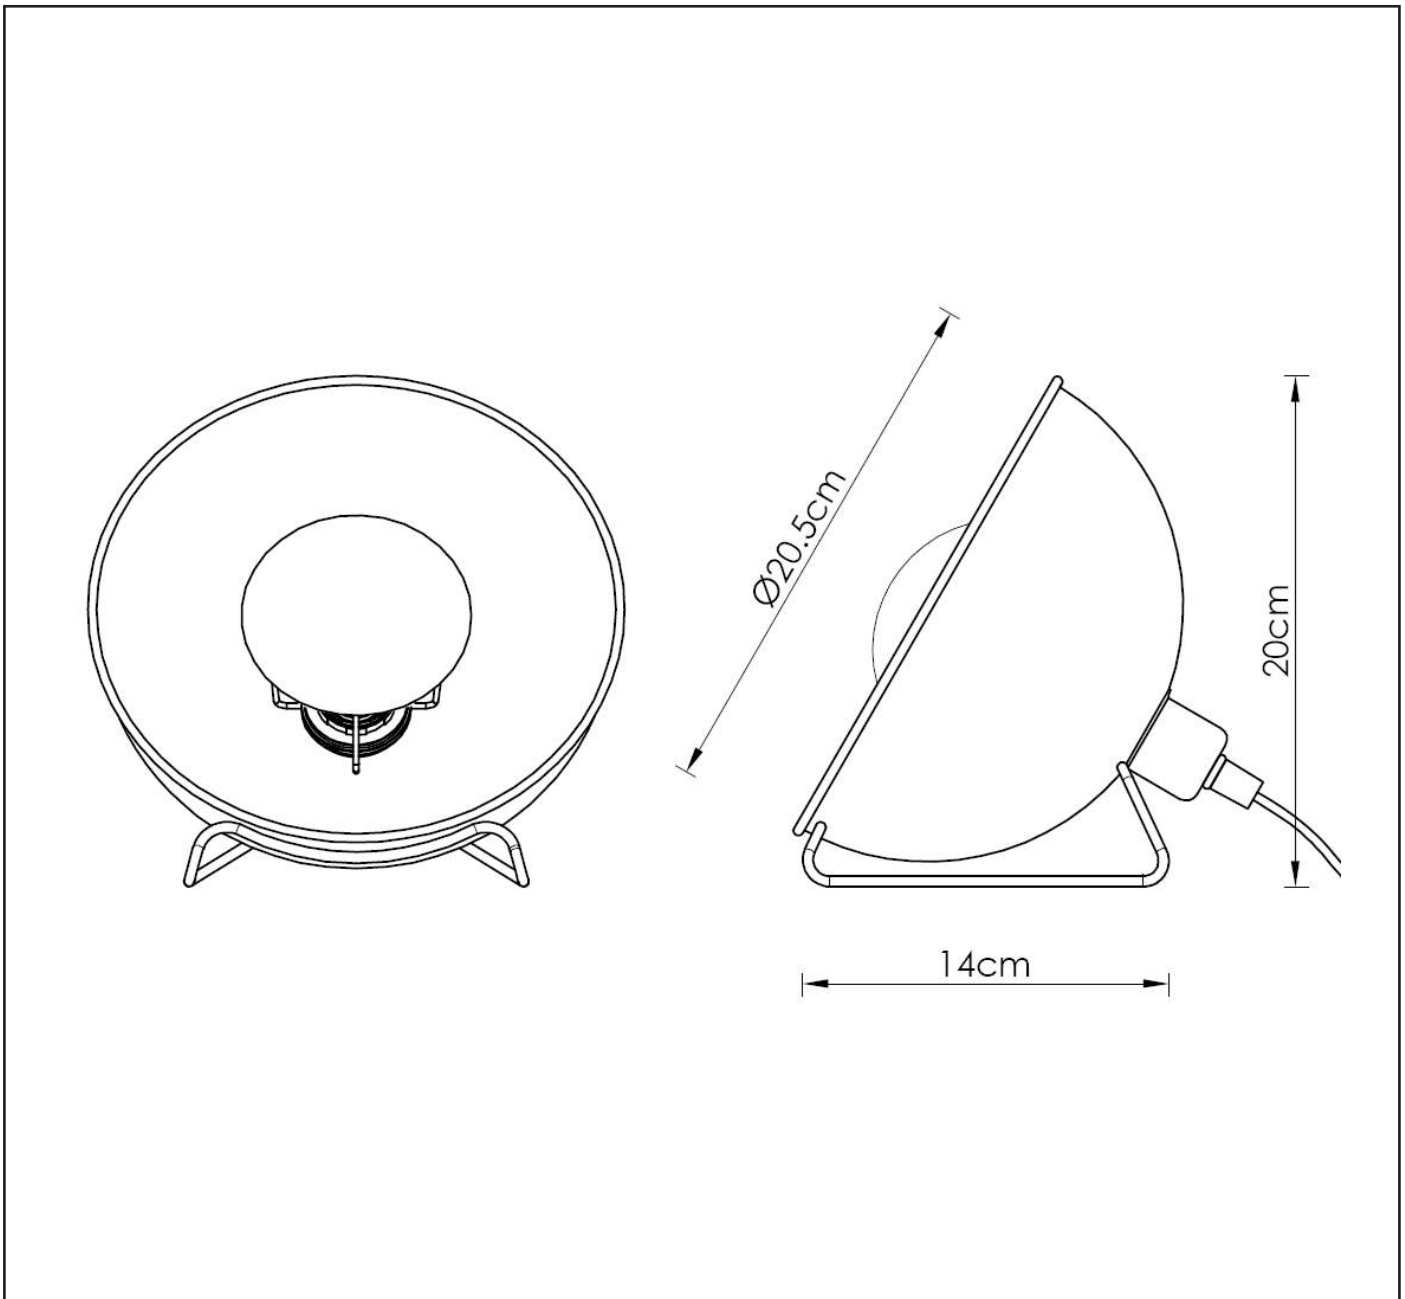

LUCIDE

GENERAL SPECIFICATIONS

**RECOMMENDED LUCIDE
LIGHT SOURCE**

49046/03/62

Light source dimmable : Yes
Light source incl. : No

General

Dimensions LxWxH : 20.5 cm x 14 cm x 20 cm
Height minimum : -
Height maximum : 20 cm
Dimensions shade LxWxH : 20.5 cm x 20.5 cm x 10 cm
Main material : Metal
Ceiling rose material : No
Color : Sandy Black
Style : Modern
Shape :
Weight : 0.8kg
Warranty : 2 years

Product specifications

Dimmable : No
Light direction : Around (Diffuse)
Adjustable in height : No
Directional : No
Cable : Yes, Cable On Product
Cable length : 150cm
Sensor : Without Sensor
Control : On/Off Switch In The Cord
IP-Class : 20
Electric class : II
Light source including ?: No
Lamp socket : E14
Light source number : 1
Power requirements : 220-240V~50Hz
Bulb type & maximum wattage : E14-max.25W

For more specifications of this product please visit
www.lucide.com

LUCIDE

TECHNICAL DRAWING & DIMENSIONS

ALVARO

item number :05530/20/30

EAN code : 5411212051158

For more specifications, dimensions please visit