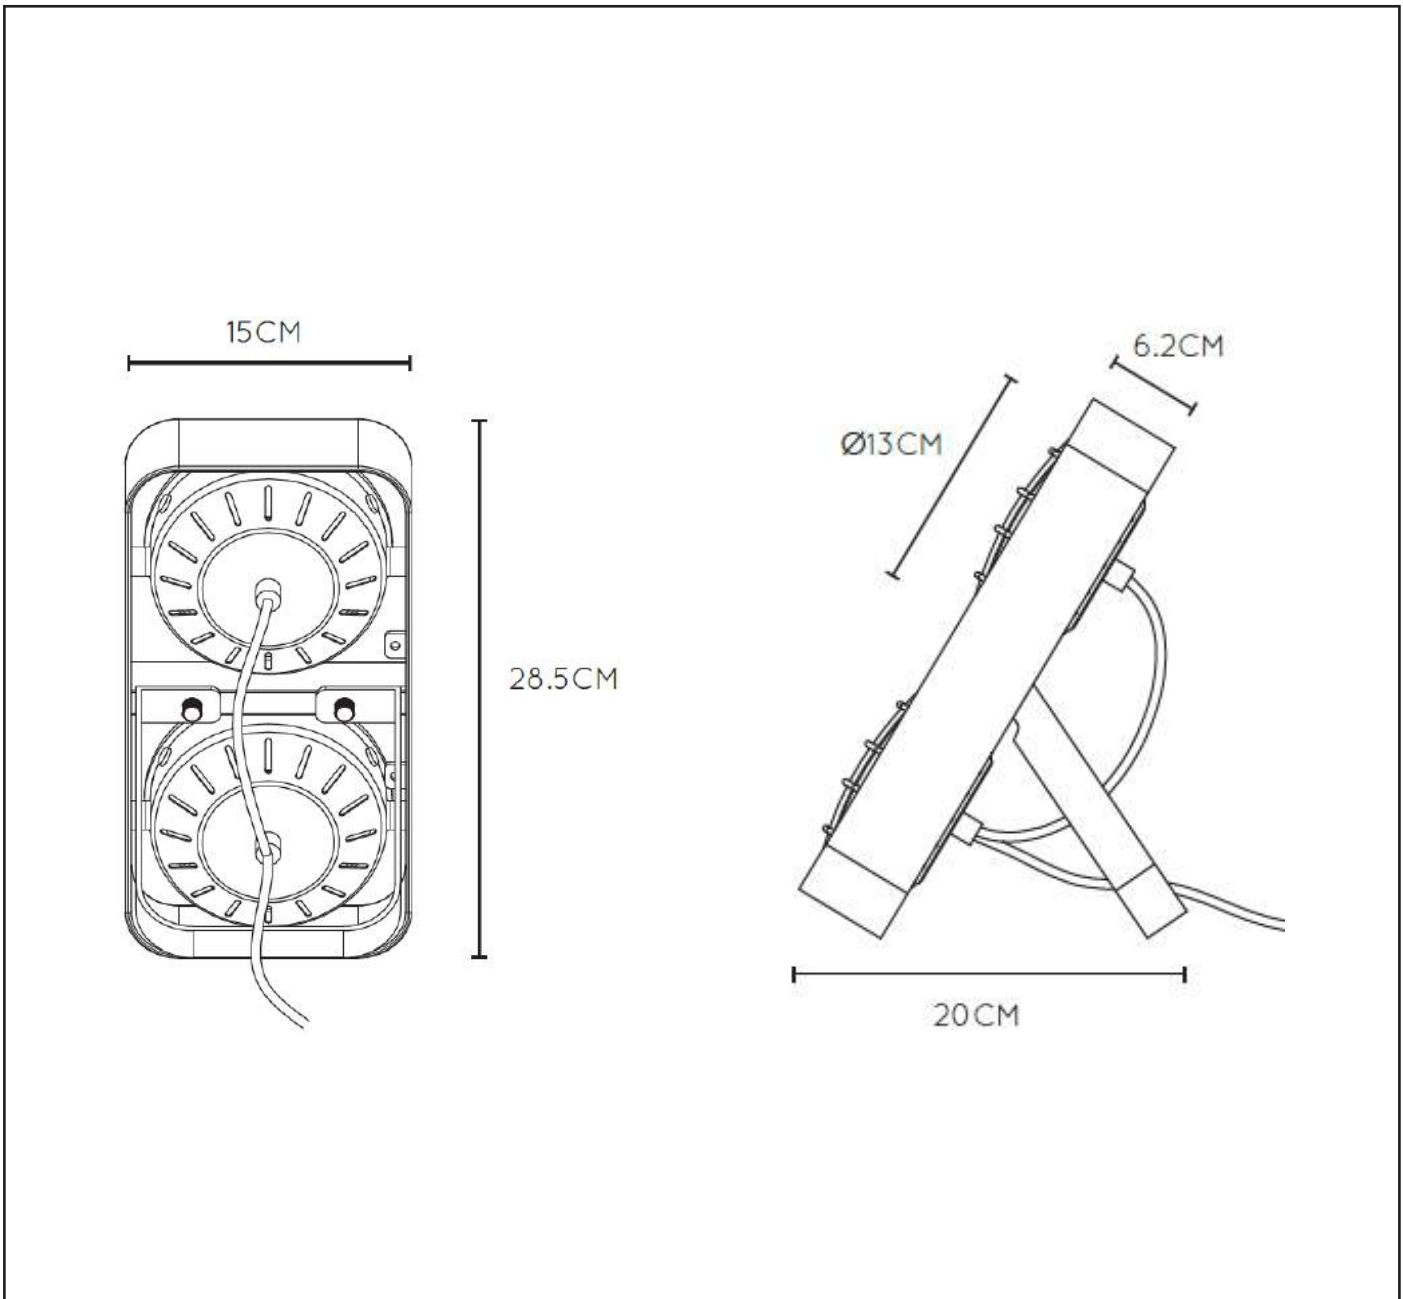

LUCIDE

GENERAL SPECIFICATIONS

**RECOMMENDED LUCIDE
LIGHT SOURCE**

49026/03/31

Light source dimmable : Yes
Light source incl. : No

General

Dimensions LxWxH : 20 cm x 15 cm x 28.5 cm
Height minimum : -
Height maximum : 28.5 cm
Dimensions shade LxWxH : 13 cm x 13 cm x 6.2 cm
Main material : Metal / glass
Ceiling rose material : No
Color : Blue or pink / Smoke glass
Style : Modern
Shape : Hoekig
Weight : 2.1 kg
Warranty : 2 years

Product specifications

Dimmable : No
Light direction : Around (Diffuse)
Adjustable in height : No
Directional : Yes
Cable : Yes, Cable On Product
Cable length : 150cm
Sensor : Without Sensor
Control : On/Off Switch In The Cord
IP-Class : 20
Electric class : II
Light source including ?: No
Lamp socket : G9
Light source number : 2
Power requirements : 220-240V~50Hz
Bulb type & maximum wattage : G9-max.5W

For more specifications of this product please visit
www.lucide.com

RENGER

item number :05533/02/35
EAN code : 5411212051288
item number :05533/02/66
EAN code : 5411212051295

For more specifications, dimensions please visit
www.lucide.com

LUCIDE

INSTALLATION DRAWING SPECIFICATIONS