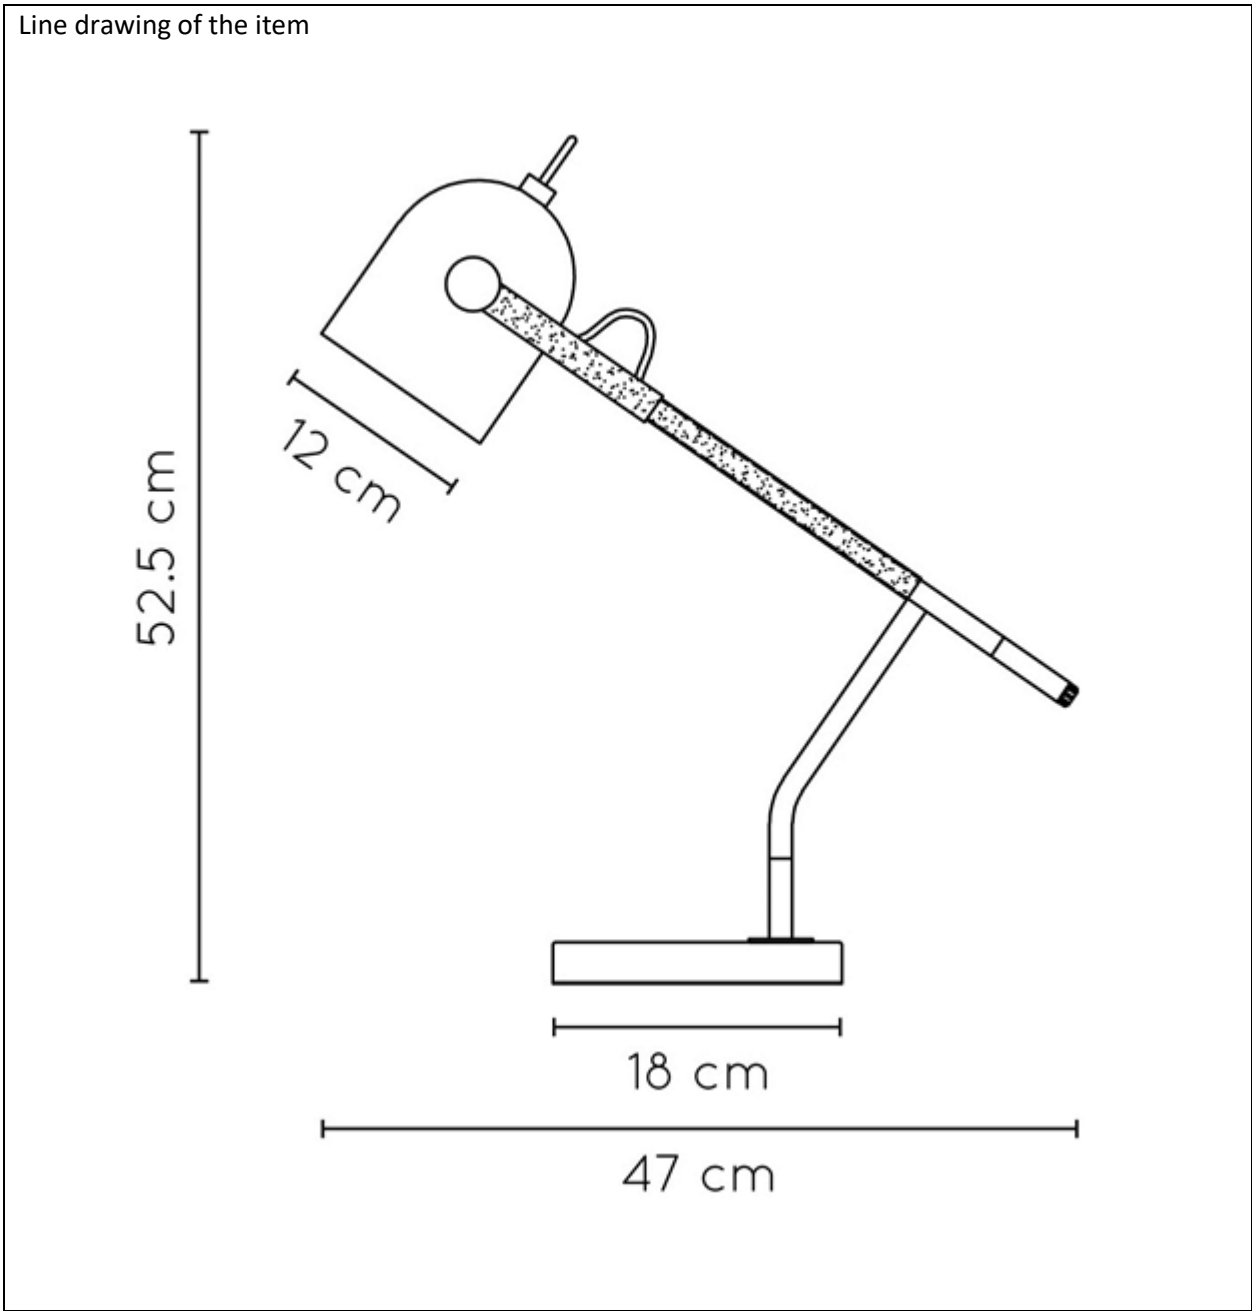

LUCIDE

Item number: 05627/01/30

Technical details

Materials used:	Iron
Color:	Black
Dimmable and how is fixture dimmable	No
Size:	Height: 52.5cm
	Length: 47cm
	Width: 18cm
	Net weight: 2.25kg
Power requirements:	220-240V~50Hz
Bulb type and maximum wattage:	E27 Max.25W
Number of bulbs:	1 x E27
IP degree:	IP 20