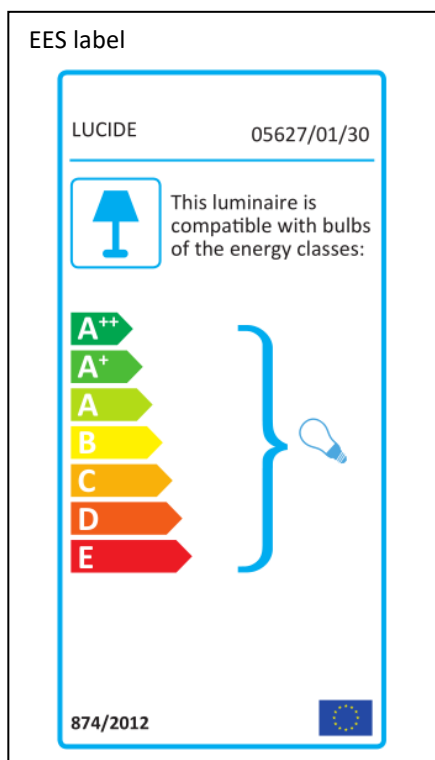

Von der Garantie ausgenommen: 1. Gebrochene Glasteile der Fassung werden nur innerhalb von 14 Tagen ab Kauf durch den Endkunden ersetzt. 2. Normaler Verschleiß, Verfärbungen aufgrund des normalen Gebrauchs. 3. Beschädigungen aufgrund externer Ursachen wie Feuer, Wasser, unsachgemäße Nutzung/ Installation oder Wartung des Produkts.

Kunden müssen das defekte Produkt/Teil und den Originalkaufbeleg einsenden, um Garantieansprüche geltend zu machen.

Deklaracja gwarancji:

LucideNV gwarantuje, że dostarczone produkty będą wolne od defektów materiałowych oraz produkcyjnych przez okres 2 lat od daty zakupu przez użytkownika końcowego, jeżeli urządzenie jest zainstalowane i prawidłowo utrzymywane zgodnie z instrukcją obsługi.

Wyłączenie z gwarancji: 1. Rozbite szkło zostanie wymienione tylko do 14 dni od momentu zakupu przez użytkownika końcowego. 2. Normalne zużycie, utrata koloru w wyniku normalnego użytkowania. 3. Uszkodzenie spowodowane czynnikami zewnętrznymi takimi, jak ogień, woda, nieprawidłowe używanie/ instalacja lub utrzymywanie produktu.

W celu uzyskania gwarancji klient musi zwrócić uszkodzony przedmiot oraz oryginalny dowód zakupu.

Other languages of the manual and further explanations can be found on our website.