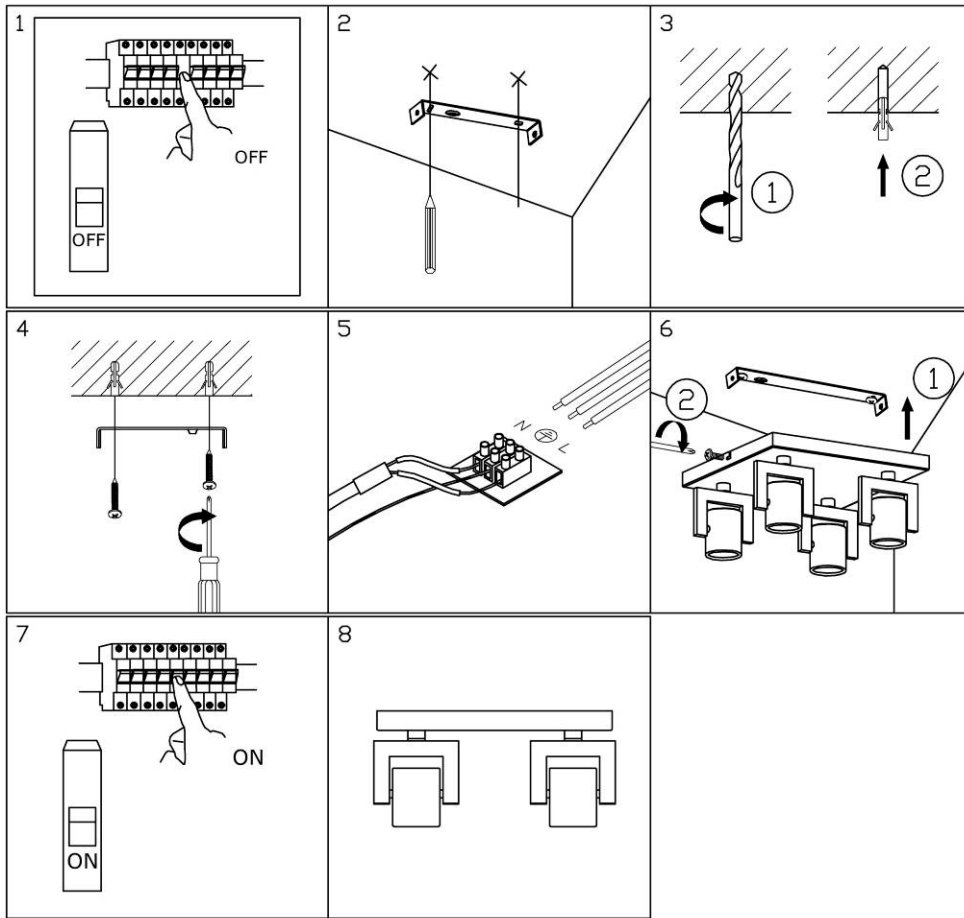

Installation drawing