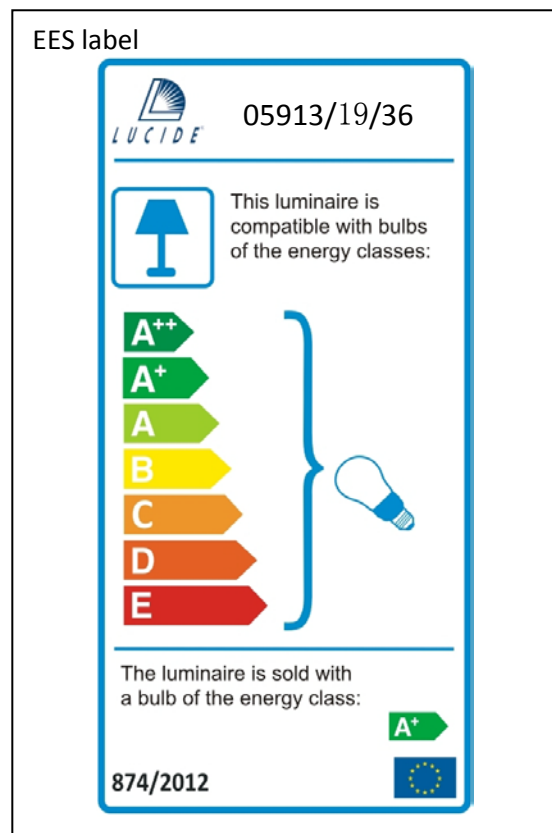

Garantiebestimmungen:

Lucide NV garantiert für einen Zeitraum von 2 Jahren ab Kaufdatum und Kauf durch den Endkunden, dass das gelieferte Produkt frei von Material- und Herstellungsfehlern ist, sofern das Produkt gemäß der Bedienungsanleitung installiert und gewartet wird.
Von der Garantie ausgenommen: 1. Gebrochene Glasteile der Fassung werden nur innerhalb von 14 Tagen ab Kauf durch den Endkunden ersetzt. 2. Normaler Verschleiß, Verfärbungen aufgrund des normalen Gebrauchs. 3. Beschädigungen aufgrund externer Ursachen wie Feuer, Wasser, unsachgemäße Nutzung/ Installation oder Wartung des Produkts.
Kunden müssen das defekte Produkt/Teil und den Originalkaufbeleg einsenden, um Garantieansprüche geltend zu machen.

Other languages of the manual and further explanations can be found on our website.