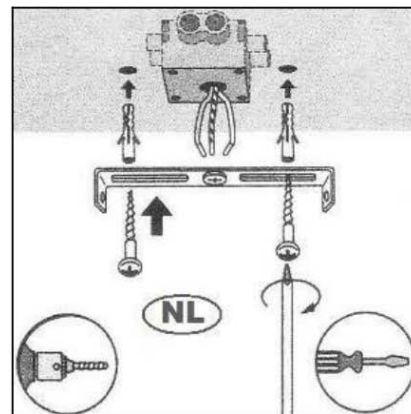

Item number: 05913/19/36

Technical details

Materials used:	Metal
Color:	Grey
Dimmable and how is fixture dimmable	
Size:	Height: 14~16cm
	Length: 30cm
	Width: 30cm
	Net weight: 2.05kg
Power requirements:	220-240V~50Hz
Bulb type and maximum wattage:	GU10 Led Max.5W
Number of bulbs:	4XGU10
IP degree:	IP 20

Installation drawing

Warranty declaration:

Lucide NV warrants that the products supplied will be free from defects in material and workmanship for a period of 2 years from the date of purchase by the end user, if the item is installed and maintained properly as mentioned in the user manual.
Exclusions for the warranty: 1. Broken glass parts of the fixture will only be replaced within 14 days after purchasing by the end user. 2 Normal wear and tear, discoloring as a result from normal use. 3. Damage caused by external causes like fire, water, wrong use/ installation or maintenance of the product.
For warranty claims the customer needs to hand over defective fixture/part and the original purchase ticket.