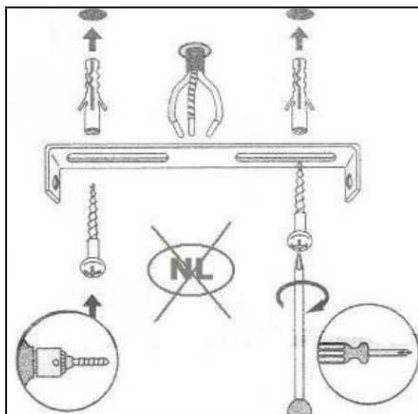

Installation drawing