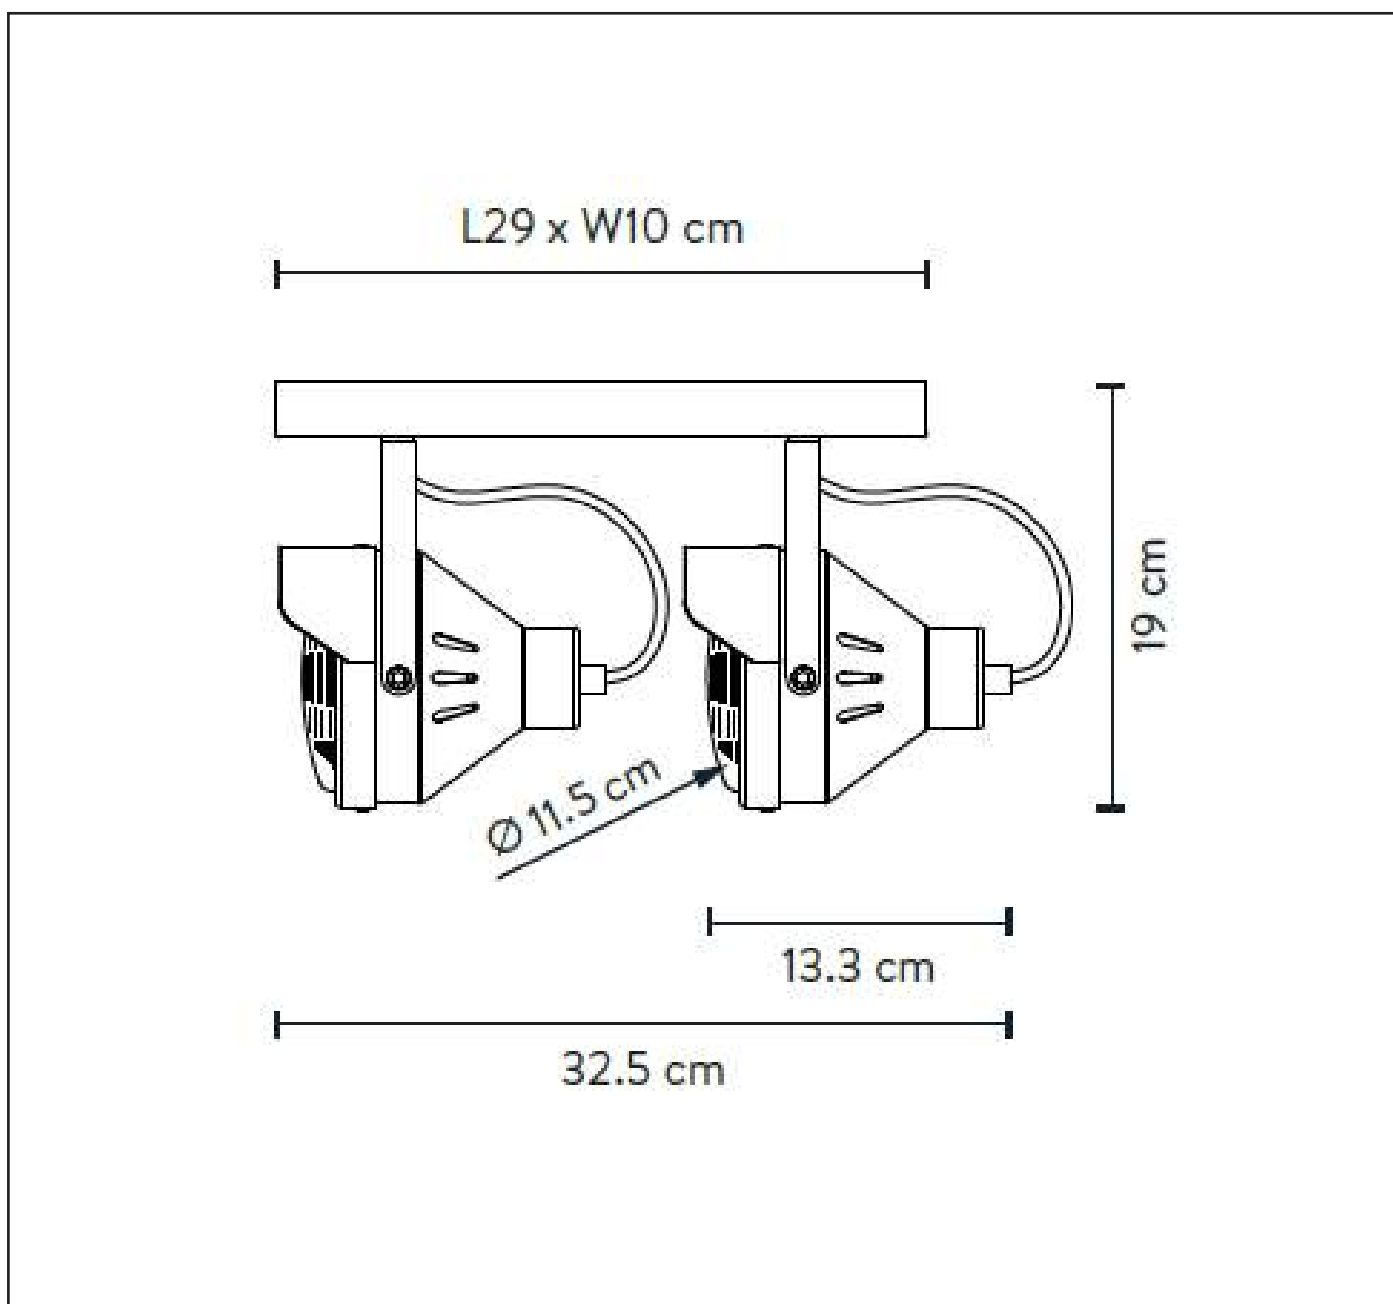

LUCIDE

GENERAL SPECIFICATIONS

**RECOMMENDED LUCIDE
LIGHT SOURCE**

49006/05/30
49006/05/36
Light source dimmable :Yes
Light source incl. :No

General

Dimensions LxWxH : 32.5 cm x 14.5 cm x 19 cm
Height minimum : -
Height maximum : 19 cm
Dimensions shade LxWxH : 11.5 cm x 11.5 cm x 13.3 cm
Main material : Metal/Glass
Ceiling rose material : Metal
Color : Sandy black/Concrete
Style : Industriel
Shape :
Weight : 1.3kg
Warranty : 2 years

Product specifications

Dimmable : No
Light direction : Around (Diffuse)
Adjustable in height : No
Directional : Yes
Cable : No
Cable length : No
Sensor : Without Sensor
Control : Light Switch Control
IP-Class : 20
Electric class : I
Light source including ? : No
Lamp socket : GU10
Light source number : 2
Power requirements : 220-240V~50Hz
Bulb type & maximum wattage : GU10-max.35W

For more specifications of this product please visit
www.lucide.com

CICLETA

item number :05922/02/30

EAN code : 5411212050984

item number :05922/02/36

EAN code : 5411212050991

For more specifications, dimensions please visit