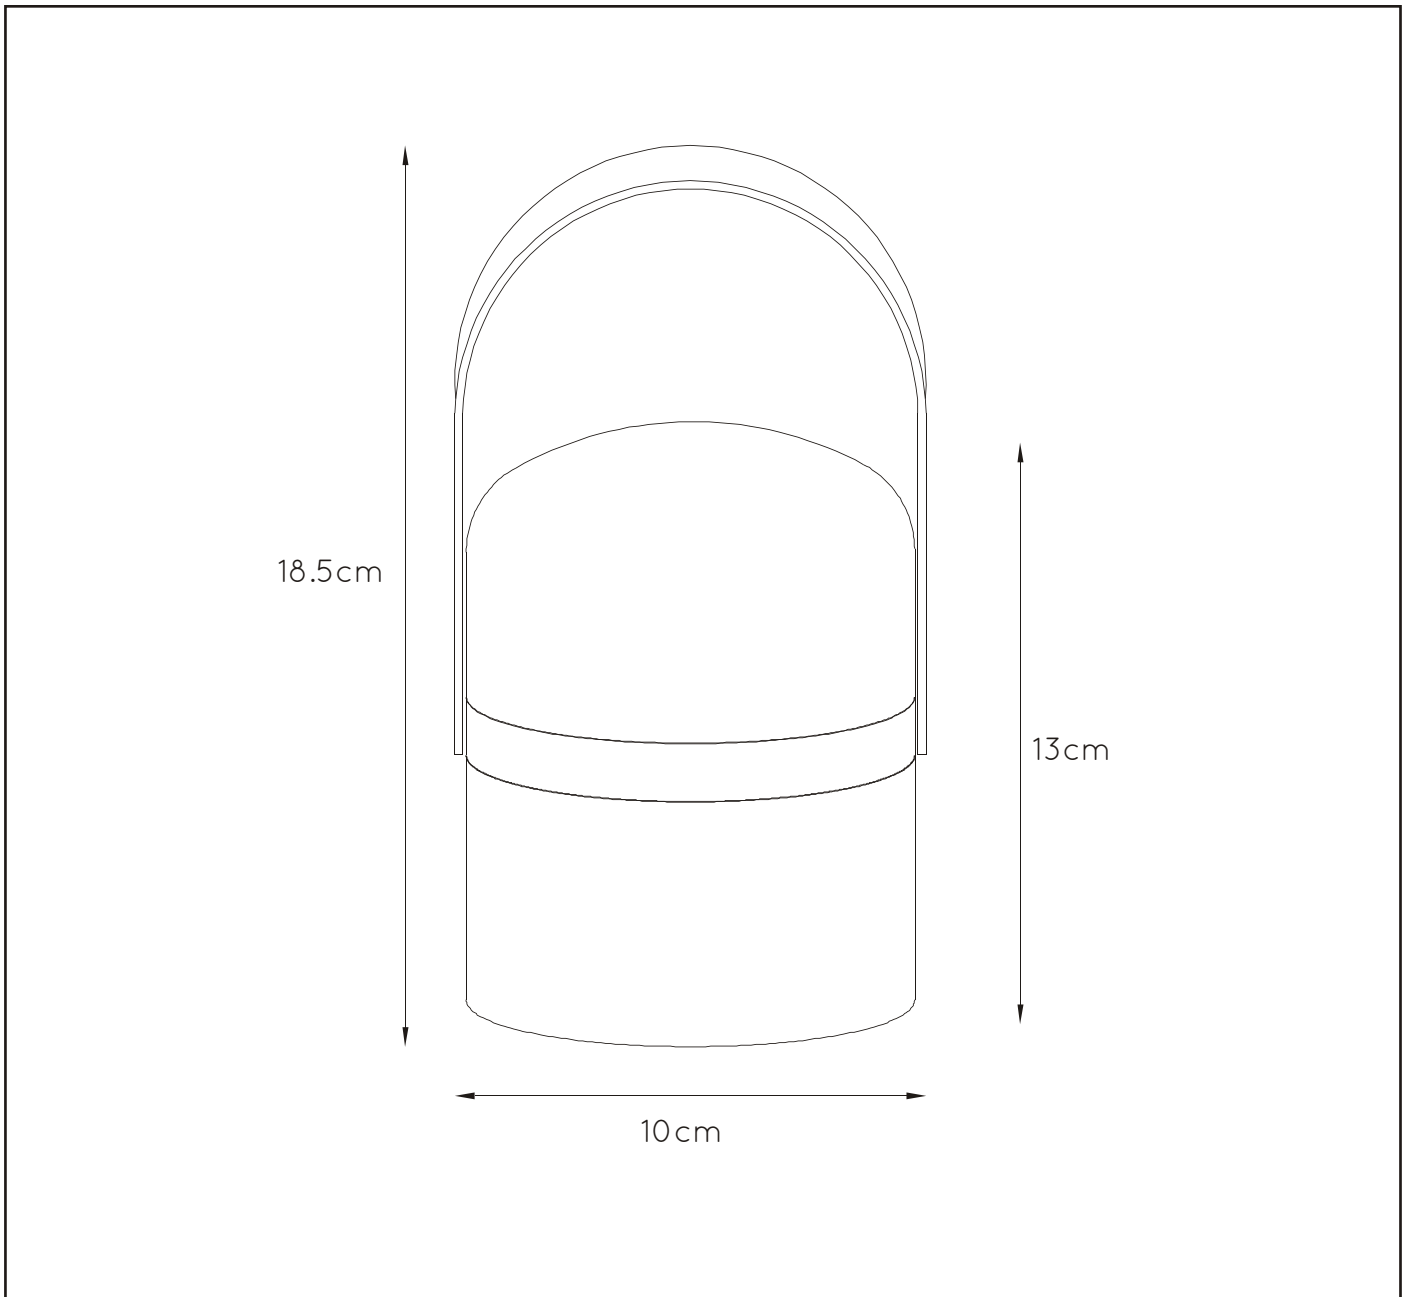

LITTLE JOE

Item number : 06802/01/30
EAN code : 5411212061416

Item number : 06802/01/33
EAN code : 5411212061423

Item number : 06802/01/43
EAN code : 5411212061430