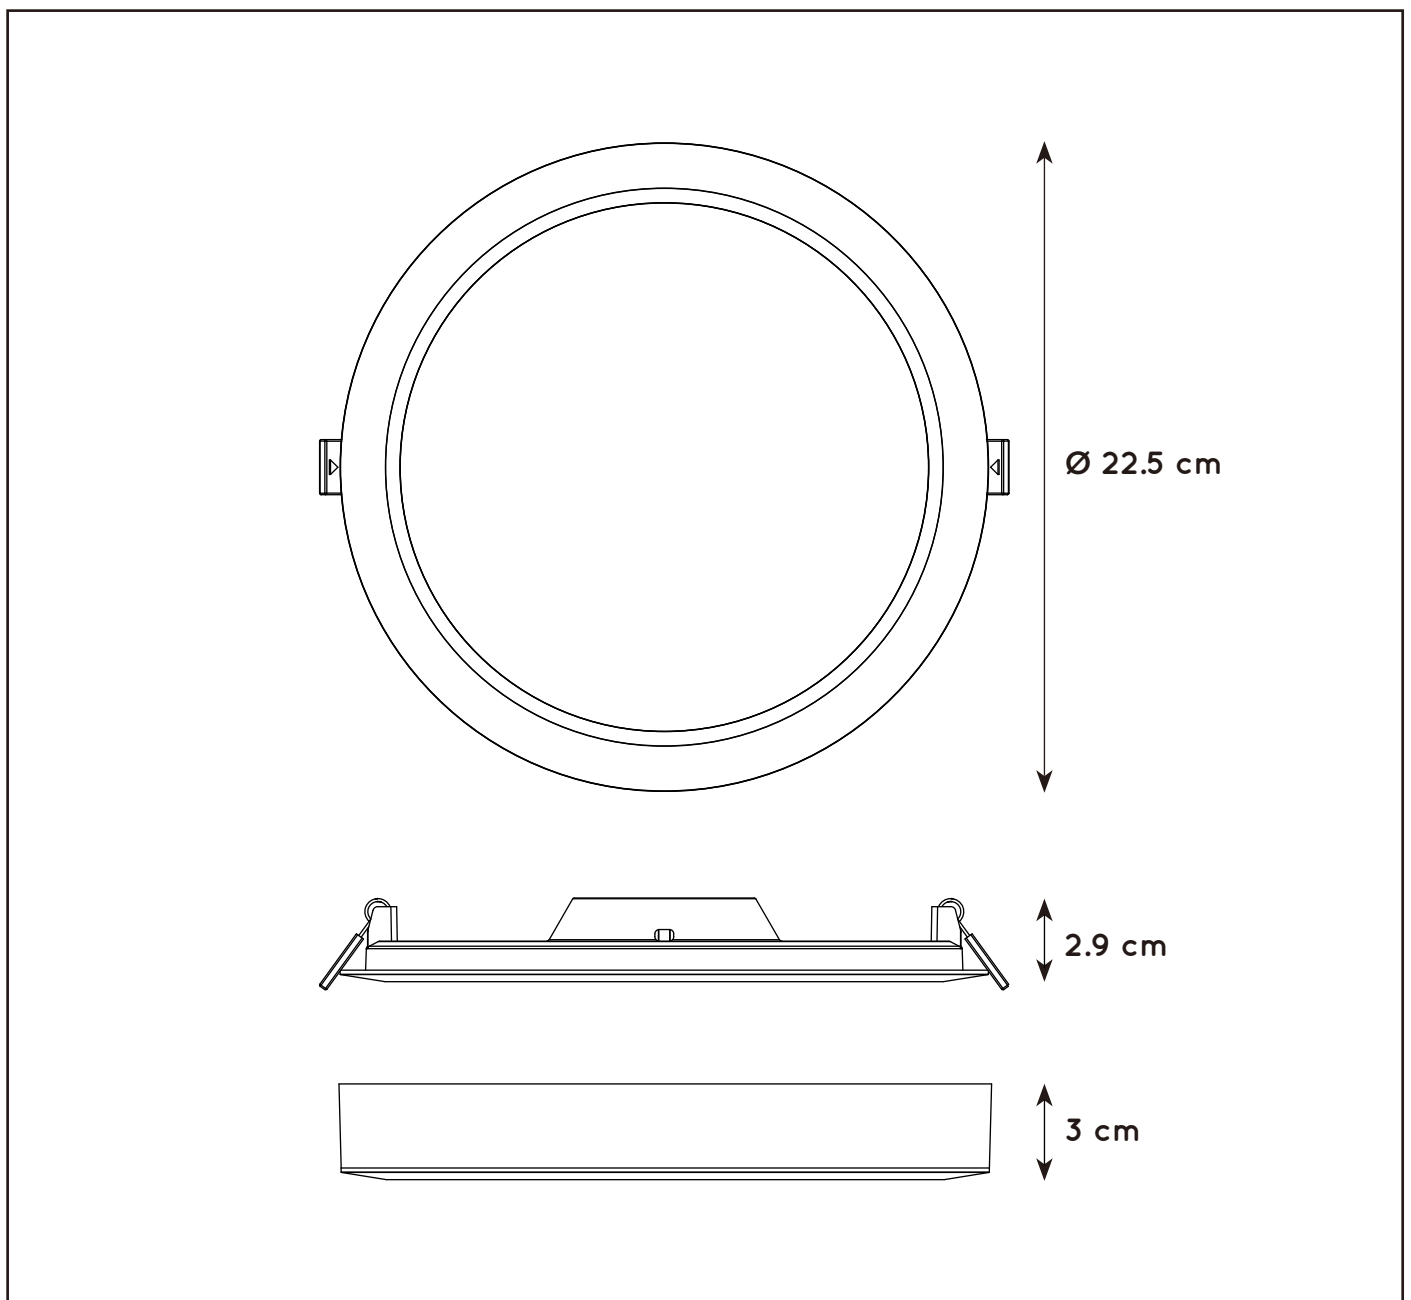

TENDO LED 2 IN 1

item number : 07105/18/31

EAN code : 5411212071767

For more specifications, dimensions please visit

www.lucide.com