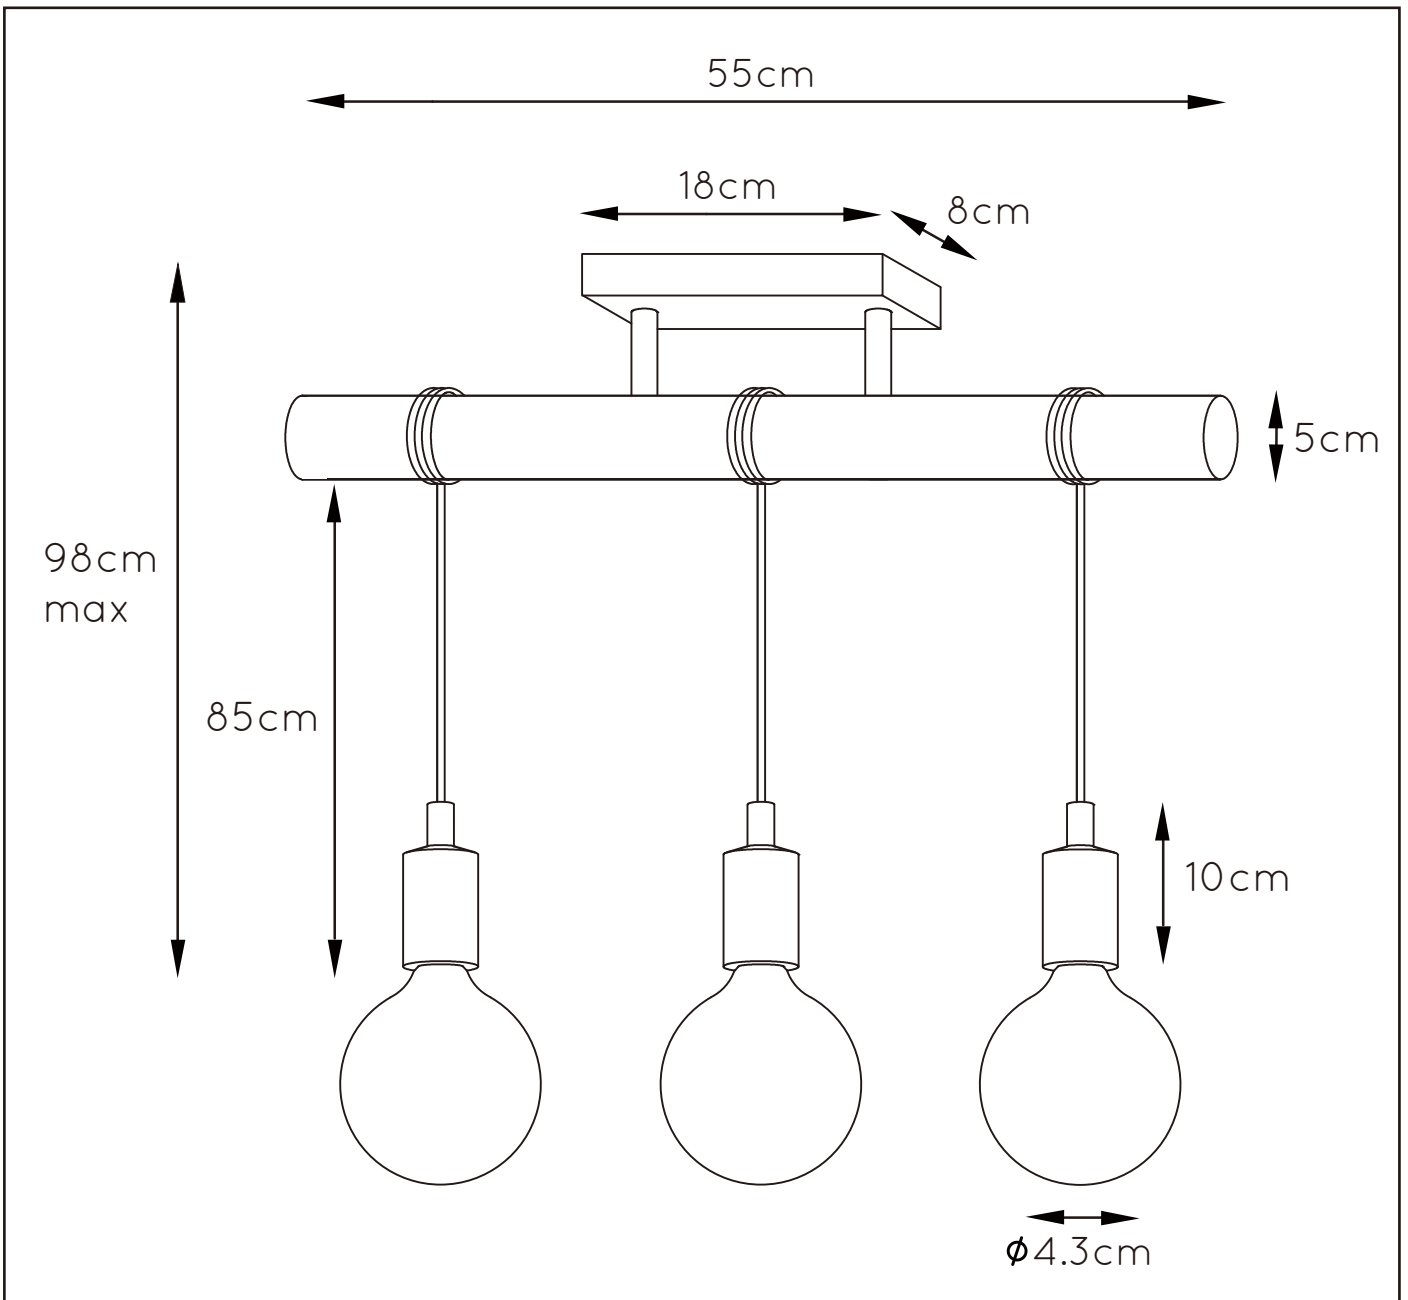

RECOMMENDED LUCIDE LIGHT SOURCE

49032/05/65

Light source dimmable : Yes

Light source incl. : No

General

Dimensions LxWxH : 55 cm x 8 cm x 98 cm
Heigth minimum : 35cm
Heigth maximum : 98cm
Dimensions shade LxWxH : -
Main material : Metal and Wood and Silicon
Ceiling rose material : Metal
Color : Wood+Blue & Wood+Pink
Style : Modern
Shape : Rectangle
Weight : 1.4kg
Warranty : 2 years

Product specifications

Dimmable : No
Light direction : Around (Diffuse)
Adjustable in heigth : Adjustable In Height (Before Installation)
Directional : Not Directional
Cable : Yes, Cable On Product
Cable length : 75 cm
Sensor : Without Sensor
Control : Light Switch Control
IP-Class : 20
Electric class : 1
Light source including ?: No
Lamp socket : E27
Light source number : 3
Power requirements : 220-240V~50Hz
Bulb type & maximum wattage : E27- max.60W

For more specifications of this product please visit

www.lucide.com

POLA

Item number : 08127/03/35

EAN code : 5411212082916

Item number : 08127/03/66

EAN code : 5411212082923

LUCIDE

INSTALLATION DRAWING SPECIFICATIONS