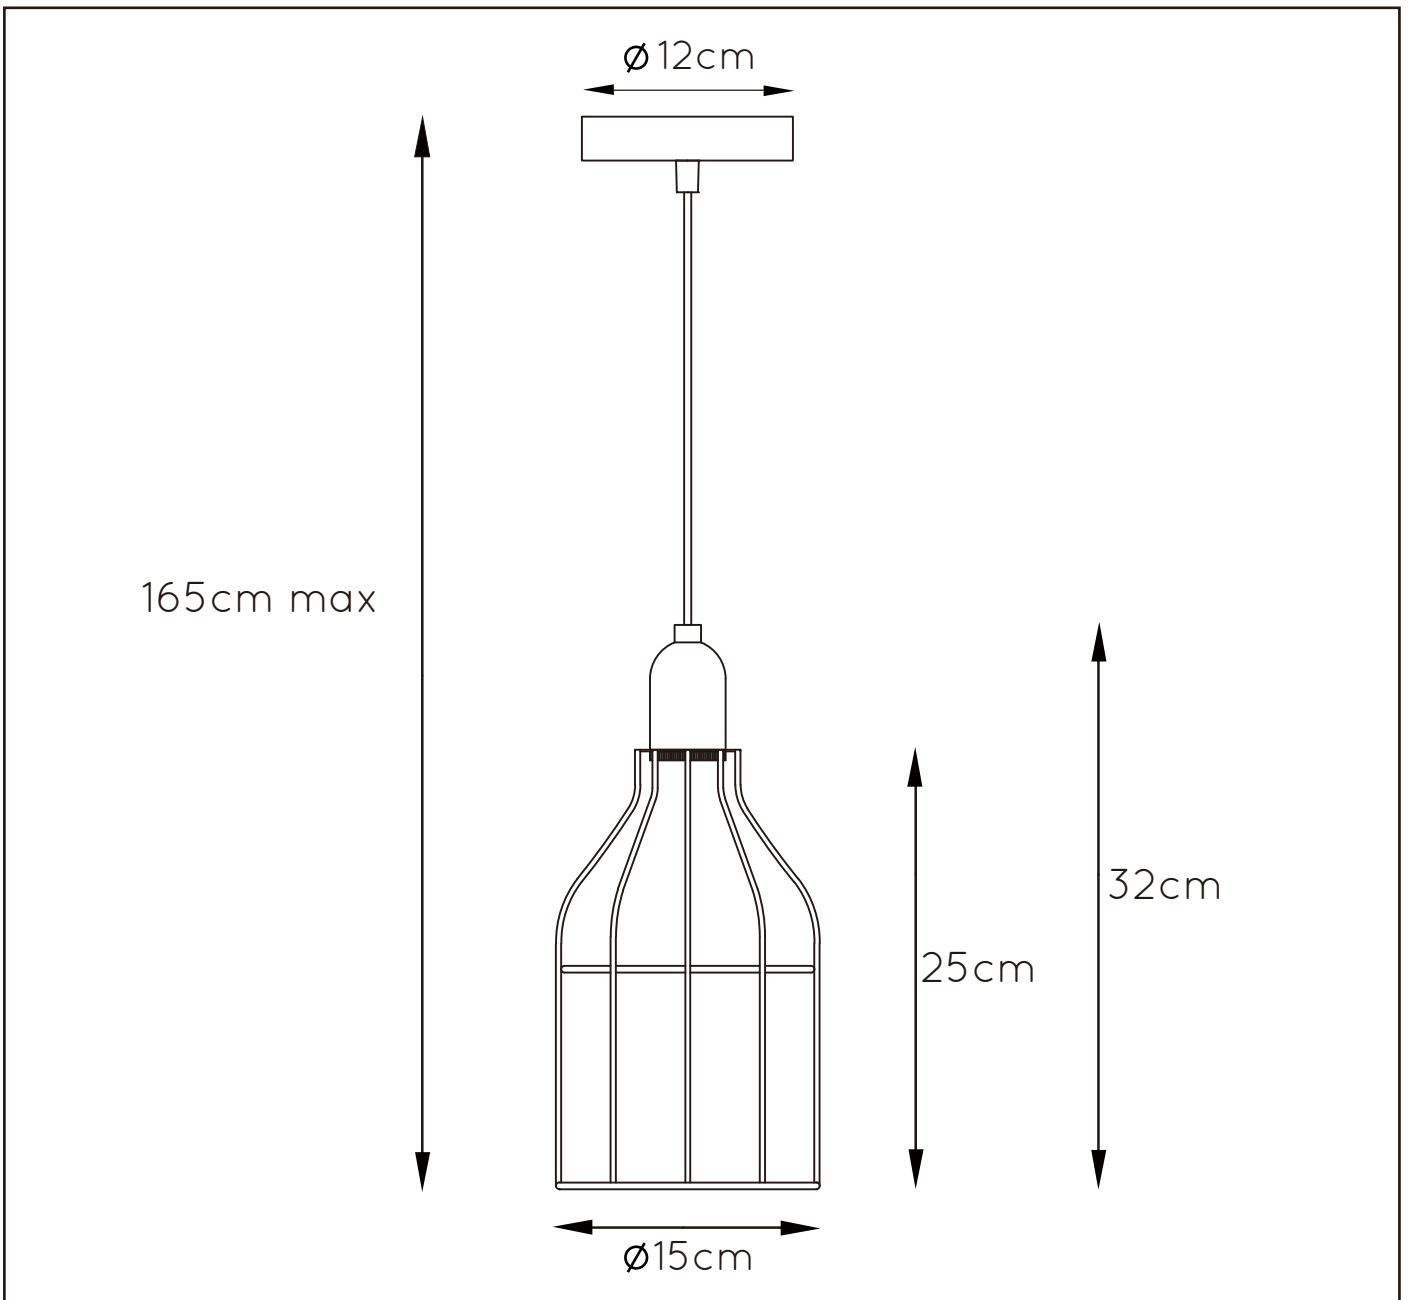

**RECOMMENDED LUCIDE
 LIGHT SOURCE**

49047/25/65

Light source dimmable : Yes

Light source incl. : No

General

Dimensions LxWxH : 15 cm x 15 cm x 165 cm
Height minimum : 40cm
Height maximum : 165cm
Dimensions shade LxWxH : 15 cm x 15 cm x 32 cm
Main material : Metal
Ceiling rose material : Metal
Color : Blue & Pink
Style : Modern
Shape : Round
Weight : 0.45kg
Warranty : 2 years

Product specifications

Dimmable : No
Light direction : Around (Diffuse)
Adjustable in height : Adjustable In Height (Before Installation)
Directional : Not Directional
Cable : Yes, Cable On Product
Cable length : 130 cm
Sensor : Without Sensor
Control : Light Switch Control
IP-Class : 20
Electric class : 1
Light source including ? : No
Lamp socket : E27
Light source number : 1
Power requirements : 220-240V~50Hz
Bulb type & maximum wattage : E27- max.60W

For more specifications of this product please visit

www.lucide.com

PAULIEN

Item number : 08327/01/35

EAN code : 5411212082954

Item number : 08327/01/66

EAN code : 5411212082961

LUCIDE

INSTALLATION DRAWING SPECIFICATIONS