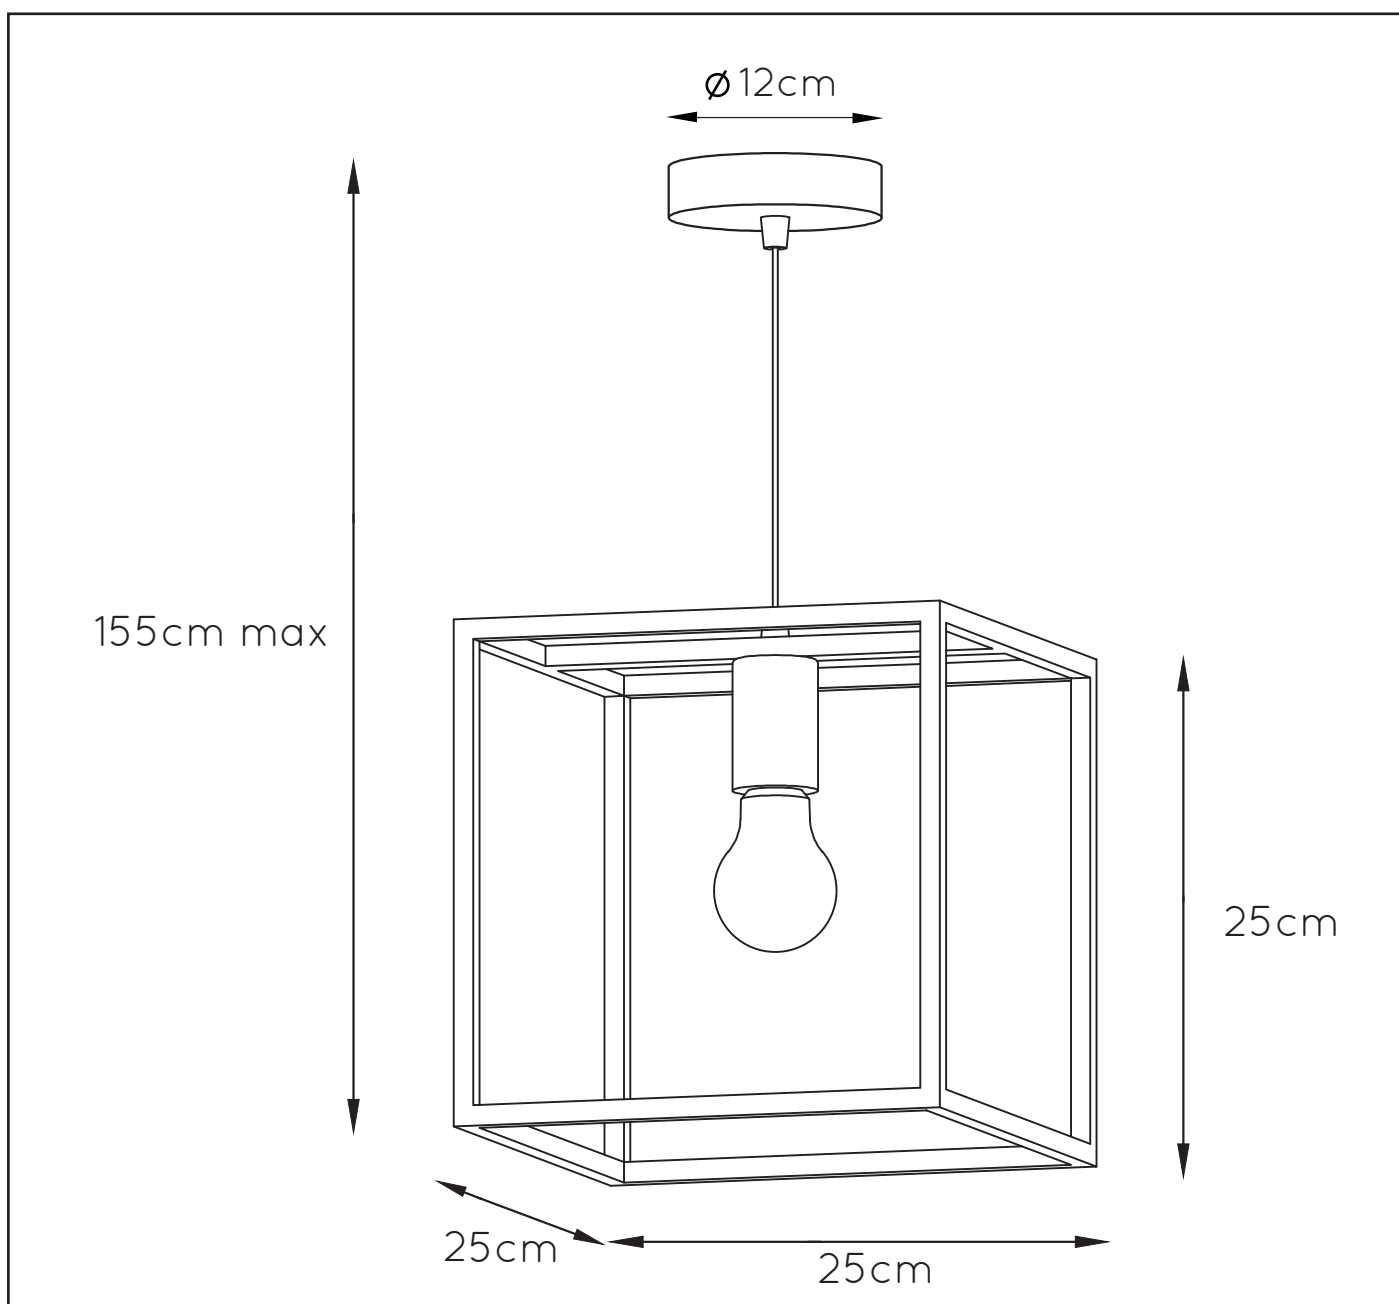

**RECOMMENDED LUCIDE
LIGHT SOURCE**

49017/05/60

Light source dimmable : Yes

Light source incl. : No

General

Dimensions LxWxH : 25 cm x 25 cm x 155 cm
Height minimum : 50cm
Height maximum : 155cm
Dimensions shade LxWxH : 25 cm x 25 cm x 25 cm
Main material : Metal
Ceiling rose material : Metal
Color : Black and Red copper
Style : Modern
Shape : Square
Weight : 1.05kg
Warranty : 2 years

Product specifications

Dimmable : No
Light direction : Around (Diffuse)
Adjustable in height : Adjustable In Height (Before Installation)
Directional : Not Directional
Cable : Yes, Cable On Product
Cable length : 130 cm
Sensor : Without Sensor
Control : Light Switch Control
IP-Class : 20
Electric class : 1
Light source including ? : No
Lamp socket : E27
Light source number : 1
Power requirements : 220-240V~50Hz
Bulb type & maximum wattage : E27- max.60W

For more specifications of this product please visit

www.lucide.com

ARTHUR

Item number : 08424/01/30

EAN code : 5411212082749

LUCIDE

INSTALLATION DRAWING SPECIFICATIONS