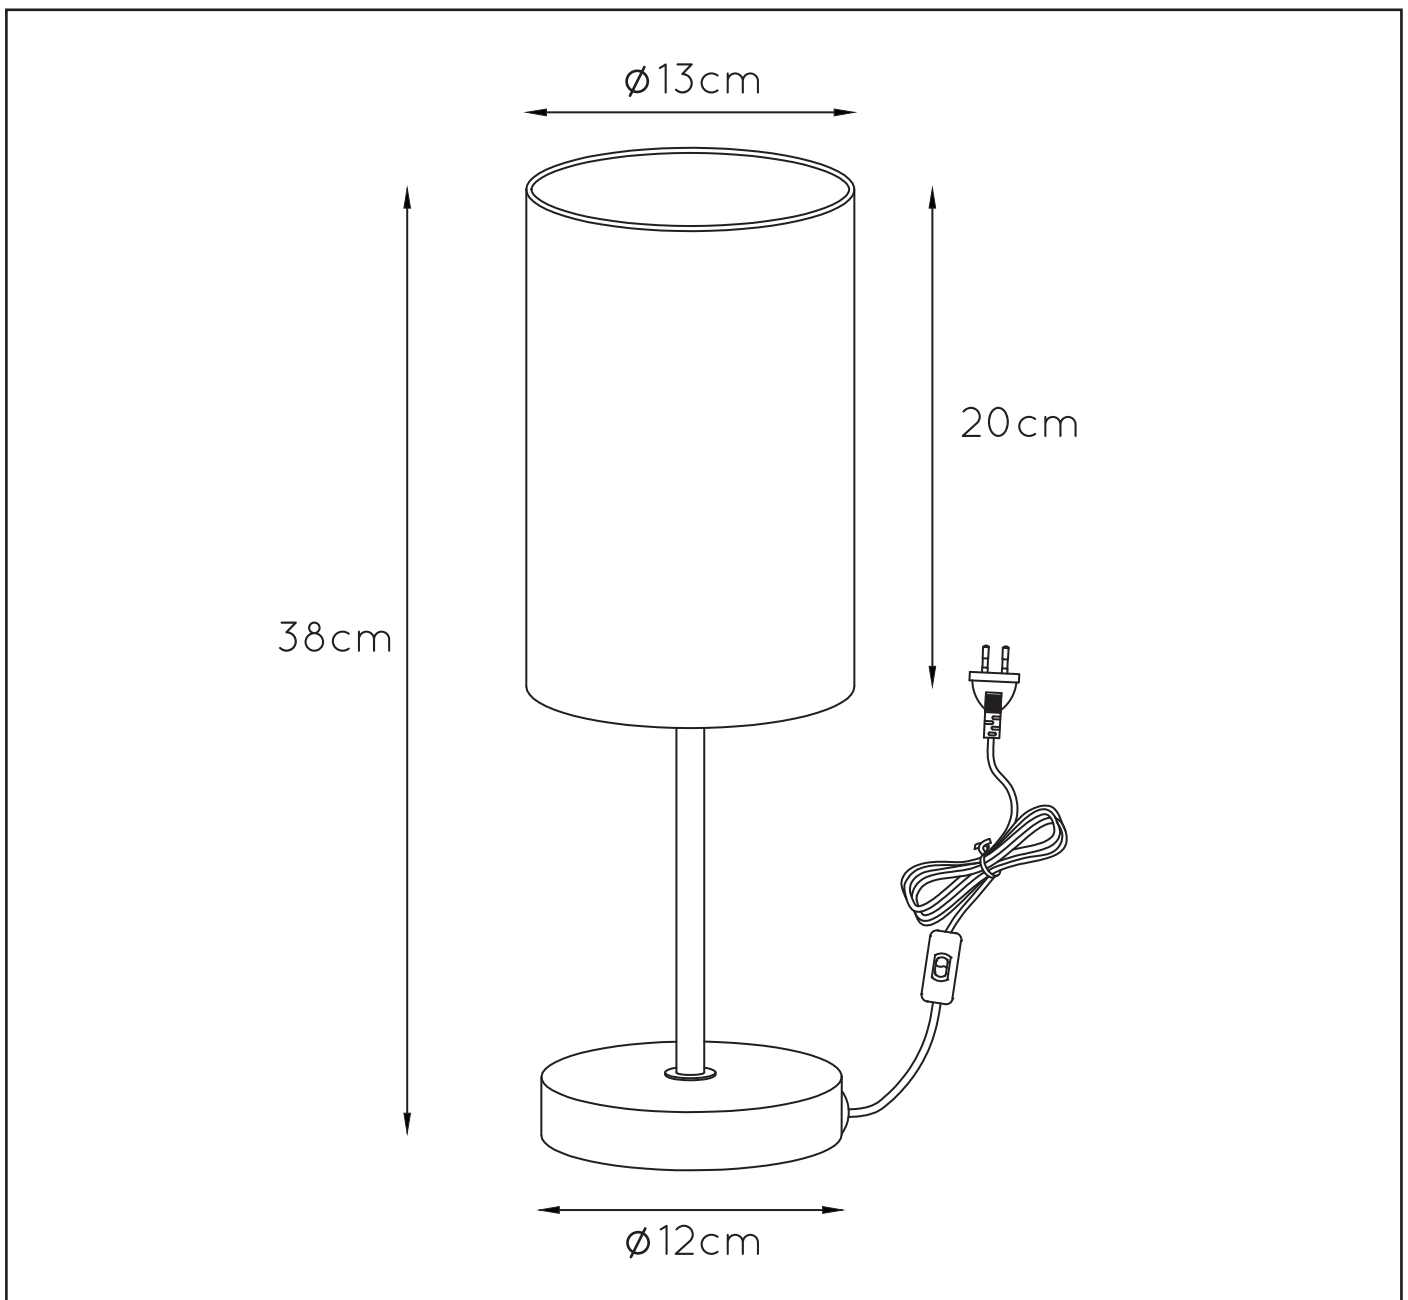

RECOMMENDED LUCIDE LIGHT SOURCE

49020/05/60

Light source dimmable : Yes

Light source incl. : No

General

Dimensions LxWxH : 13 cm x 13 cm x 38 cm
Heigth minimum : 38cm
Heigth maximum : 38cm
Dimensions shade LxWxH : 13 cm x 13 cm x 20 cm
Main material : Metal & Plastic & Leather
Ceiling rose material : -
Color : Satin nickel + White & Satin nickel + Sliver
Style : Modern
Shape : Round
Weight : 0.6kg
Warranty : 2 years

Product specifications

Dimmable : No
Light direction : Around (Diffuse)
Adjustable in heigth : No
Directional : Not Directional
Cable : Yes, Cable On Product
Cable length : 150 cm
Sensor : Without Sensor
Control : On/Off Switch In The Cord
IP-Class : 20
Electric class : 2
Light source including ? : No
Lamp socket : E27
Light source number : 1
Power requirements : 220-240V~50Hz
Bulb type & maximum wattage : E27- max.60W

For more specifications of this product please visit

www.lucide.com

MODA

Item number : 08500/81/31

EAN code : 5411212081995

Item number : 08500/81/36

EAN code : 5411212082008

LUCIDE

INSTALLATION DRAWING SPECIFICATIONS