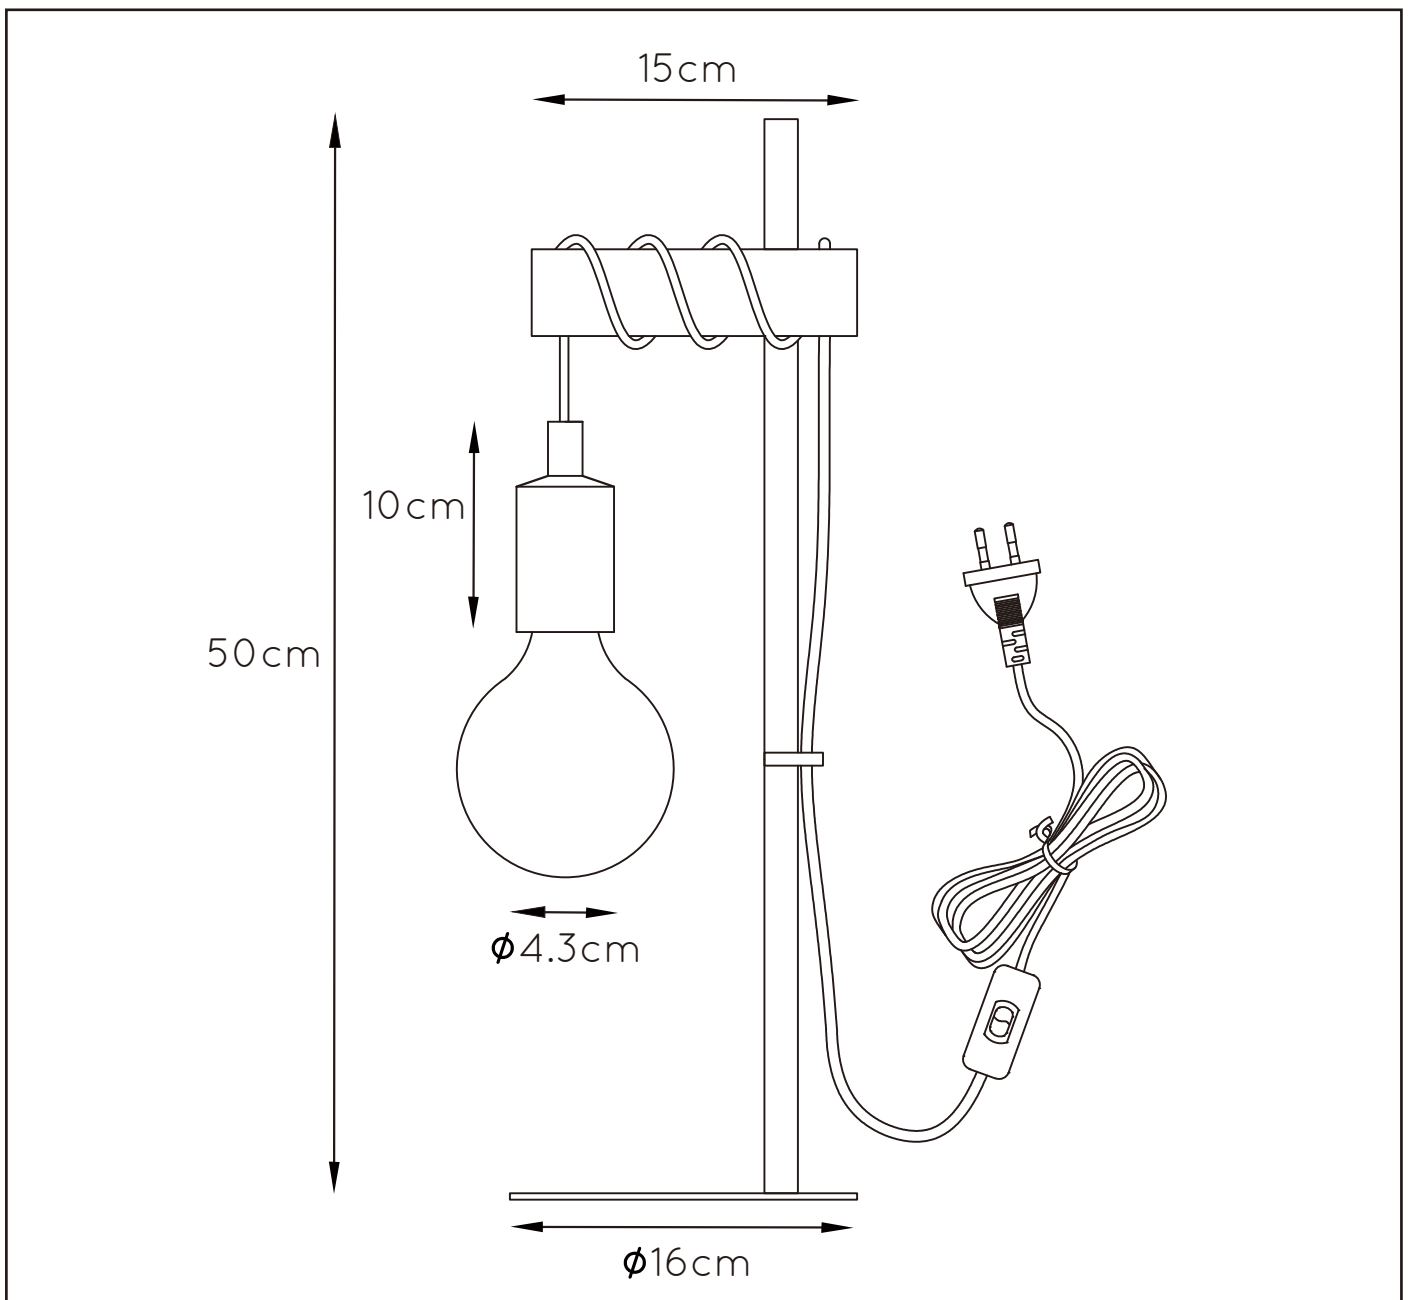

POLA

Item number : 08527/01/35

EAN code : 5411212082978

Item number : 08527/01/66

EAN code : 5411212082985