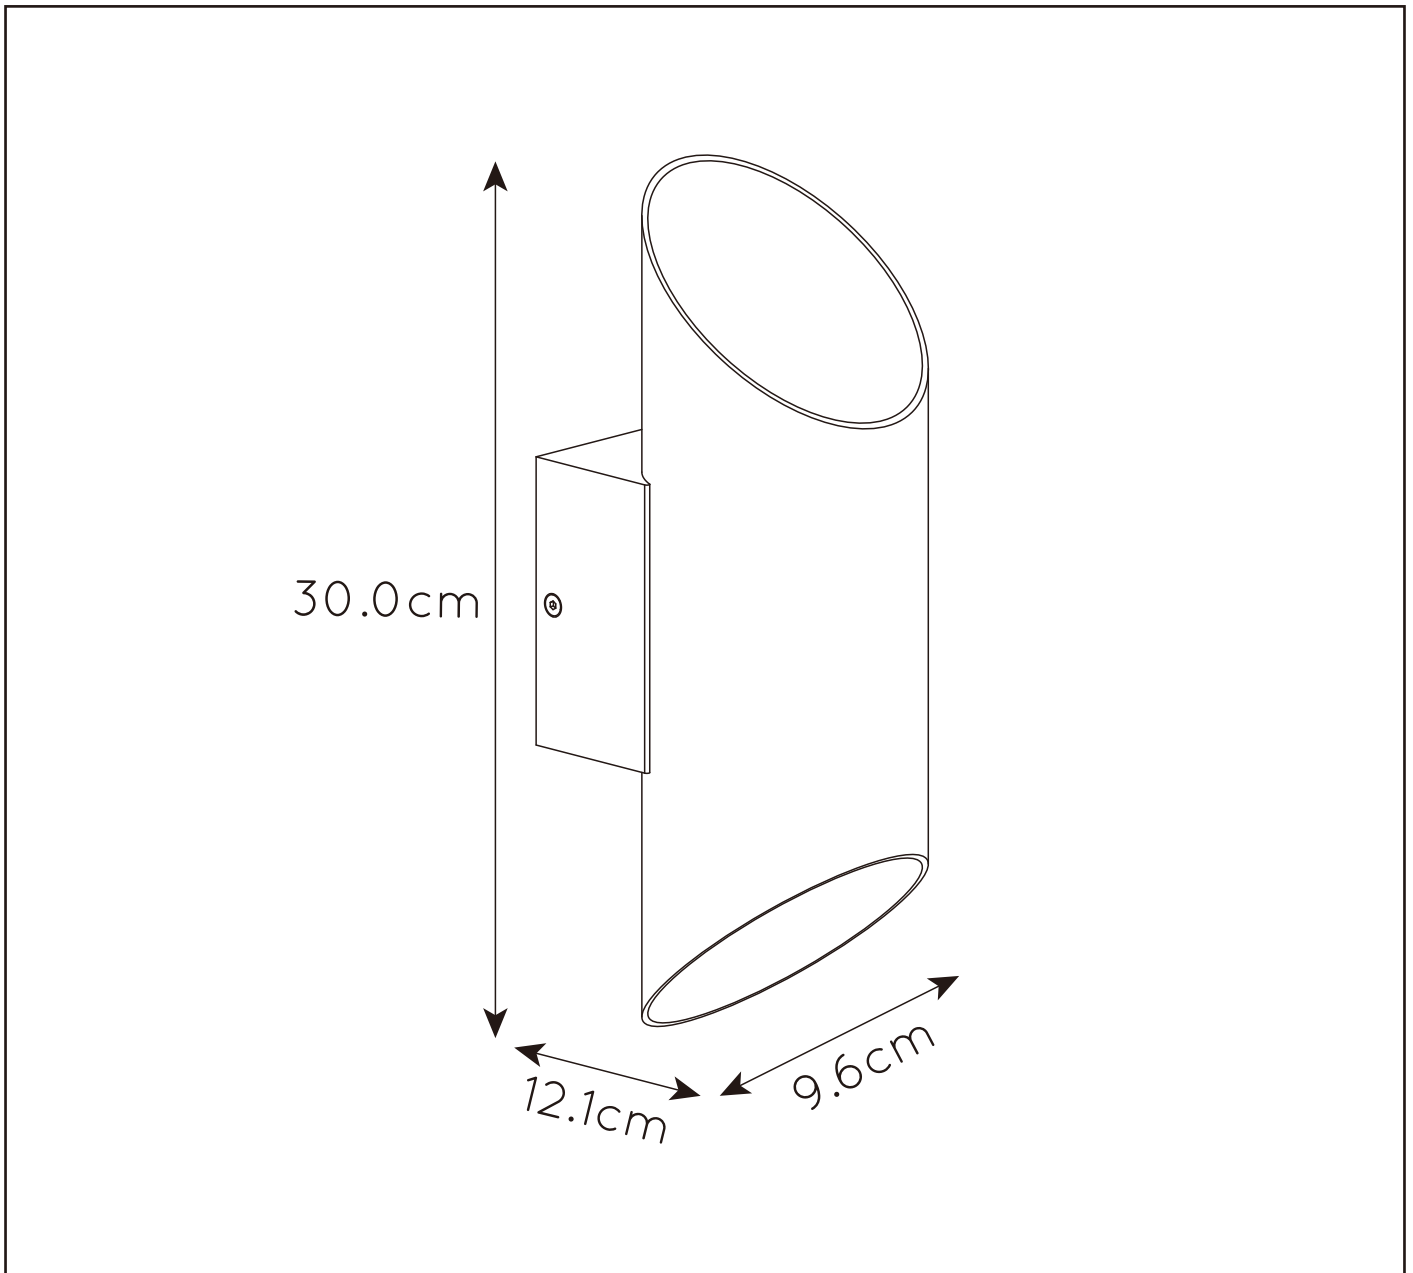

RECOMMENDED LUCIDE LIGHT SOURCE

49026/03/31

Light source dimmable : Yes
Light source incl. : No

General

Dimensions LxWxH : 12.1cm x 9.6cm x 30.0cm
Heigh minimum : 30cm
Heigh maximum : 30cm
Dimensions shade LxWxH : N/A
Main material : Metal
Ceiling rose material : Iron
Color : Black/GOLD , White/GOLD
Style : Modern
Shape : Cylinder
Weight : 0.65kg
Warranty : 2 years

Product specifications

Dimmable : Yes
Light direction : downward
Adjustable in heigh : Not adjustable
Directional : Not Directional
Cable : No cable on product
Cable length : N/A
Sensor : Without Sensor
Control : Light Switch Control
IP-Class : IP20
Electric class : 1
Light source including ?: No
Lamp socket : G9
Light source number : 1
Power requirements : 220-240V~50Hz
Bulb type & maximum wattage : G9 40W

For more specifications of this product please visit
www.lucide.com

QUIRIJN

item number :09233/01/30
EAN code : 5 411212093059

item number :09233/01/31
EAN code : 5 411212093066

LUCIDE

INSTALLATION DRAWING SPECIFICATIONS