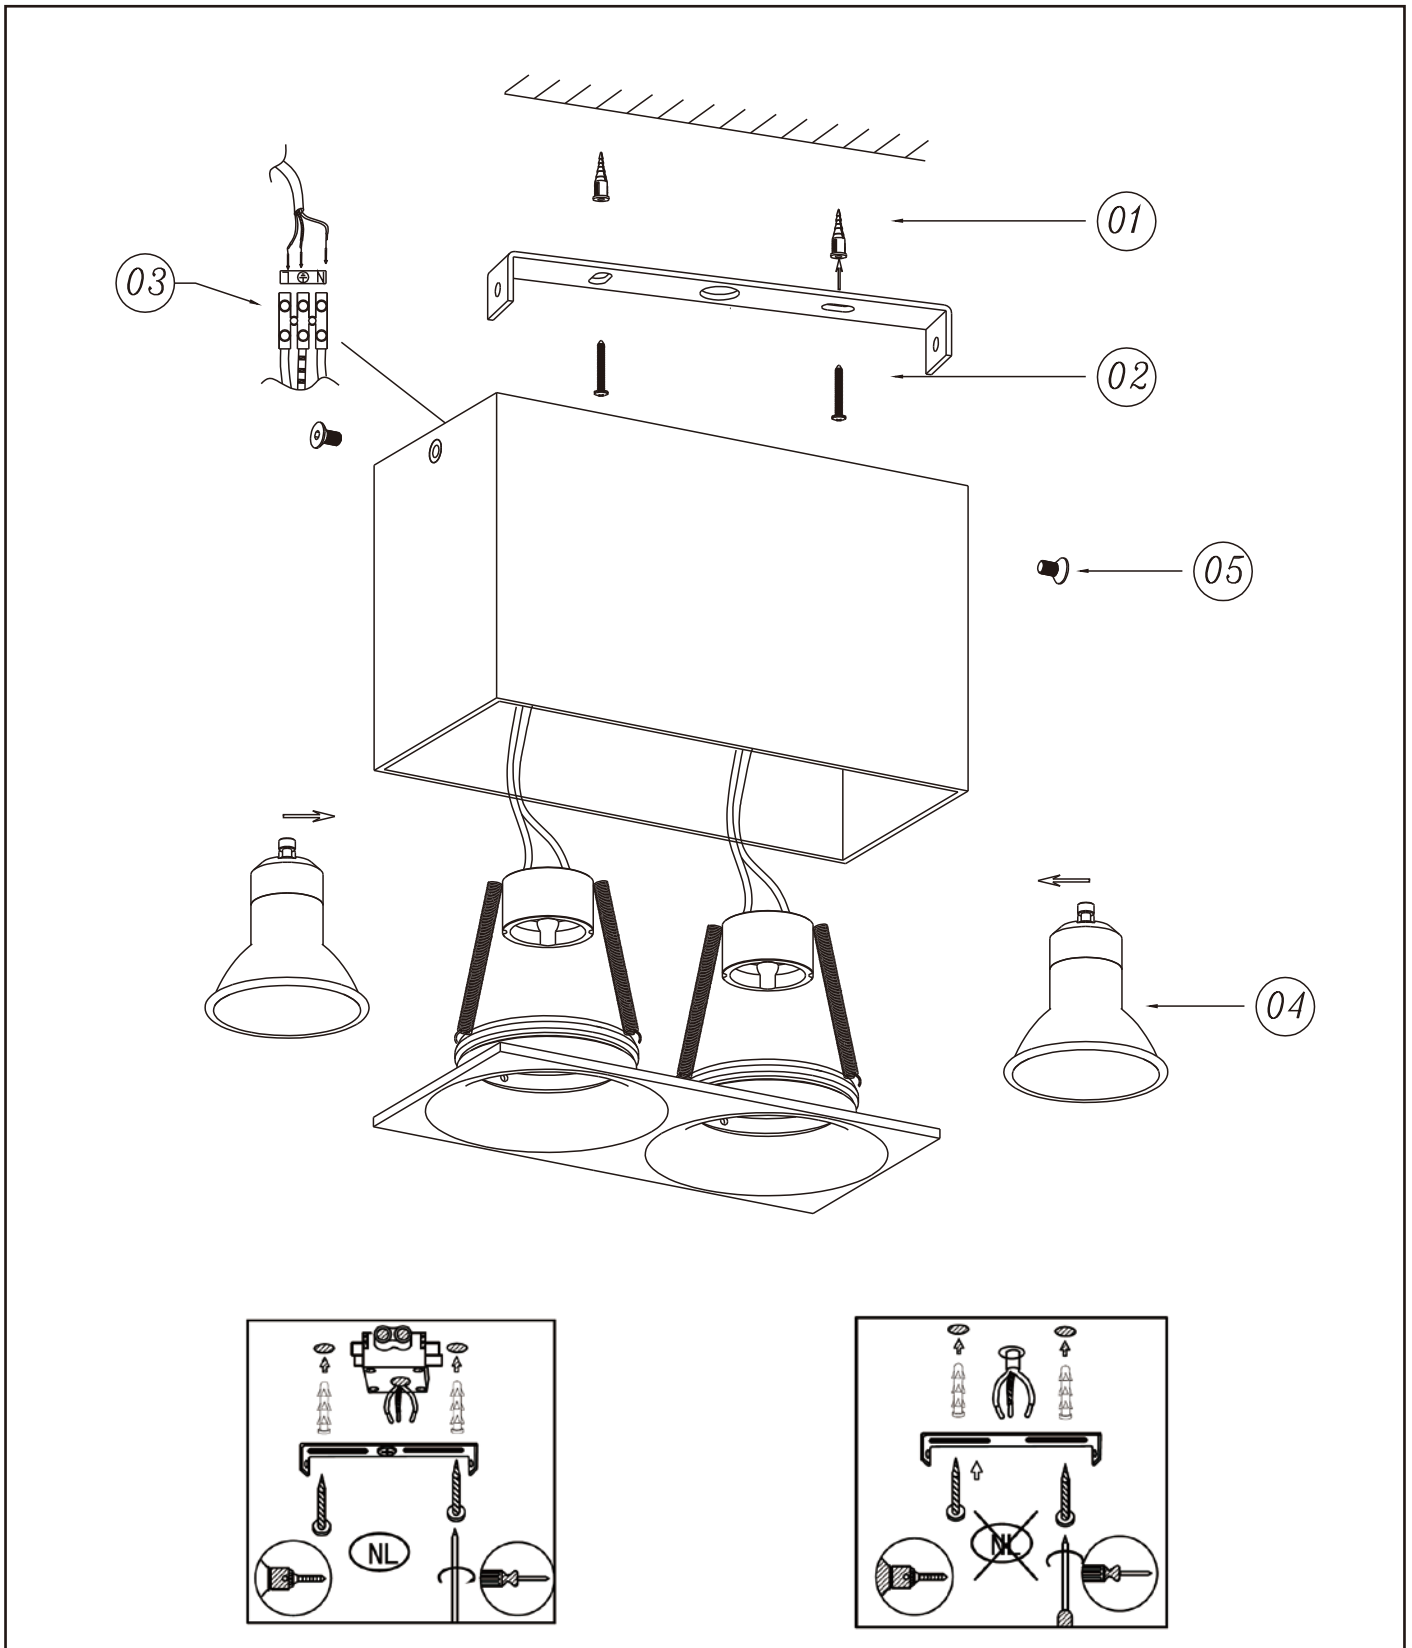

Main material : aluminium

Ceiling rose material : aluminium

Color : Sand White , Sand Dark Grey

Style : Modern

Shape : oblong

Weight : 0.77kg

Warranty : 2 years

Product specifications

Dimmable : Yes

Light direction : downward

Adjustable in height : No

Directional : Yes

Cable : Without Cable

Cable length : N/A

Sensor : Without Sensor

Control : Light Switch Control

IP-Class : IP20

Electric class : 1

Light source including ? Yes

Lamp socket : GU10

Light source number : 2

Power requirements : 220-240V~50Hz

Bulb type & maximum wattage : GU10 LED MAX.2x5W

For more specifications of this product please visit

www.lucide.com

BENTOO-LED

Item number : 09913/10/31

EAN code : 5411212091758

Item number : 09913/10/36

EAN code : 5411212091765

LUCIDE

INSTALLATION DRAWING SPECIFICATIONS