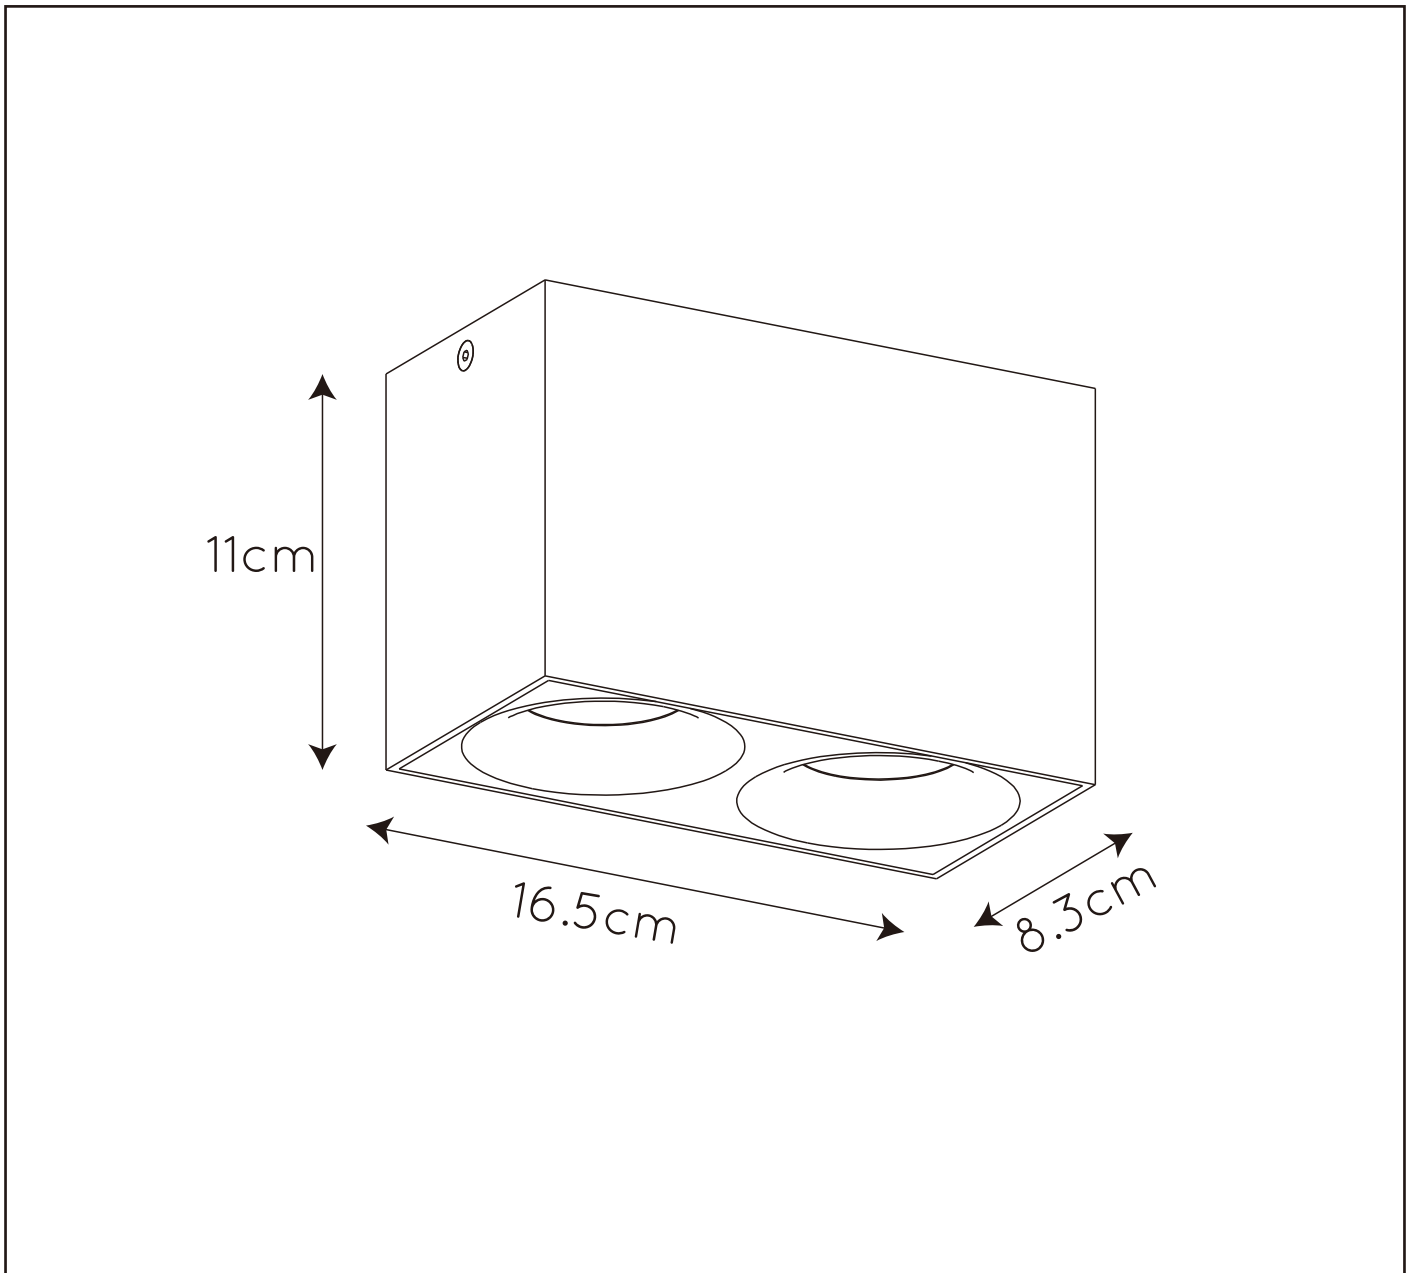

RECOMMENDED LUCIDE LIGHT SOURCE

49006/05/31 , 49006/05/36

Light source dimmable : Yes

Light source incl. : Yes

General

Dimensions LxWxH : 16.5cm x 8.3cm x 11.0cm

Height maximum : N/A

Dimensions shade LxWxH : N/A

Main material : aluminium

Ceiling rose material : aluminium

Color : Sand White , Sand Dark Grey

Style : Modern

Shape : oblong

Weight : 0.77kg

Warranty : 2 years

Product specifications

www.lucide.com

BENTOO-LED

Item number : 09913/10/31

EAN code : 5411212091758

Item number : 09913/10/36

EAN code : 5411212091765

LUCIDE

INSTALLATION DRAWING SPECIFICATIONS