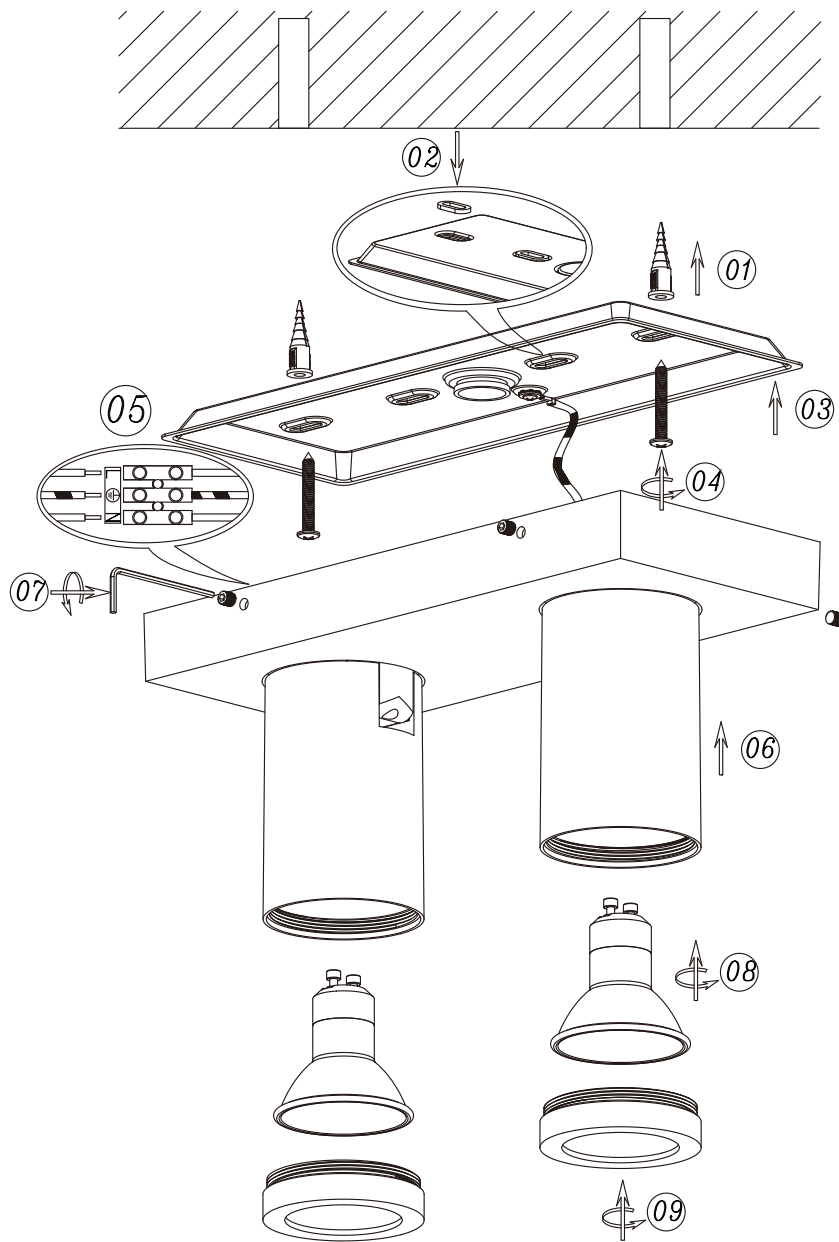

Dit product bevat een lichtbron van energie-efficiëntieklasse A+
Ce produit contient une source lumineuse de classe énergétique A+
This product contains a light source of energy efficiency class A+
Dieses Produkt enthält eine Lichtquelle der Energieeffizienzklasse A+
Ten produkt zawiera ród o wiat a o klasie efektywno ci energetycznej A+