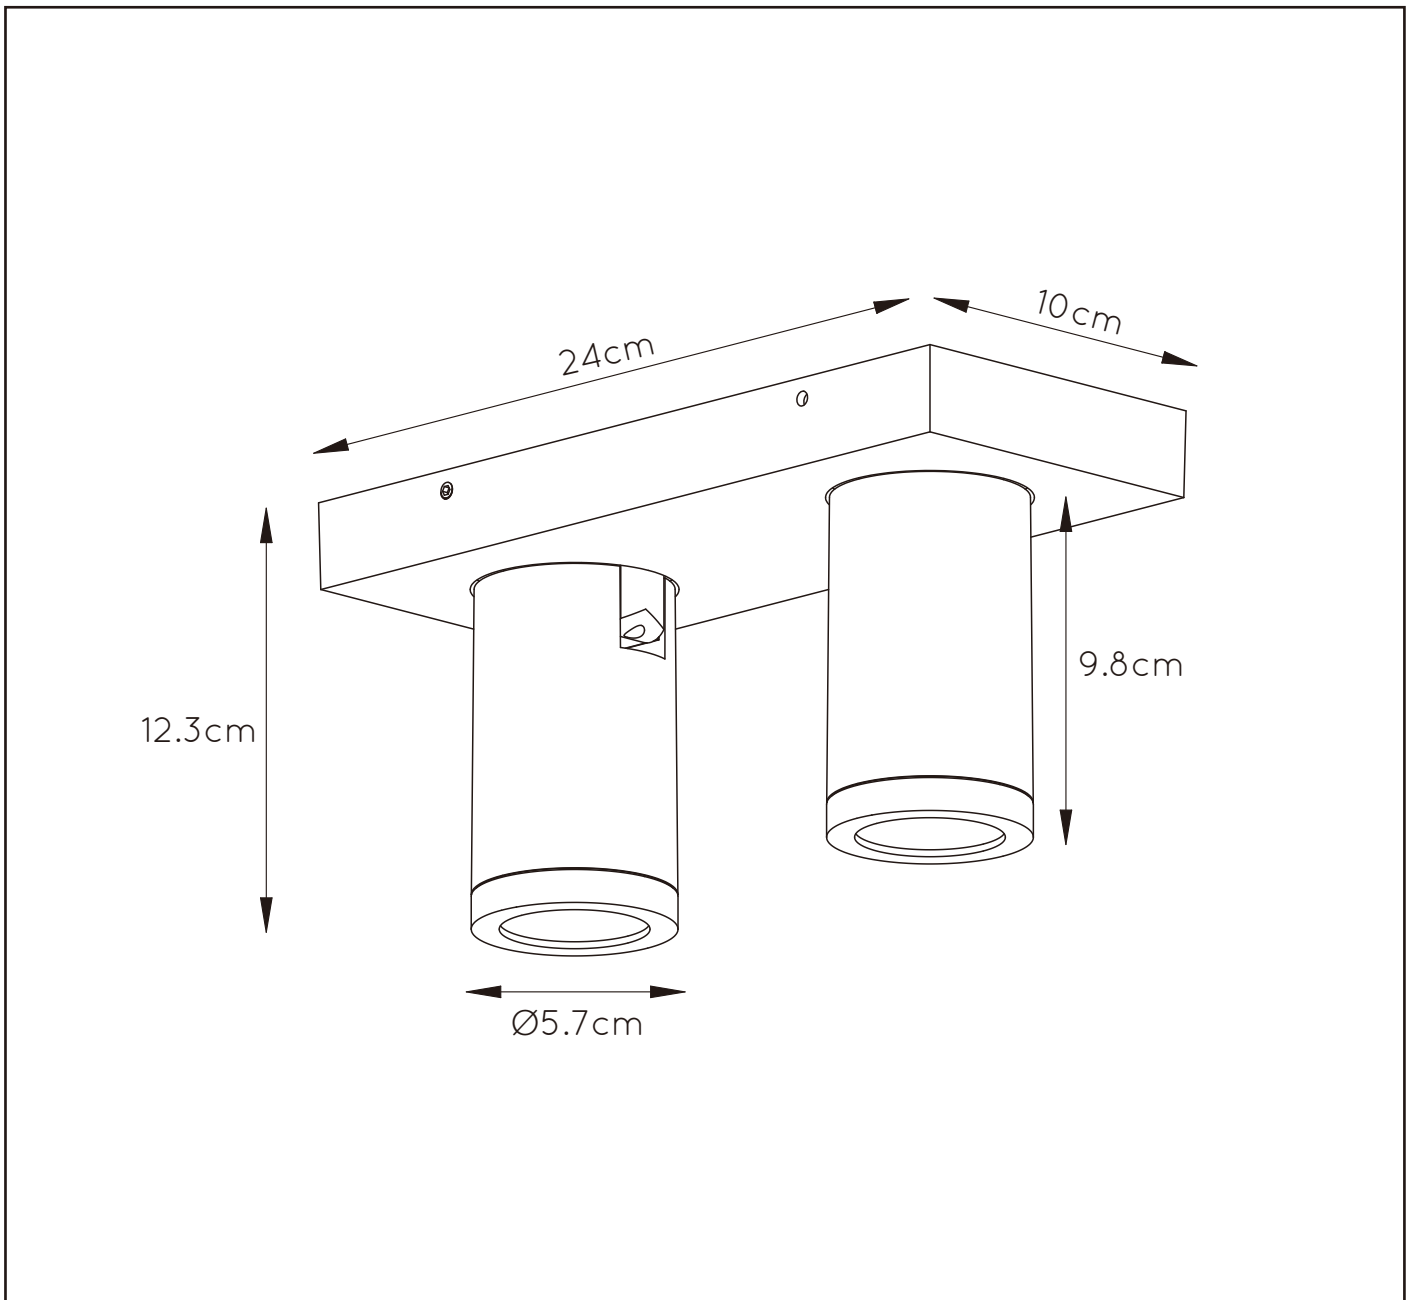

TAYLOR

Item number : 09930/10/30

EAN code : 5411212092632