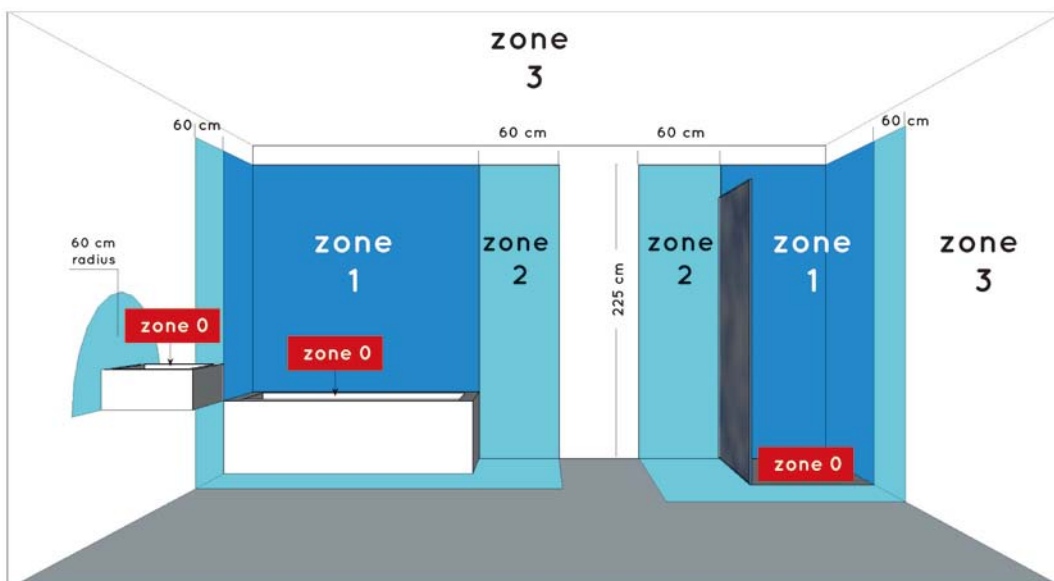

LUCIDE

GENERAL SPECIFICATIONS

RECOMMENDED LUCIDE LIGHT SOURCE

49009/05/30
Light source dimmable : Yes. Dim to warm
Light source incl. : Yes

General

Dimensions LxWxH : 24cm x10cm x 12.3cm
Height maximum : 12.3 cm
Dimensions shade LxWxH : Ø5.7cm x 9.8cm
Main material : aluminium
Ceiling rose material : aluminium
Color : Sand Black
Style : Modern
Shape : oblong
Weight : 1.15kg
Warranty : 2 years

Product specifications

Dimmable : Yes
Light direction : downward
Adjustable in height : Yes
Directional : Directional
Cable : Without Cable
Cable length : N/A
Sensor : Without Sensor
Control : Light Switch Control
IP-Class : 44
Electric class : 1
Light source including ?: Yes
Lamp socket : GU10
Light source number : 2
Power requirements : 220-240V~50Hz
Bulb type & maximum wattage : GU10 LED MAX.2X5W

IP classifications

zone 0

zone 1
minimum

zone 2
minimum

zone 3
minimum

For more specifications of
this product please visit
www.lucide.com

TAYLOR

Item number : 09930/10/30