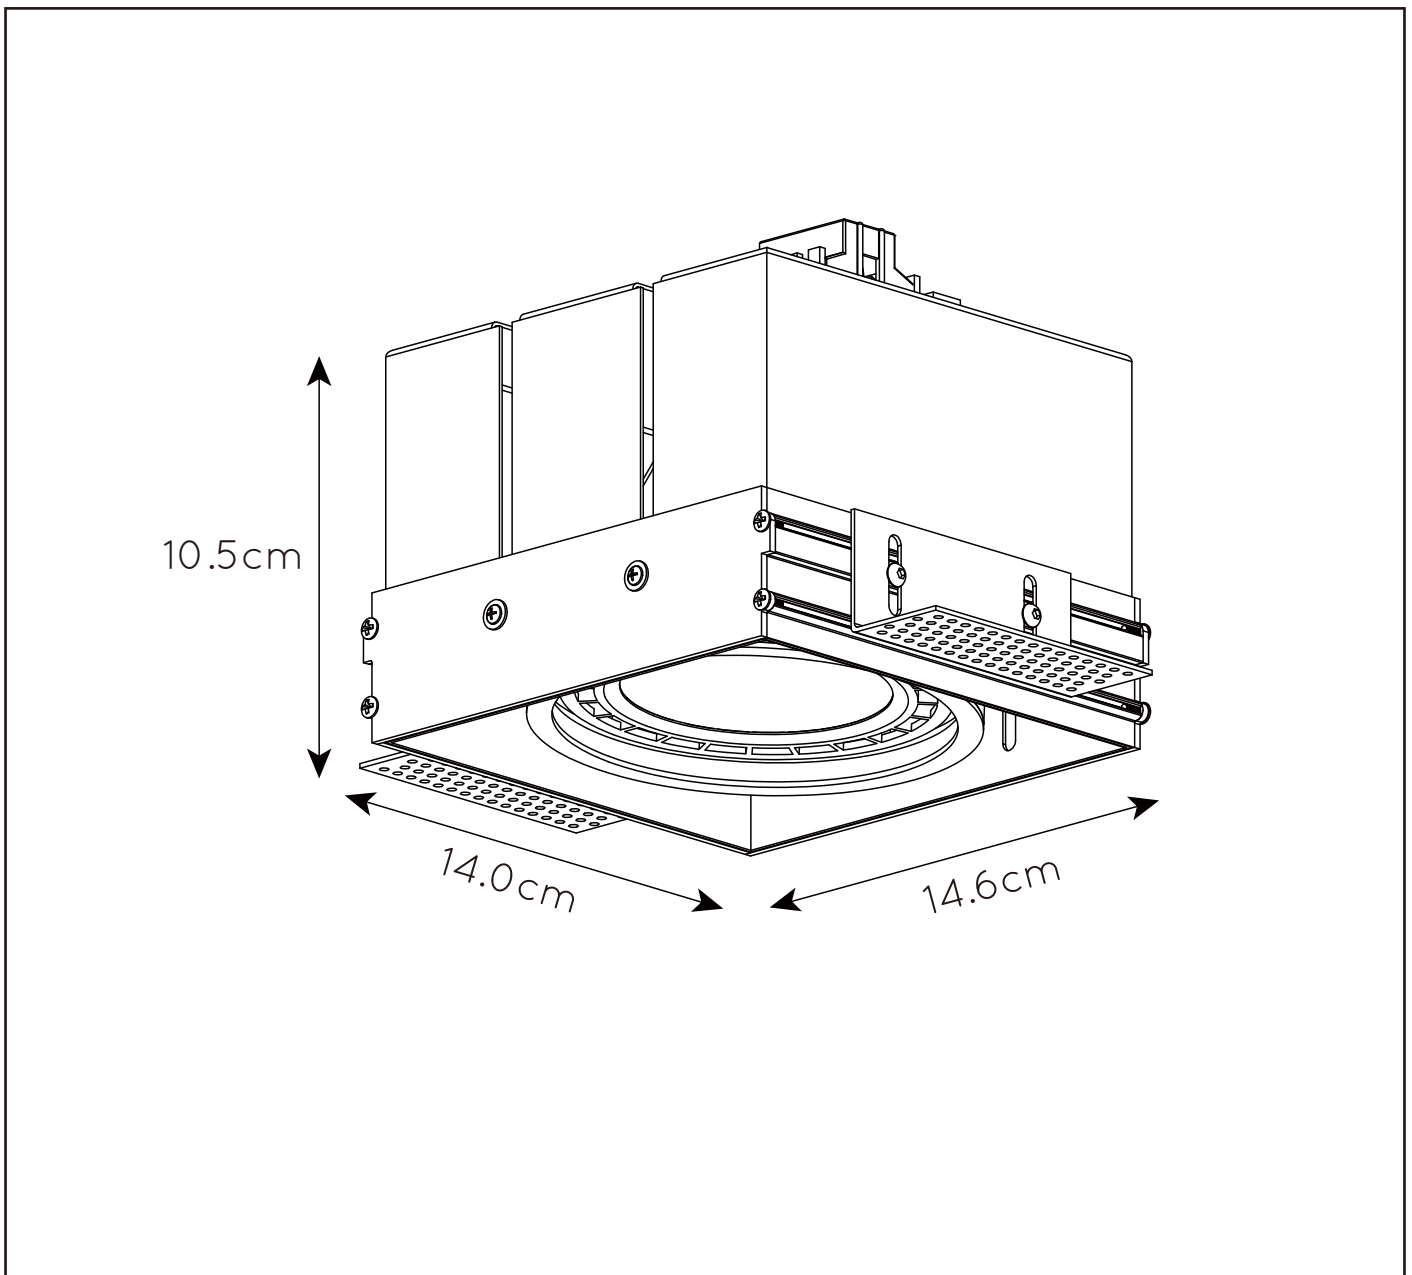

RECOMMENDED LUCIDE LIGHT SOURCE

49041/12/30
 Light source dimmable :
 Yes. dimtowarm
 Light source incl. : No

General

Dimensions LxWxH : 14.6cm x 14.0cm x 10.5cm
Height minimum : N/A
Height maximum : N/A
Dimensions shade LxWxH : N/A
Main material : aluminium
Ceiling rose material : N/A
Color : Sand Black , Sand White
Style : Modern
Shape : square
Weight : 0.92kg
Warranty : 2 years

Product specifications

Dimmable : Yes
Light direction : Downward
Adjustable in height : Not adjustable
Directional : Rotatable - horizontal
Cable : No cable on product
Cable length : N/A
Sensor : Without Sensor
Control : Light Switch Control
IP-Class : IP20
Electric class : 1
Light source including ? : No
Lamp socket : GU10
Light source number : 1
Power requirements : 220-240V~50Hz
Bulb type & maximum wattage : ES111 LED GU10 Max.12W

For more specifications of this product please visit
www.lucide.com

TRIMLESS

item number : 09931/01/30

EAN code : 5 411212092779

item number : 09931/01/31

EAN code : 5 411212092786

LUCIDE

INSTALLATION DRAWING SPECIFICATIONS