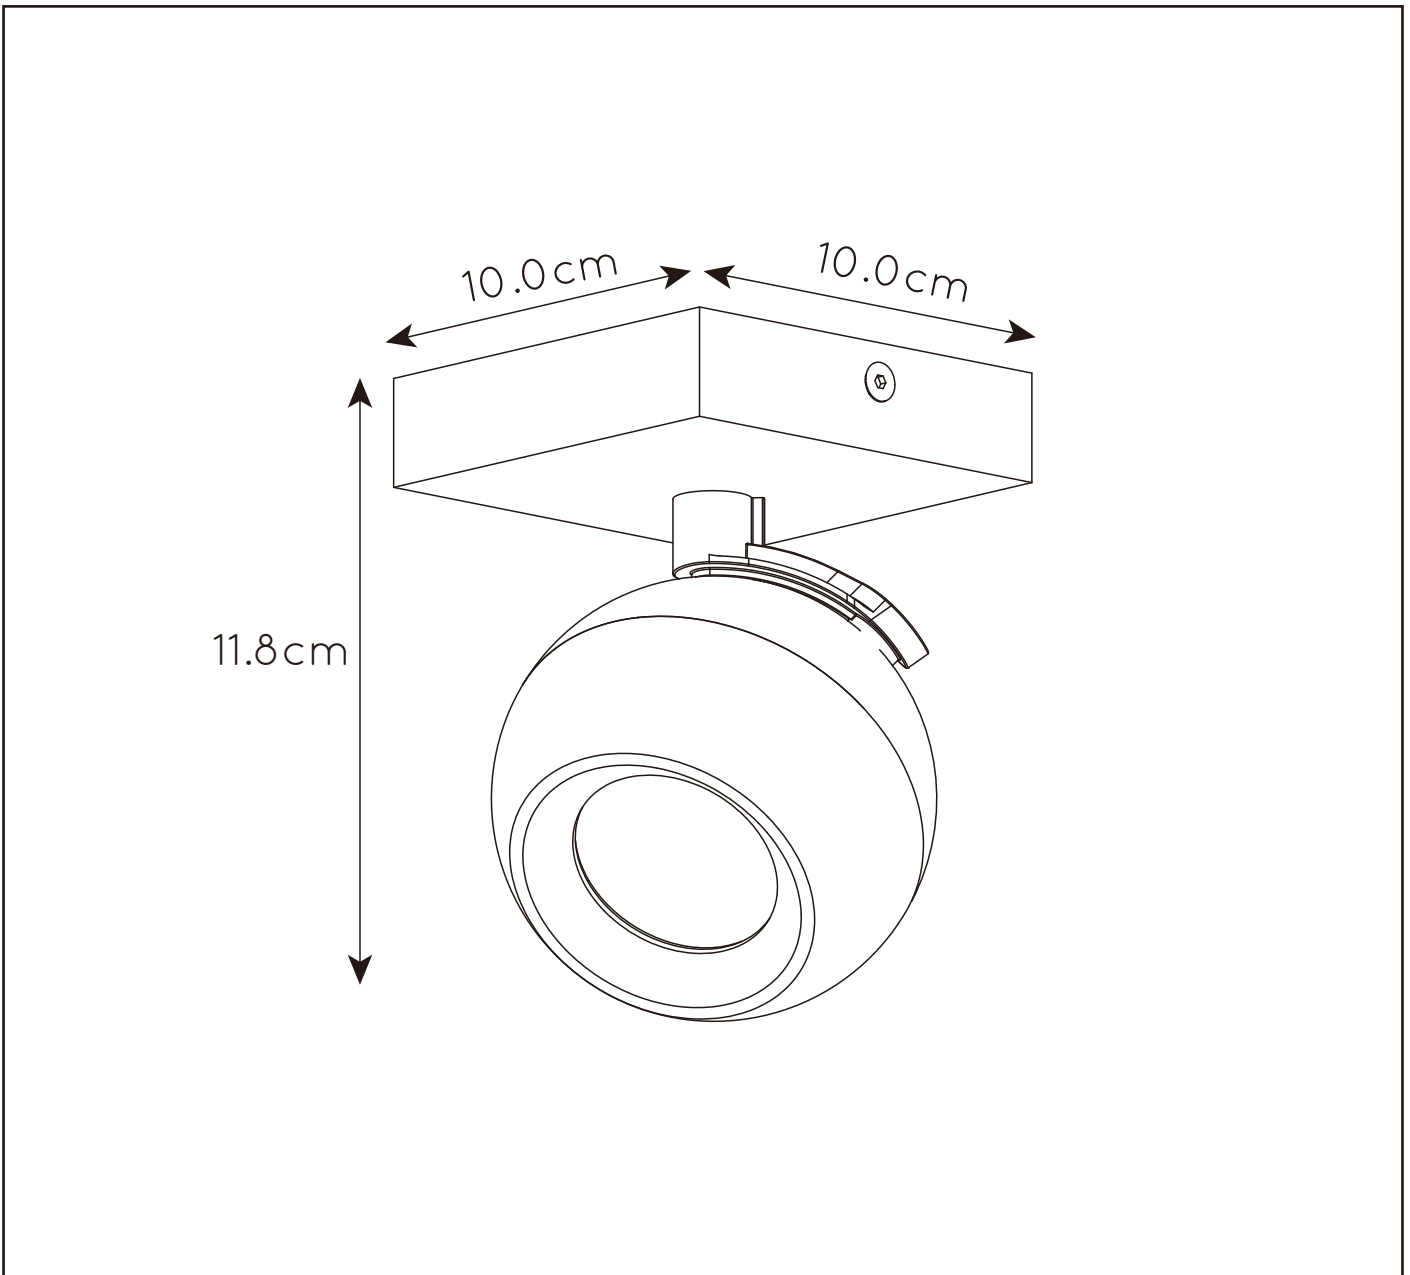

RECOMMENDED LUCIDE LIGHT SOURCE

49009/05/30 , 49009/05/31

Light source dimmable : Yes

Light source incl. : No

General

Dimensions LxWxH : 10 cm x10 cm x 11.8 cm
Height minimum : 11.8 cm
Height maximum : 11.8 cm
Dimensions shade LxWxH : D9.0 cm x 7.8 cm
Main material : Metal
Ceiling rose material : Iron
Color : Sand Black , Sand White
Style : Modern
Shape : Square
Weight : 0.42 kg
Warranty : 2 years

Product specifications

Dimmable : Yes
Light direction : downward
Adjustable in height : Not adjustable
Directional : Rotatable and tiltable
Cable : No cable on product
Cable length : N/A
Sensor : Without Sensor
Control : Light Switch Control
IP-Class : IP20
Electric class : 1
Light source including ?: No
Lamp socket : GU10
Light source number : 1
Power requirements : 220-240V~50Hz
Bulb type & maximum wattage : GU10 MAX.50W

For more specifications of this product please visit
www.lucide.com

FAVORI

item number :09932/01/30

EAN code : 5 411212092816

item number :09932/01/31

EAN code : 5 411212092823

LUCIDE

INSTALLATION DRAWING SPECIFICATIONS