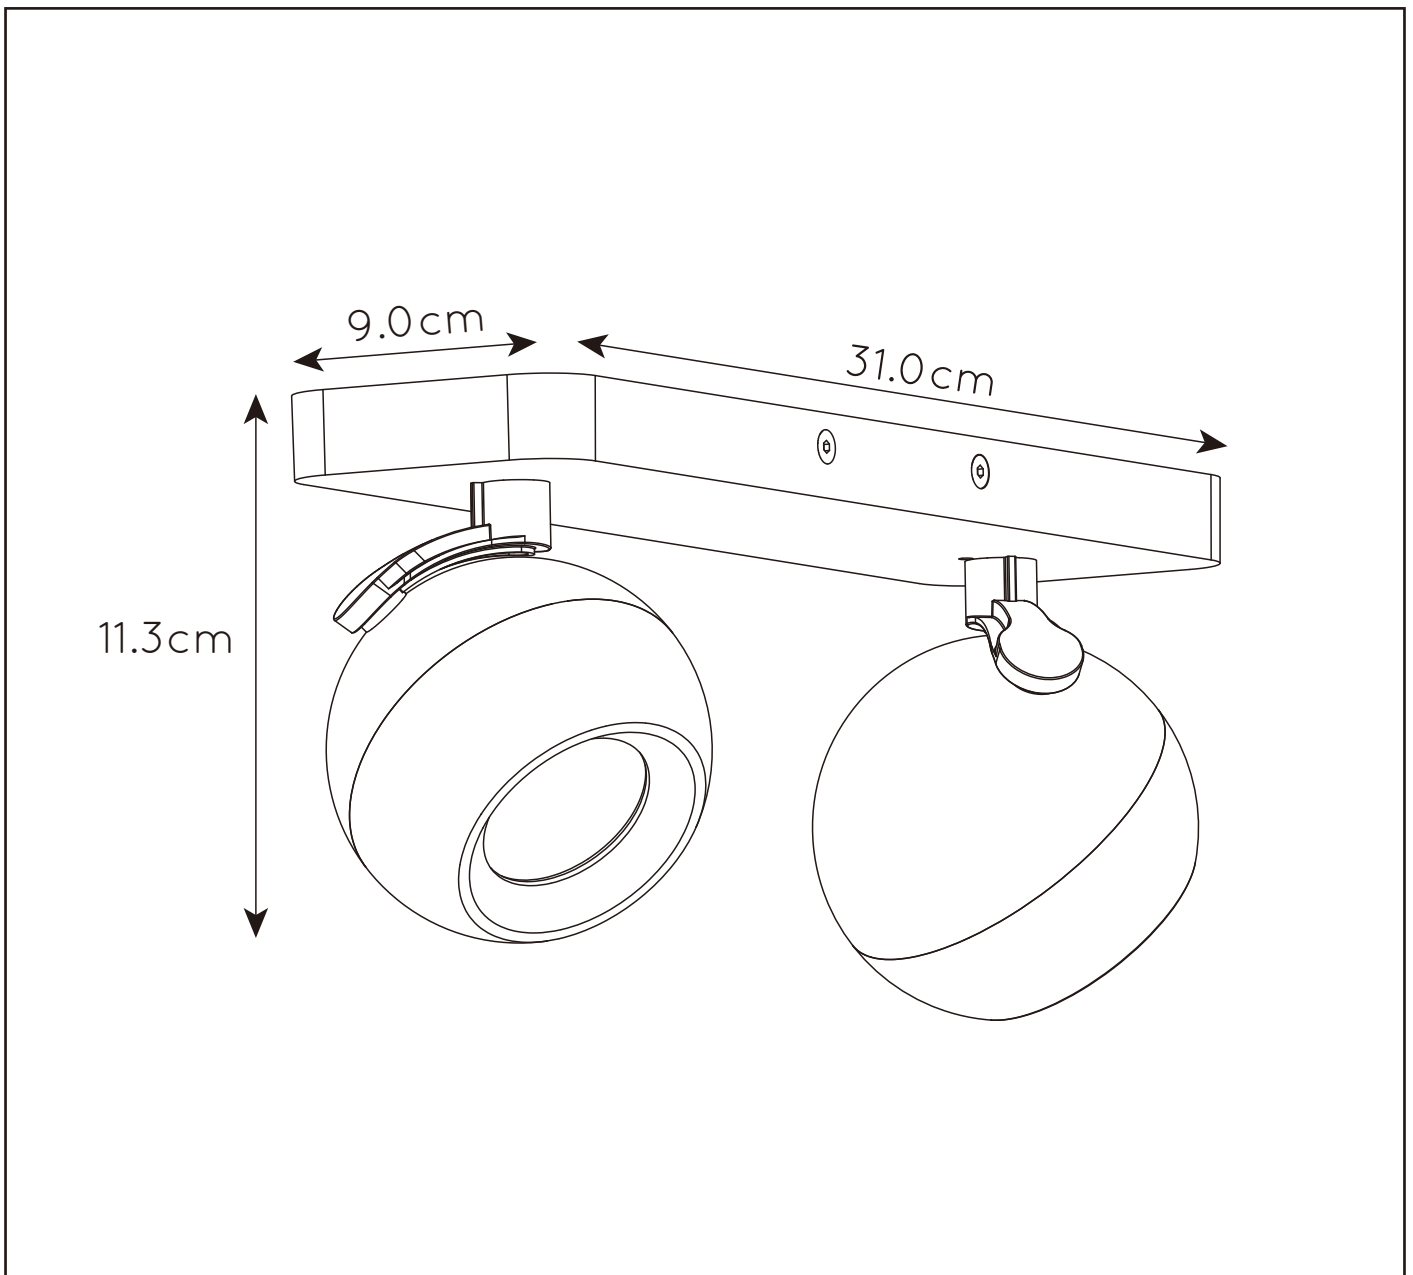

FAVORI

item number :09932/02/30

EAN code : 5411212092830

item number :09932/02/31

EAN code : 5411212092847

For more specifications, dimensions please visit

www.lucide.com