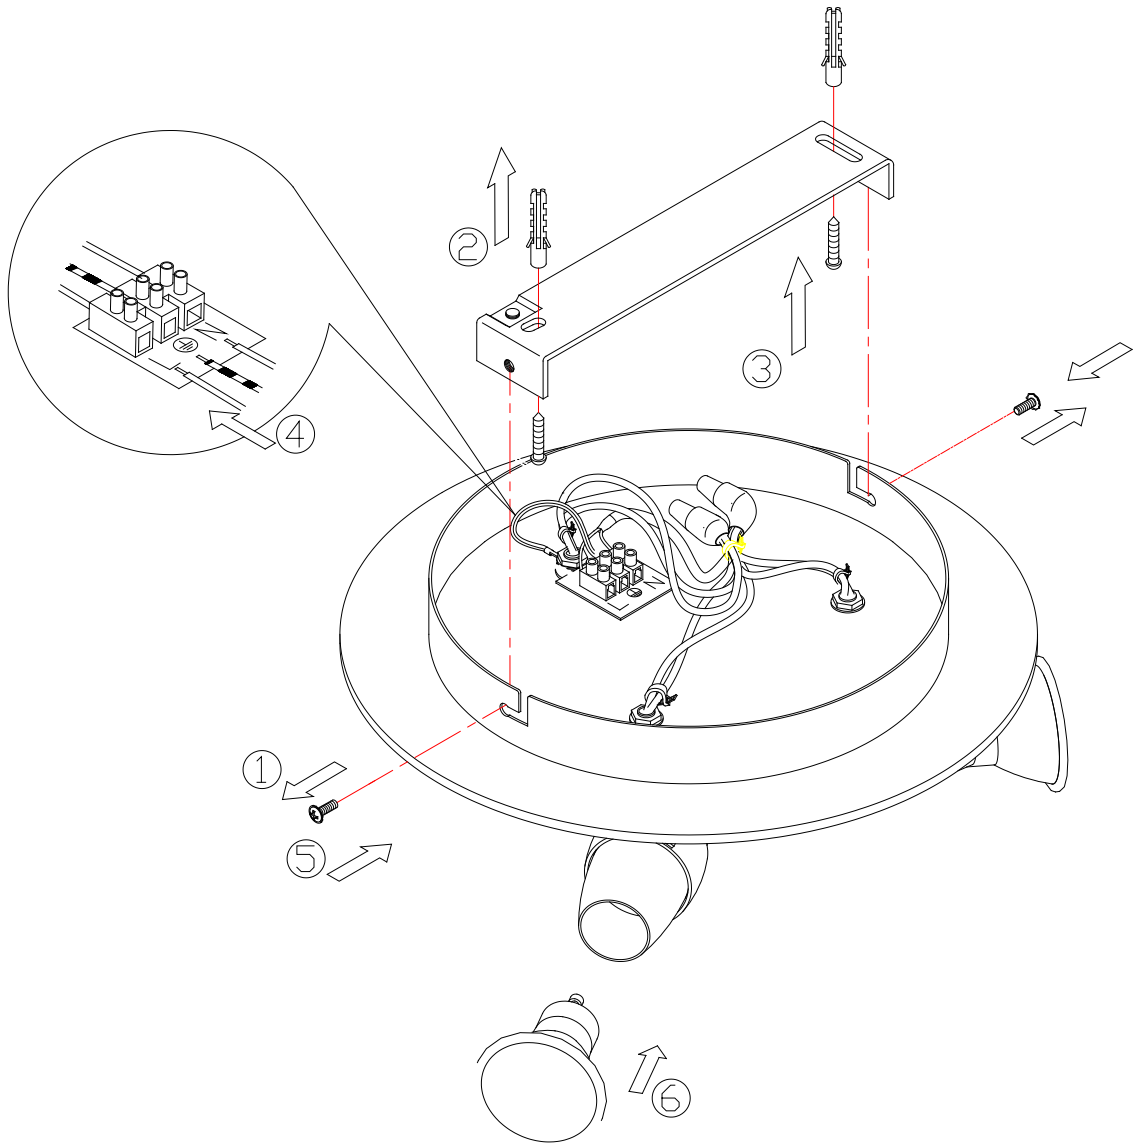

#### Technical details

Materials used:	Metal+glass
Color:	Satin nickel+polish chrome
Dimmable and how is fixture dimmable	Wall dimmer
Size:	Height: 130mm
	Length: 255mm
	Width: 255mm
	Net weight: 1.35kg
Power requirements:	220-240V~50Hz
Bulb type and maximum wattage:	GU10 LED 5W
Number of bulbs:	3xGU10
IP degree:	IP20