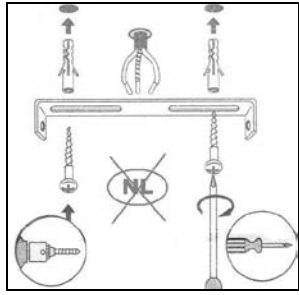

#### Technical details

Materials used:	Metal+glass
Color:	Satin nickel+polish chrome
Dimmable and how is fixture dimmable	Wall dimmer
Size:	Height: 130mm
	Length: 255mm
	Width: 255mm
	Net weight: 1.35kg
Power requirements:	220-240V~50Hz
Bulb type and maximum wattage:	GU10 LED 5W
Number of bulbs:	3xGU10
IP degree:	IP20