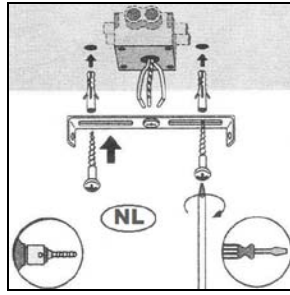

#### Technical details

Materials used:	Metal+glass
Color:	Satin nickel+polish chrome
Dimmable and how is fixture dimmable	Wall dimmer
Size:	Height: 130mm
	Length: 255mm
	Width: 255mm
	Net weight: 1.35kg
Power requirements:	220-240V~50Hz
Bulb type and maximum wattage:	GU10 LED 5W
Number of bulbs:	3xGU10
IP degree:	IP20