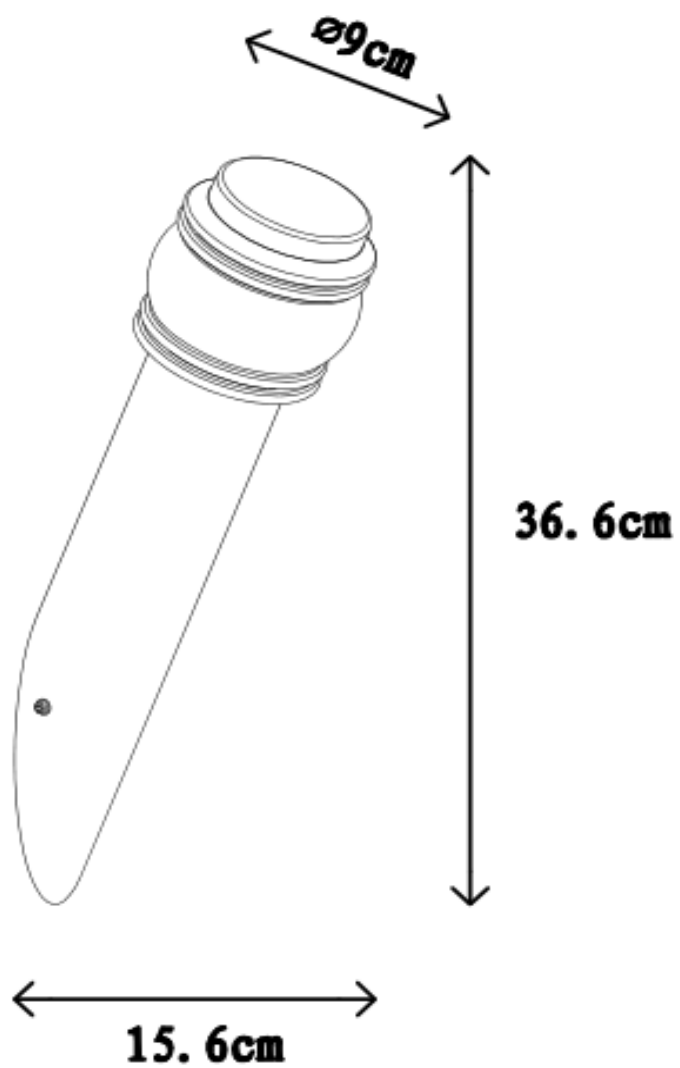

Line drawing of the item (with outline dimensions)

Item number: 11807/01/30

Installation drawing (the same as it in its instruction manual)

Technical details

materials used:		Stainless steel
color:		Black
dimmable and how is the fixture dimmable:		
size:	Height:	15.6cm
	Length:	36.6cm
	Width:	9 cm
	Net Weight:	0.44kg
power requirements:		220-240V ~50HZ
bulb type and maximum Wattage:		E14 Max 40W
number of bulbs:		1XE14
IP degree:		IP44