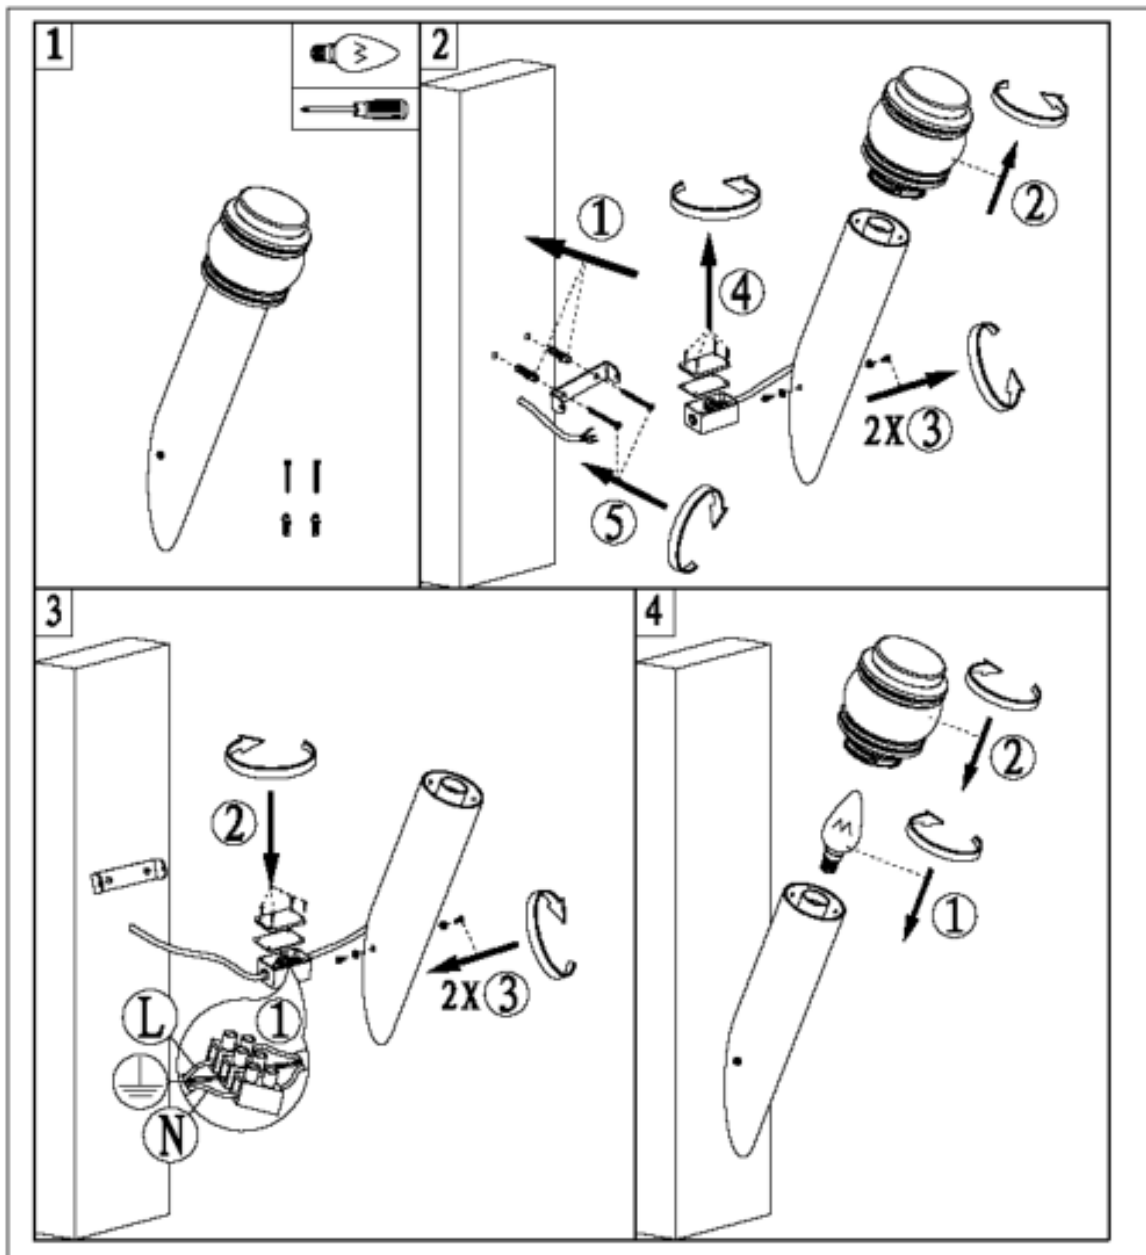

Line drawing of the item (with outline dimensions)

Item number: 11807/01/30

Installation drawing (the same as it in its instruction manual)

Technical details

materials used:		Stainless steel
color:		Black
dimmable and how is the fixture dimmable:		
size:	Height:	15.6cm
	Length:	36.6cm
	Width:	9 cm
	Net Weight:	0.44kg
power requirements:		220-240V ~50HZ
bulb type and maximum Wattage:		E14 Max 40W
number of bulbs:		1XE14
IP degree:		IP44