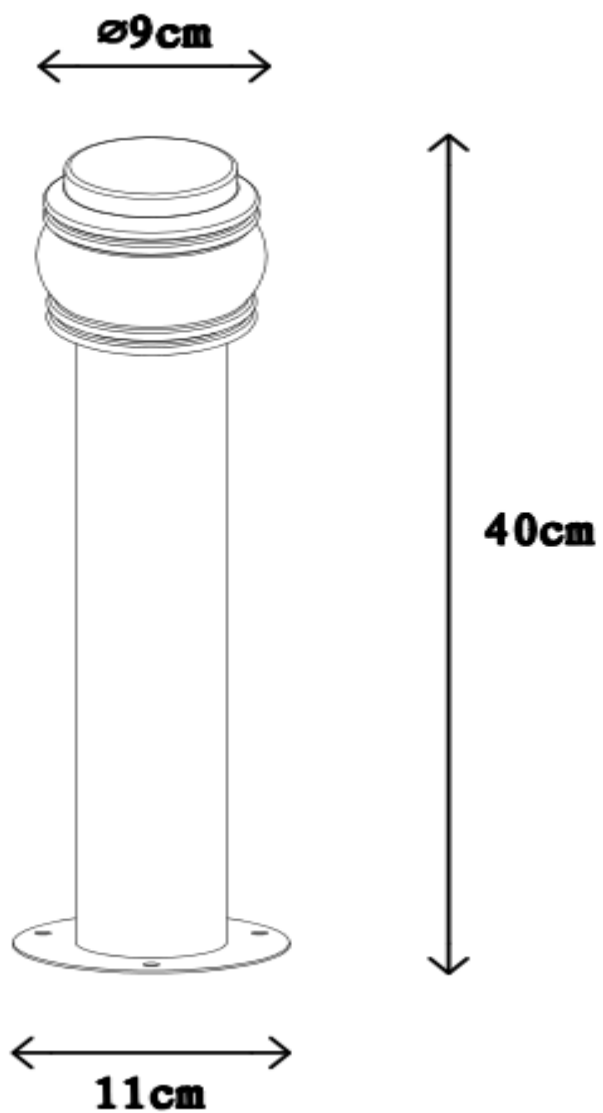

Line drawing of the item (with outline dimensions)

Item number: 11807/40/12

Installation drawing (the same as it in its instruction manual)

Technical details

materials used:		Stainless steel
color:		Stainless steel
dimmable and how is the fixture dimmable:		
size:	Height:	11cm
	Length:	40 cm
	Width:	9 cm
	Net Weight:	0.5 kg
power requirements:		220-240V ~50HZ
bulb type and maximum Wattage:		E14 Max 40W
number of bulbs:		1XE14
IP degree:		IP44