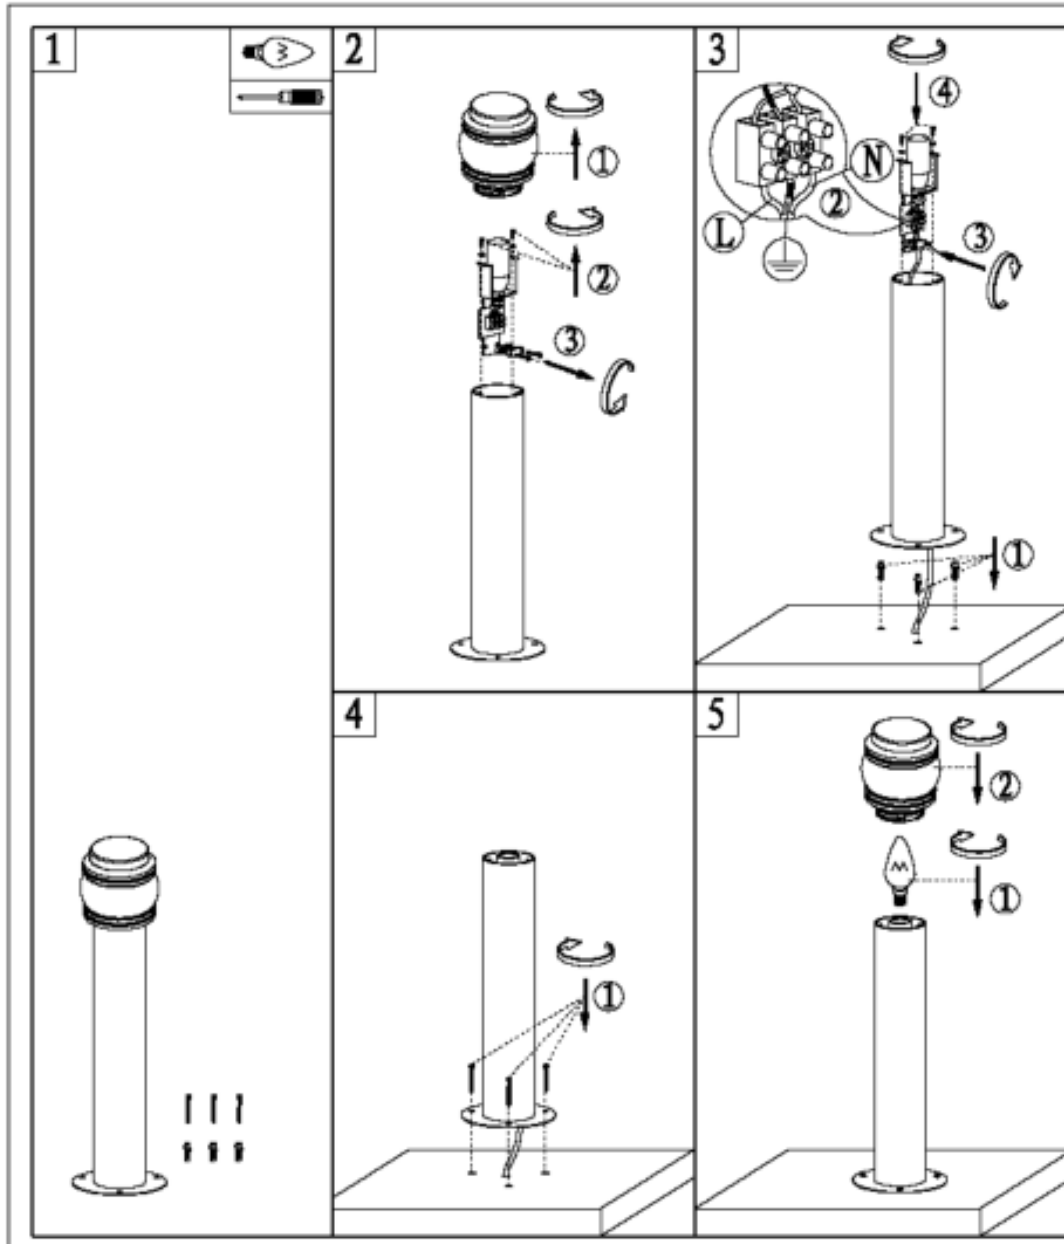

Line drawing of the item (with outline dimensions)

Item number: 11807/40/12

Installation drawing (the same as it in its instruction manual)

Technical details

materials used:		Stainless steel
color:		Stainless steel
dimmable and how is the fixture dimmable:		
size:	Height:	11cm
	Length:	40 cm
	Width:	9 cm
	Net Weight:	0.5 kg
power requirements:		220-240V ~50HZ
bulb type and maximum Wattage:		E14 Max 40W
number of bulbs:		1XE14
IP degree:		IP44