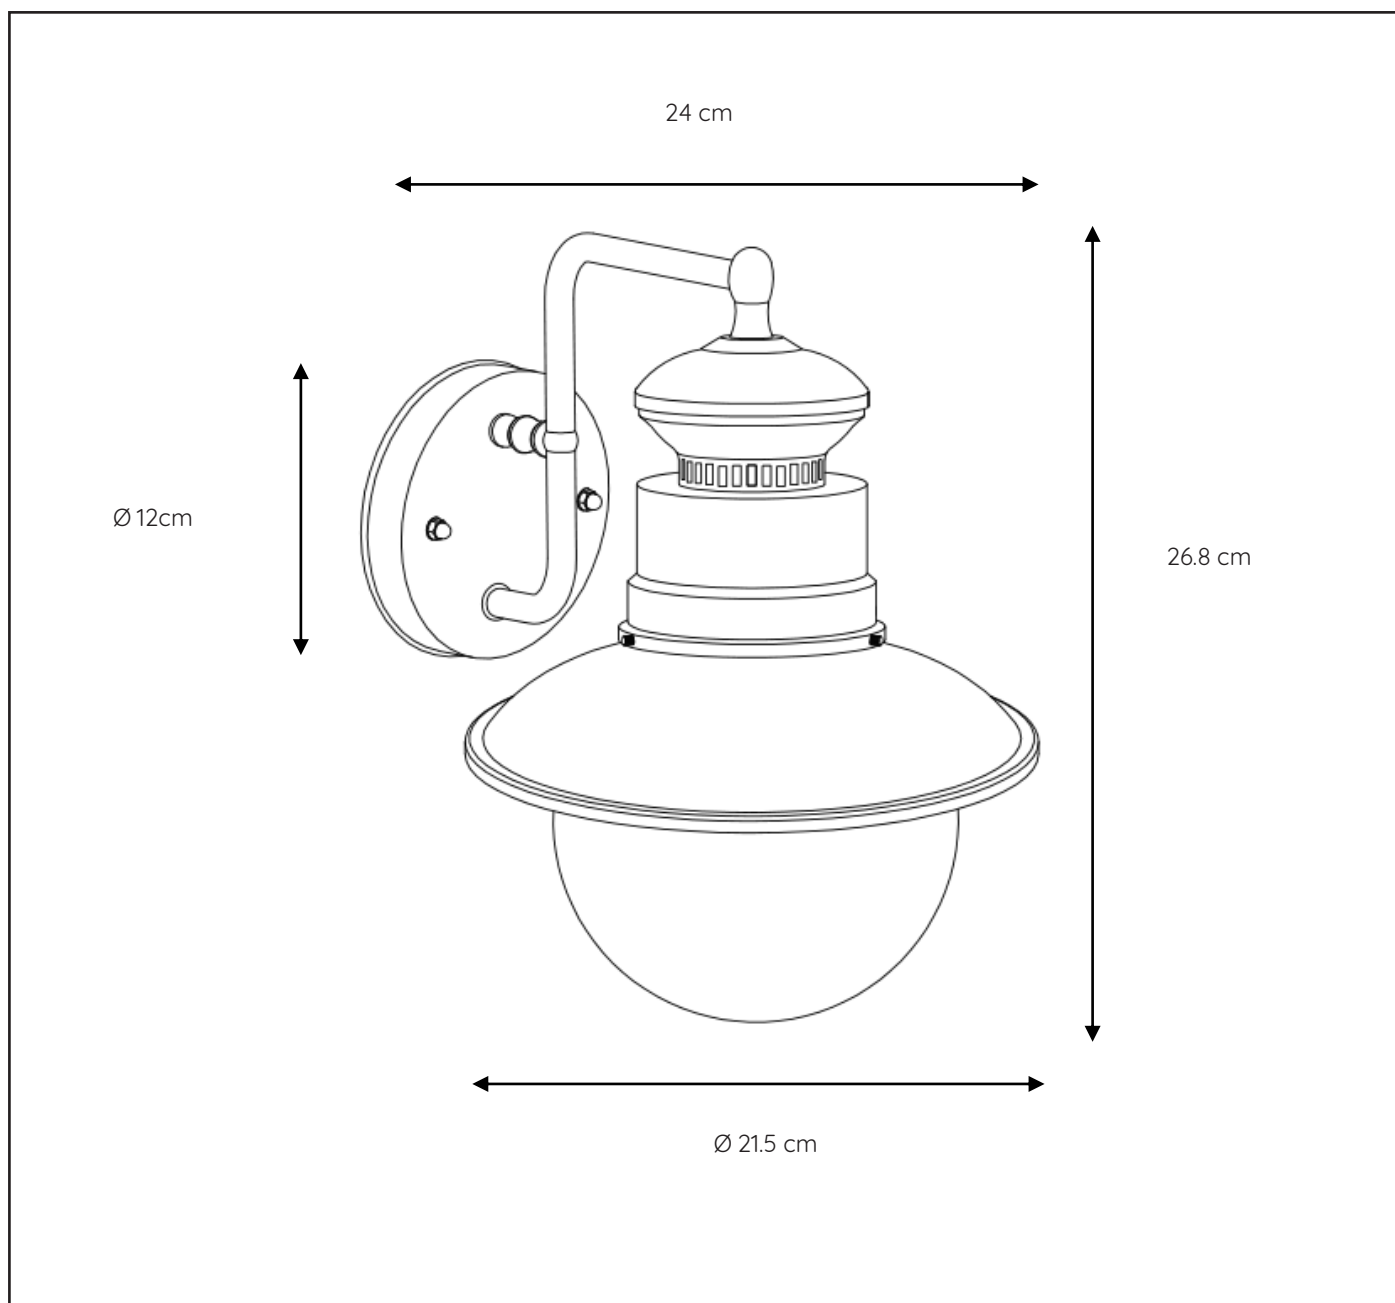

**RECOMMENDED LUCIDE
 LIGHT SOURCE**
49020/05/60
 Light source dimmable : Yes
 Light source incl. : No

General

Dimensions LxWxH : 24 cm x Ø21.5 cm x 26.8 cm
Height minimum : 12 cm
Height maximum : 26.8 cm
Dimensions shade LxWxH : Ø21.5 cm x 26.8 cm
Main material : Steel, Aluminum
Ceiling rose material : -
Color : Galvanized & Black
Style : Modern
 Shape : Round
Weight : 1.05 kg
Warranty : 2 years

Product specifications

Dimmable : No
Light direction : Downlight
Adjustable in height : No
Directional : Directional
Cable : No
Cable length : -
Sensor : Without Sensor
Control : Light Switch Control
IP-Class : 44
Electric class : 1
Light source including ?: No
Lamp socket : E27
Light source number : 1
Power requirements : 220-240V~50Hz
Bulb type & maximum wattage : E27 max. 60W

IP44

IP54

IP65

IP67

Explanation of IP numbers for degrees of protection, see safety instruction manual in the box.

For more specifications of this product please visit

www.lucide.com

FIGO

Item number : 11811/01/06

EAN code : 5 411212114396

Item number : 11811/01/30

EAN code : 5 411212114389

For more specifications, dimensions please visit

www.lucide.com

LUCIDE

INSTALLATION DRAWING SPECIFICATIONS