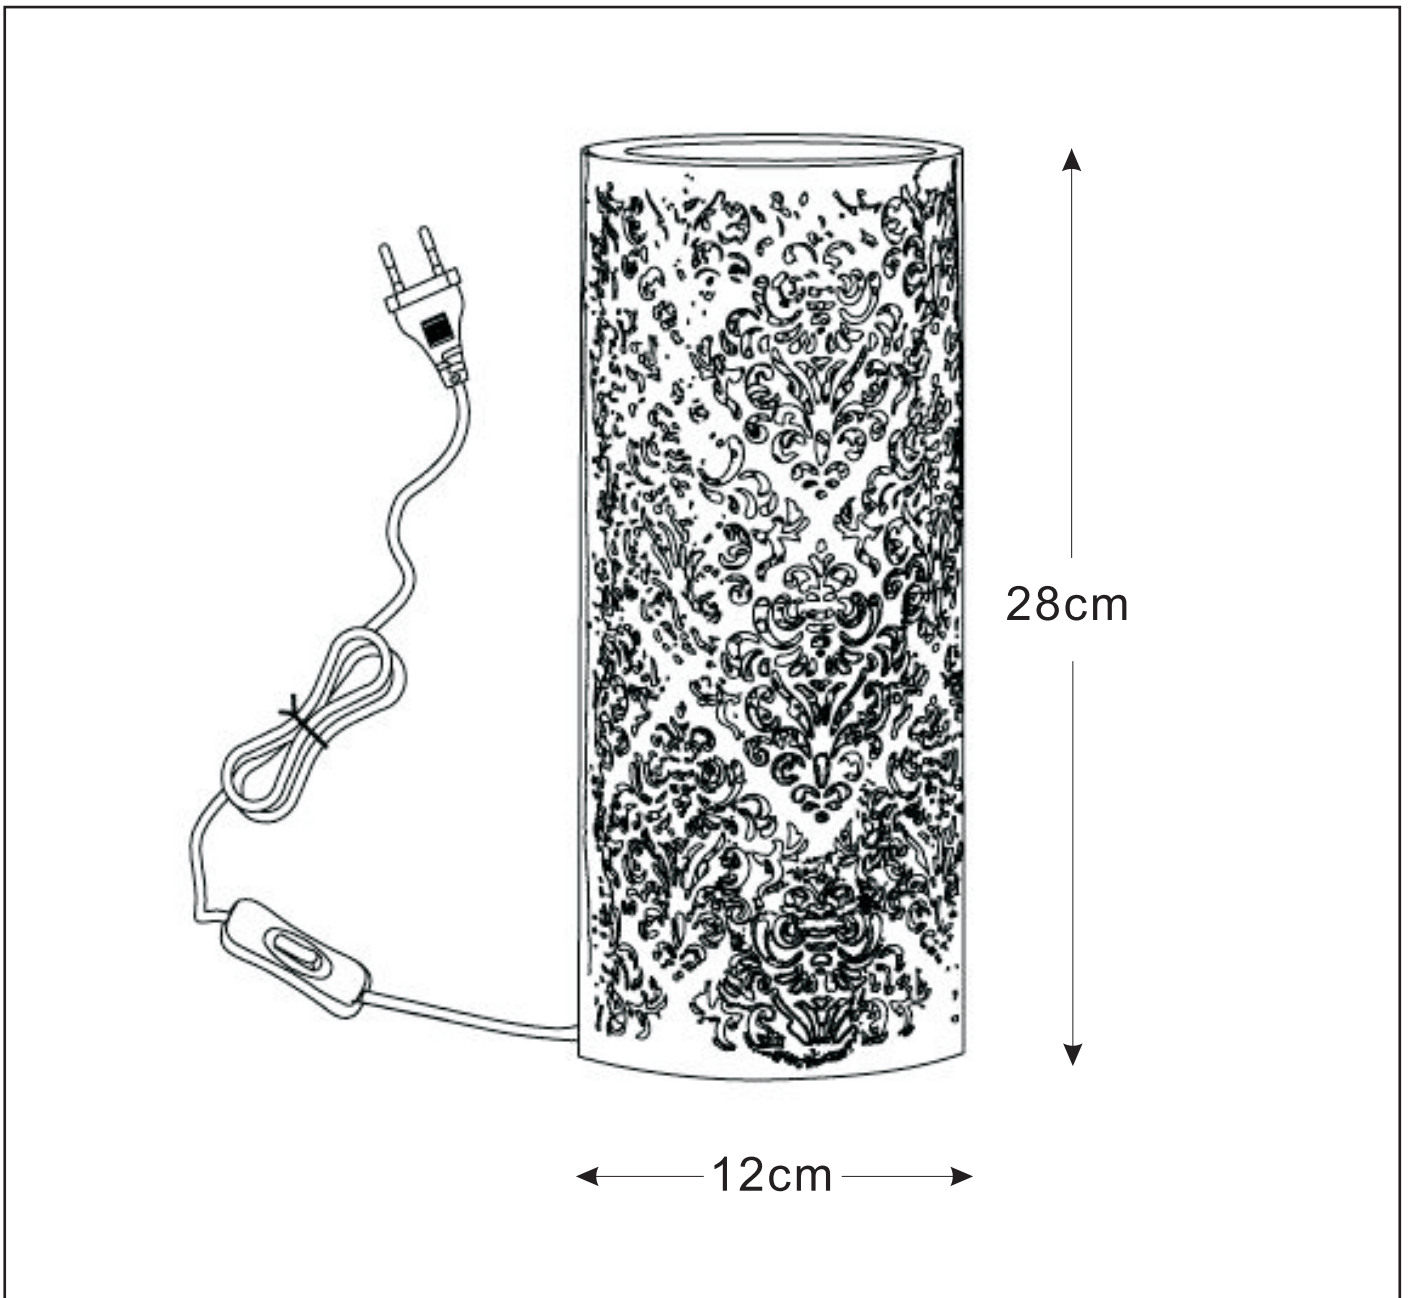

**RECOMMENDED LUCIDE
LIGHT SOURCE**

49022/04/67

Light source dimmable : Yes

Light source incl. : No

General

Dimensions LxWxH : 12.0cm x 12.0cm x 28.0cm
Height minimum : 28.0cm
Height maximum : 28.0cm
Dimensions shade LxWxH : 12.0cm x 12.0cm x 28.0cm
Main material : Porcelain
Ceiling rose material : -
Color : White
Style : Modern
Shape : Cylinder shape
Weight : 0.95 kg
Warranty : 2 years

Product specifications

Dimmable : No
Light direction : Around(Diffuse)
Adjustable in height : No
Directional : Not Directional
Cable : Yes, Cable On Product
Cable length : 170 cm
Sensor : Without Sensor
Control : On/Off Switch In The Cord
IP-Class : 20
Electric class : 2
Light source including ? : No
Lamp socket : E14
Light source number : 1
Power requirements : 220-240V~50Hz
Bulb type & maximum wattage : E14-max.25W

For more specifications of this product please visit

www.lucide.com

KANT

item number : 13511/01/31

EAN code : 5411212133489

For more specifications, dimensions please visit

www.lucide.com

LUCIDE