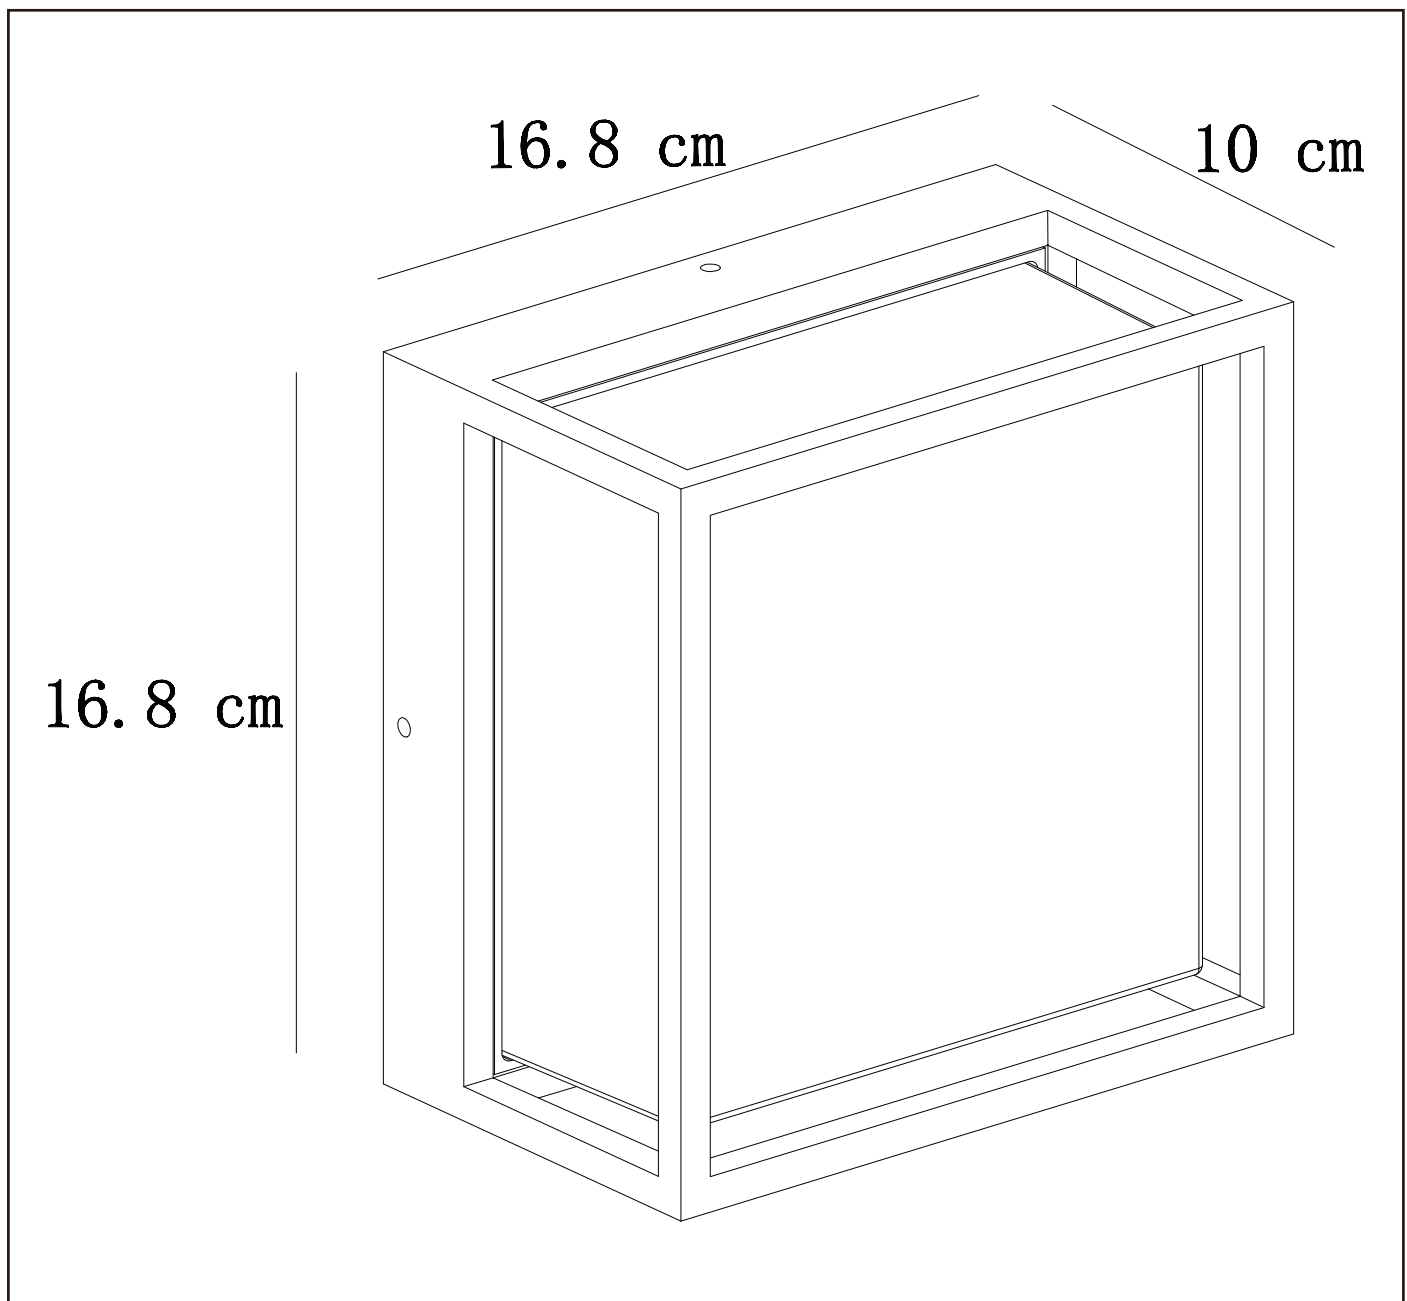

LUCIDE

TECHNICAL DRAWING & DIMENSIONS

SINGA-LED

Item number : 15801/10/30
EAN code : 5 411212151827

For more specifications, dimensions please visit
www.lucide.com