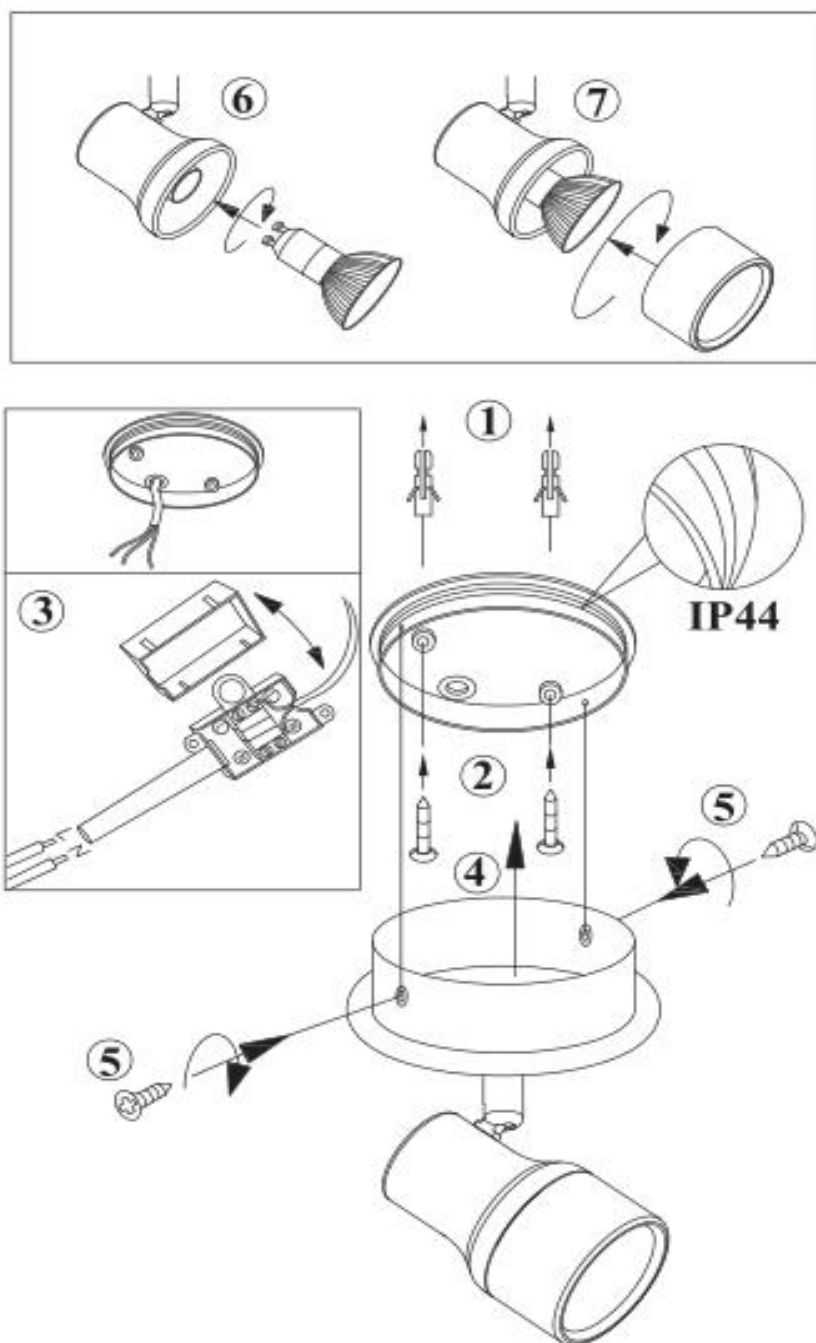

### General

Dimensions LxWxH : 10 cm x 10 cm x 14 cm  
 Height minimum : 12 cm  
 Height maximum : 14 cm  
 Dimensions shade LxWxH : Ø 5.4cm x 8.7cm  
 Main material : Metal+ glass  
 Ceiling rose material : Metal  
 Color : chrome/white  
 Style : Modern  
 Shape : -  
 Weight : 0.37 kg  
 Warranty : 2 years

### Installation of items in bathroom:

### Product specifications

Dimmable : Yes  
 Light direction : Around (Diffuse)  
 Adjustable in height : Not adjustable In Height (Before Installation)  
 Directional : Directional  
 Cable : No cable On Product  
 Cable length : -  
 Sensor : Without Sensor  
 Control : No  
 IP-Class : 44  
 Electric class : 2  
 Light source including: Yes  
 Lamp socket : GU10  
 Light source number : 1  
 Power requirements : 220-240V~50Hz  
 Bulb type & maximum wattage : GU10 LED 5W

# SIRENE-LED

item number : 17948/05/11  
EAN code : 5411212176097  
item number : 17948/05/31  
EAN code : 5411212176103

For more specifications, dimensions please visit  
[www.lucide.com](http://www.lucide.com)