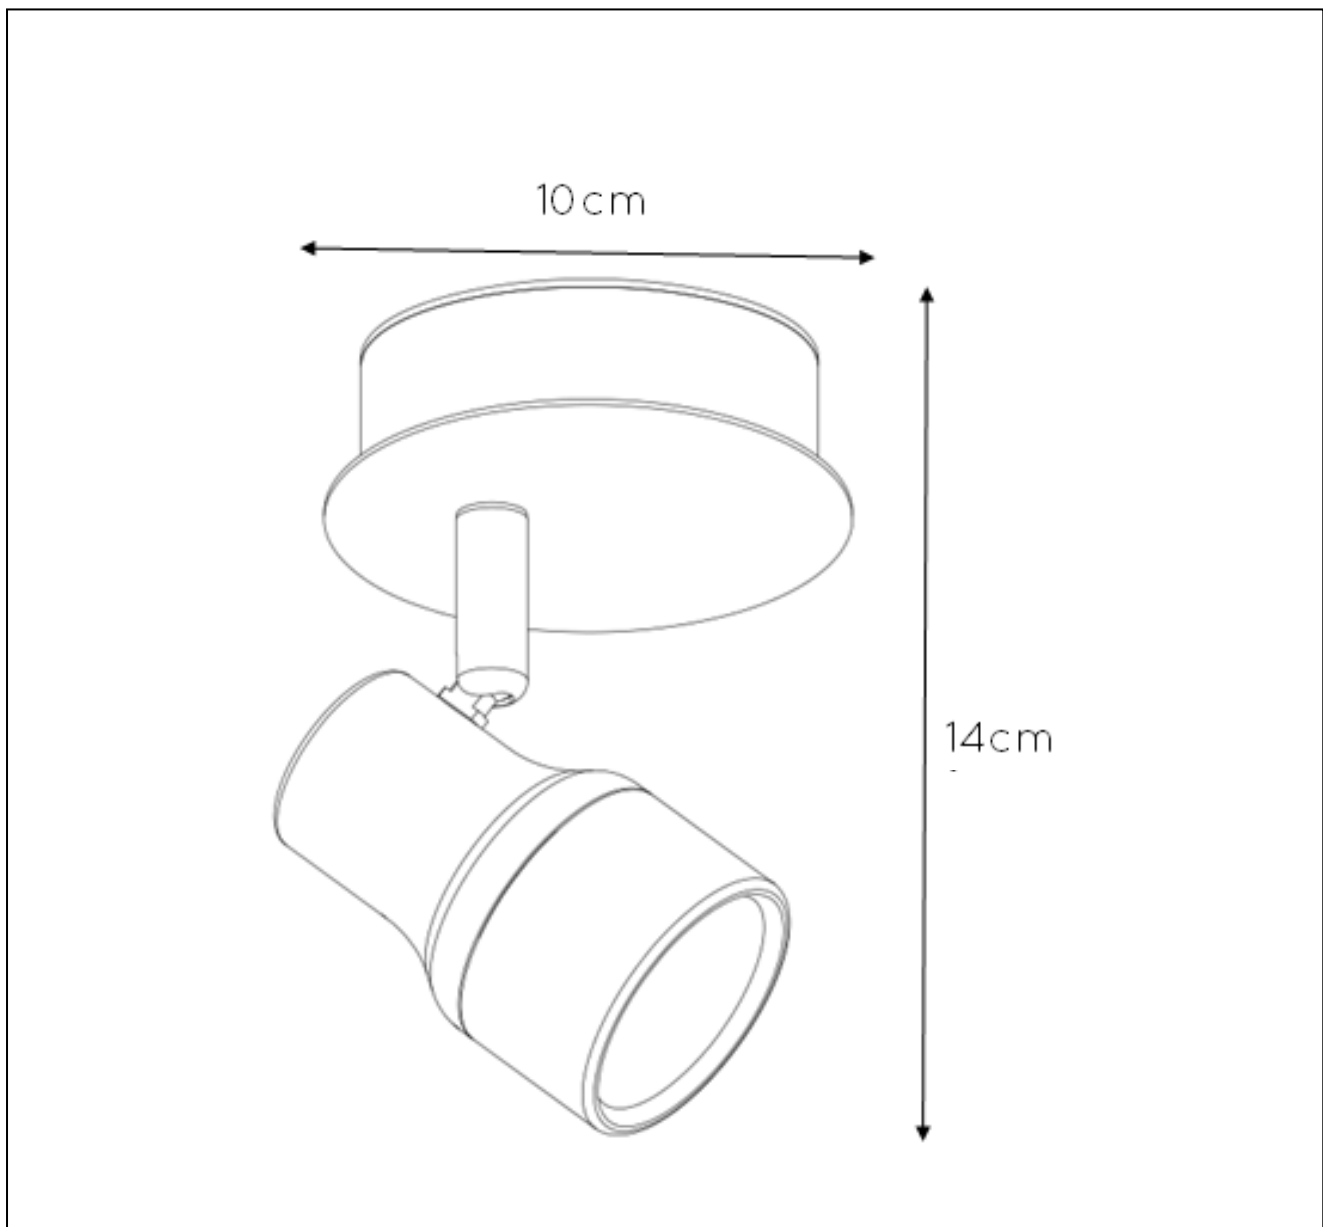

For more specifications, dimensions please visit
www.lucide.com