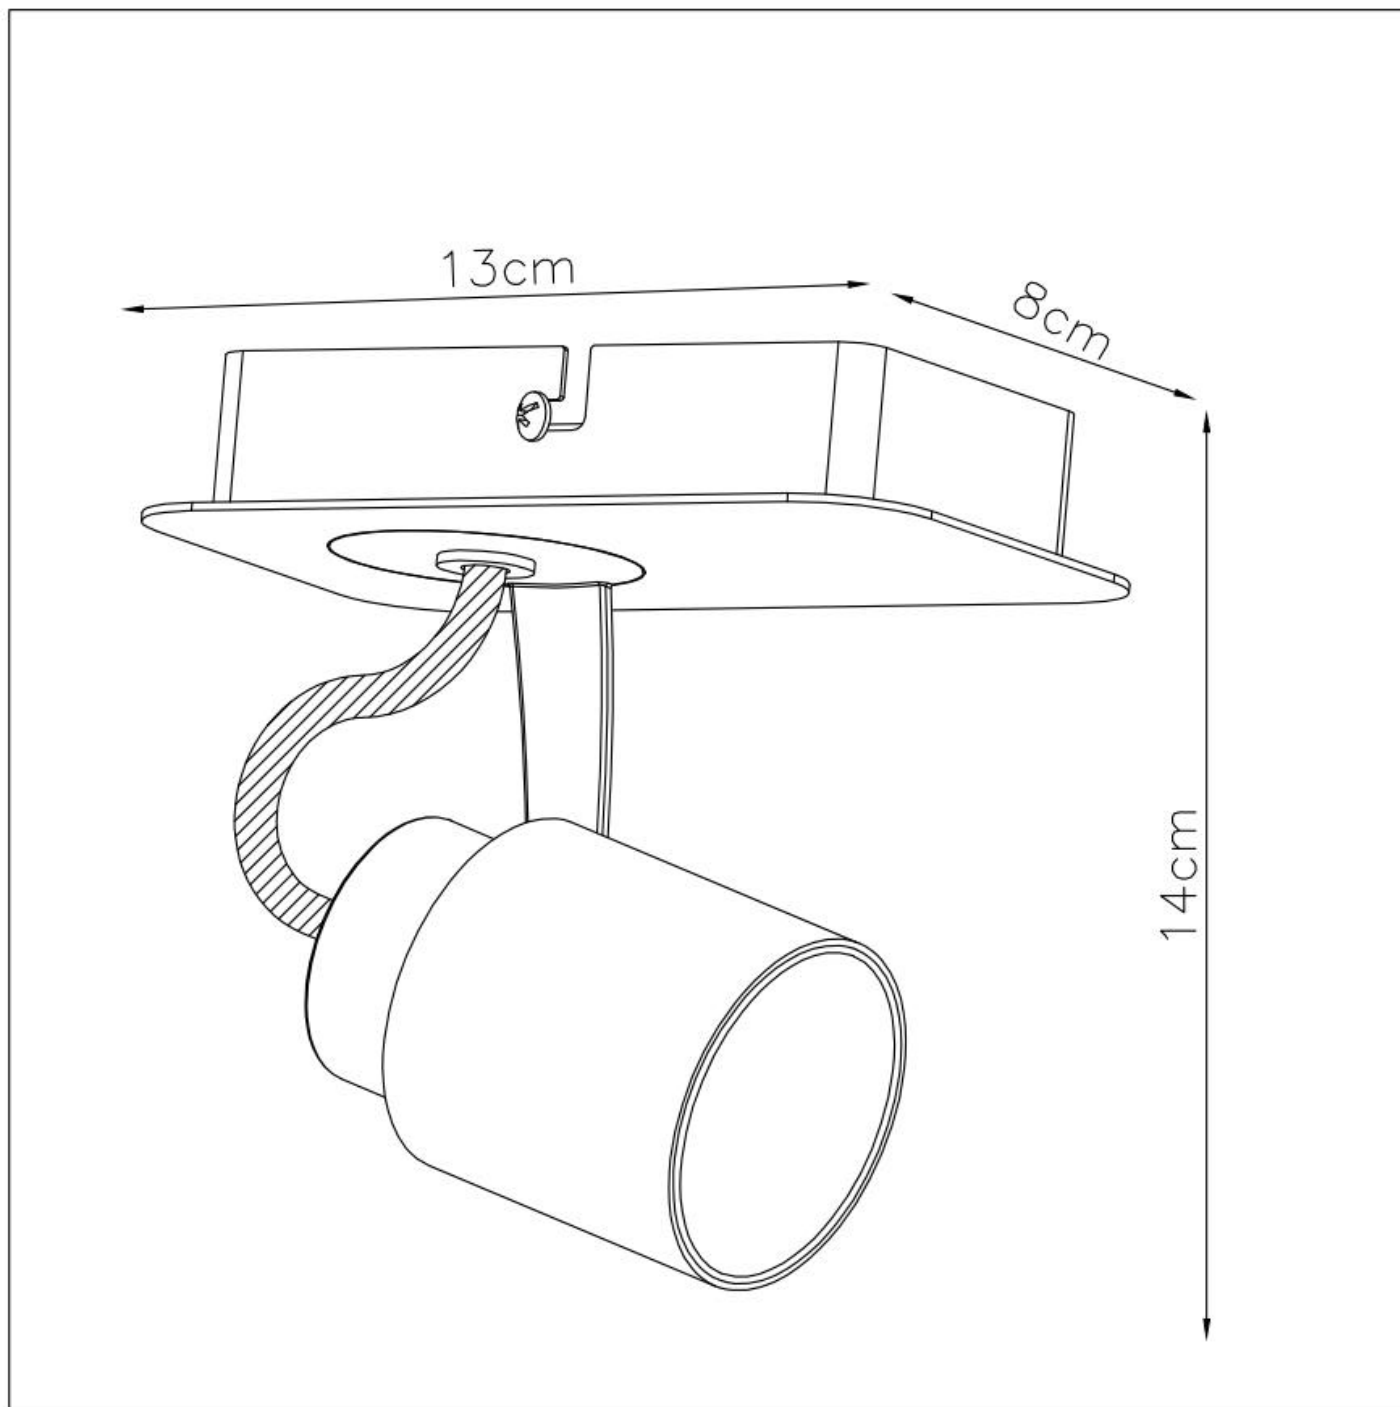

DICA LED

Item number : 17989/05/31

EAN code:5411212176400

For more specifications, dimensions please visit

www.lucide.com