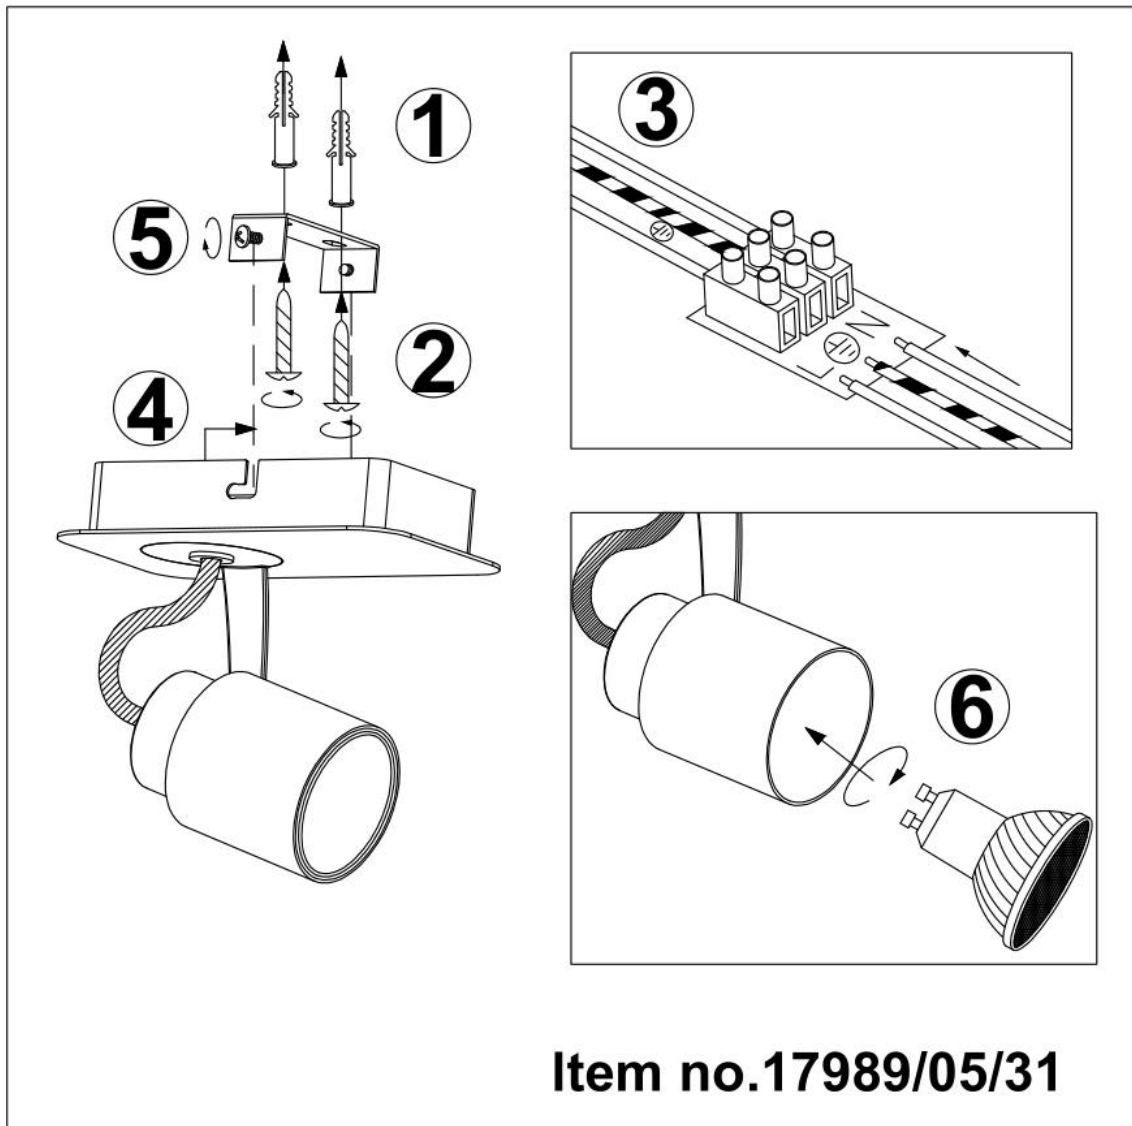

RECOMMENDED LUCIDE LIGHT SOURCE

49006/05/30
Light source dimmable: Yes
Light source incl. : Yes

General

Dimensions LxWxH : 13cmx8cmx14cm
Height minimum : 11 cm
Height maximum : 14 cm
Dimensions shade LxWxH: 5.3cmx5.3cmx5.3cm
Main material : Metal
Ceiling rose material : Metal
Color : Matt Black & Matt White
Style : Modern
Shape :-
Weight : 0.42kg
Warranty : 2 years

Product specifications

Dimmable : Yes
Light direction : Around (Diffuse)
Adjustable in height : Not Adjustable In Height (Before Installation)
Directional : Directional
Cable : No Cable On Product
Cable length : -
Sensor : Without Sensor
Control : Light Switch Control
IP-Class : 20
Electric class : 1
Light source including : Yes
Lamp socket : GU10
Light source number : 1
Power requirements : 220-240V~50Hz
Bulb type & maximum wattage : LED GU10 Max.5W

For more specifications of this product please visit

www.lucide.com

DICA LED

Item number : 17989/05/31

EAN code:5411212176400

For more specifications, dimensions please visit

www.lucide.com

Dit product bevat een lichtbron van energie-efficiëntieklasse A+