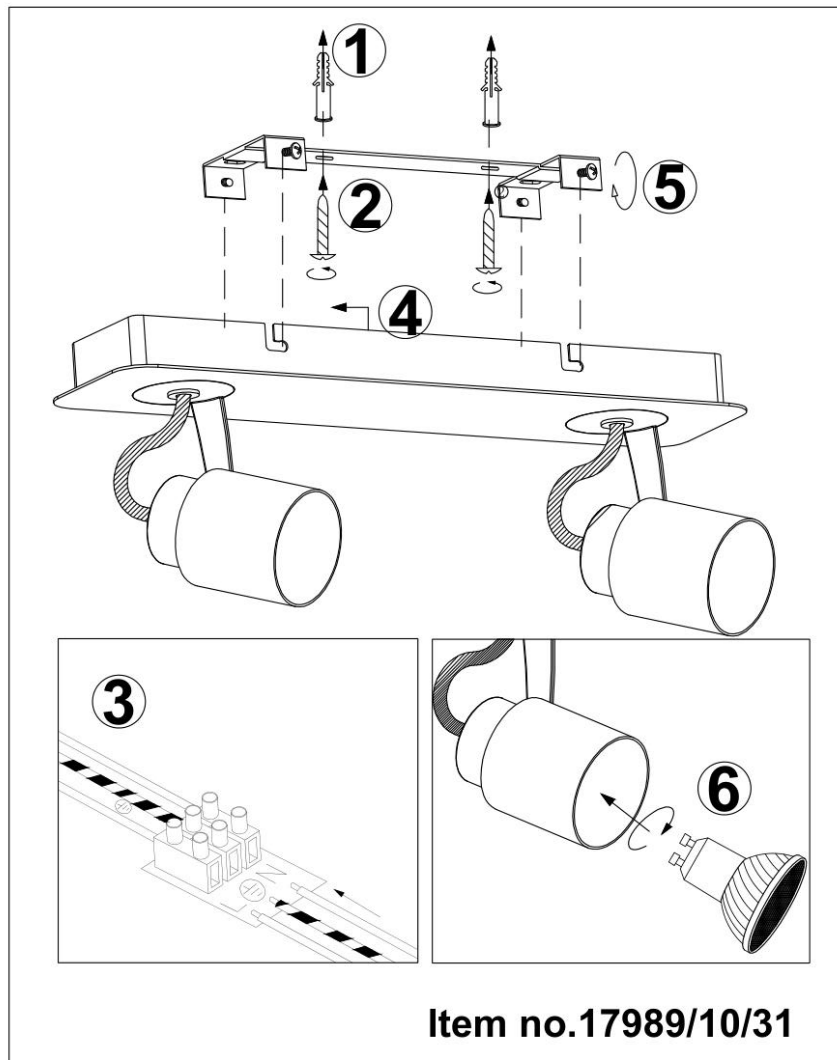

Dit product bevat een lichtbron van energie-efficiëntieklasse A+

Ce produit contient une source lumineuse de classe énergétique A+

This product contains a light source of energy efficiency class A+

Dieses Produkt enthält eine Lichtquelle der Energieeffizienzklasse A+

Ten produkt zawiera ród o wiat a o klasie efektywno ci energetycznej A+