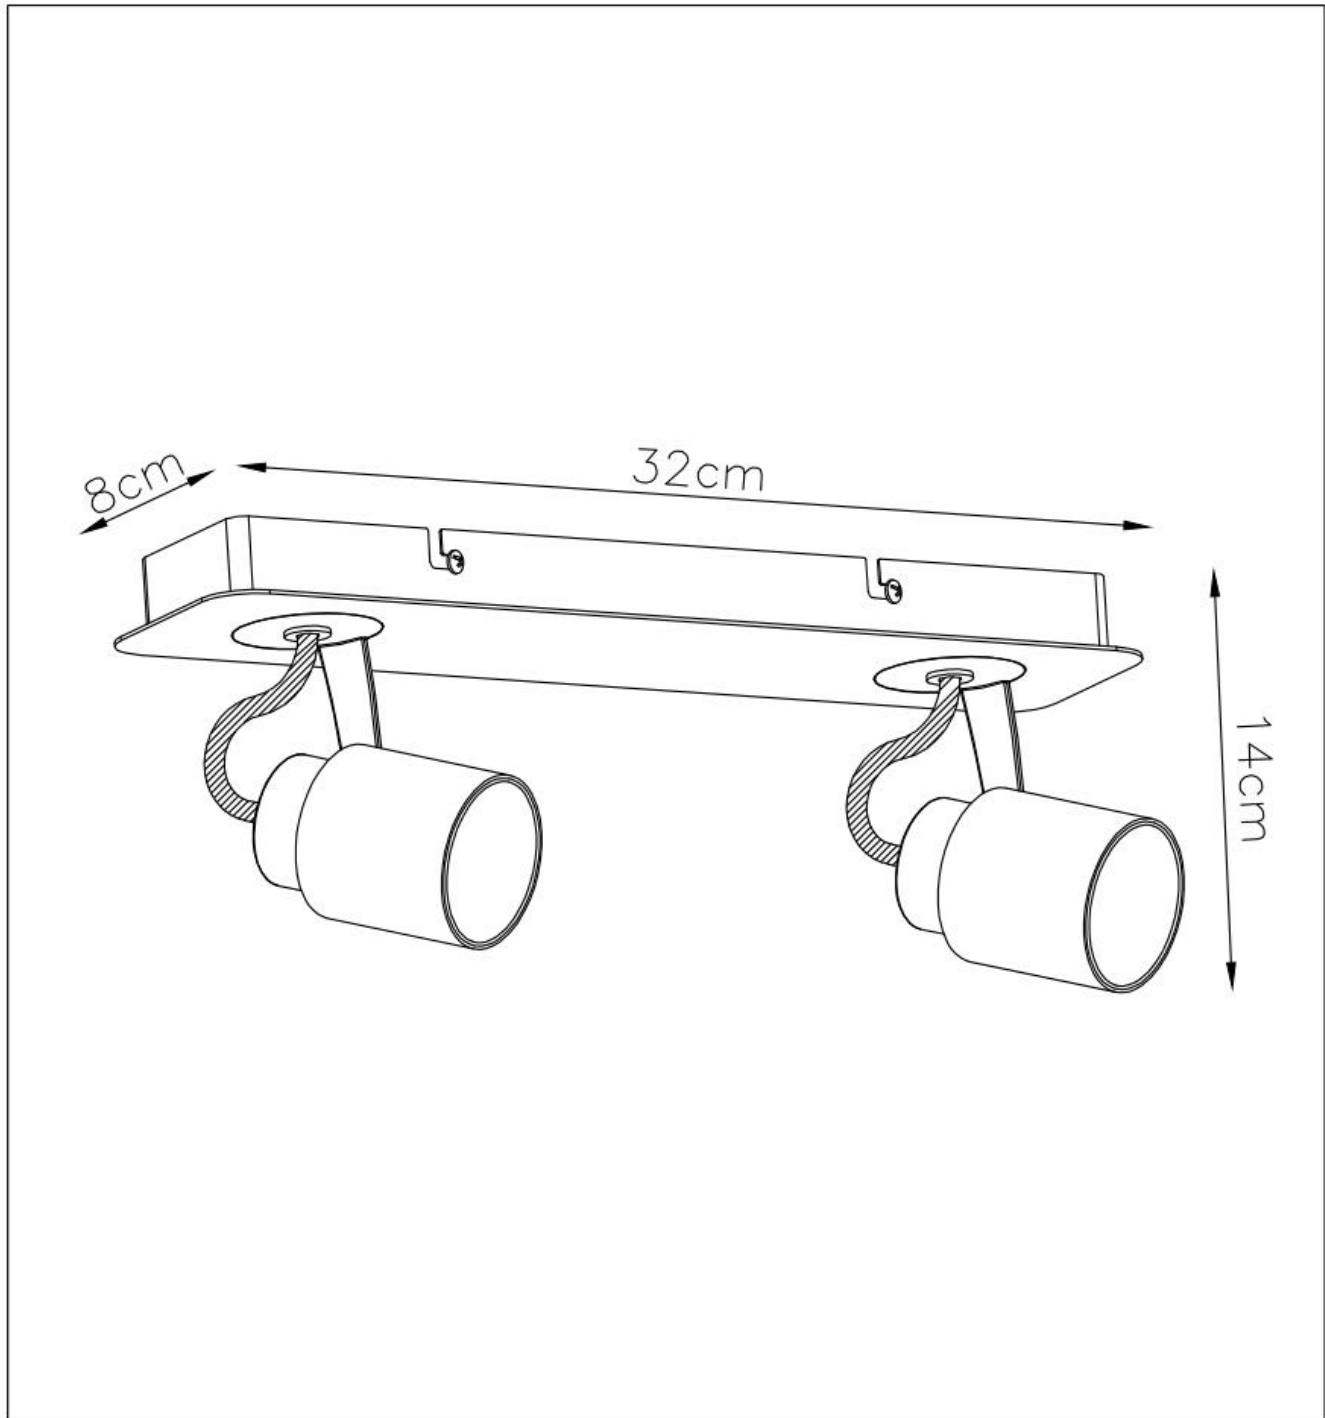

RECOMMENDED LUCIDE LIGHT SOURCE

49006/05/30
Light source dimmable: Yes
Light source incl. : Yes

General

Dimensions LxWxH : 32cmx8cmx14cm
Height minimum : 11 cm
Height maximum : 14 cm
Dimensions shade LxWxH: 5.3cmx5.3cmx5.3cm
Main material : Metal
Ceiling rose material : Metal
Color : Matt Black & Matt White
Style : Modern
Shape :-
Weight : 0.94kg
Warranty : 2 years

Product specifications

Dimmable : Yes
Light direction : Around (Diffuse) Adjustable in height : Not Adjustable In Height (Before Installation)
Directional : Directional
Cable : No Cable On Product
Cable length : -
Sensor : Without Sensor
Control : Light Switch Control
IP-Class : 20
Electric class : 1
Light source including : Yes
Lamp socket : GU10
Light source number : 2
Power requirements : 220-240V~50Hz
Bulb type & maximum wattage : LED GU10 Max.5W

For more specifications of this product please visit

www.lucide.com

LUCIDE

TECHNICAL DRAWING & DIMENSIONS

DICA LED

Item number : 17989/10/31

EAN code:5411212176417

For more specifications, dimensions please visit