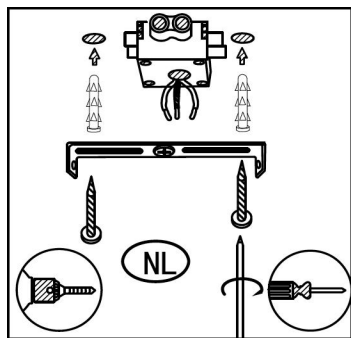

Dit product bevat een lichtbron van energie-efficiëntieklasse A+

Ce produit contient une source lumineuse de classe énergétique A+

This product contains a light source of energy efficiency class A+

Dieses Produkt enthält eine Lichtquelle der Energieeffizienzklasse A+

Ten produkt zawiera ród o wiat a o klasie efektywności energetycznej A+