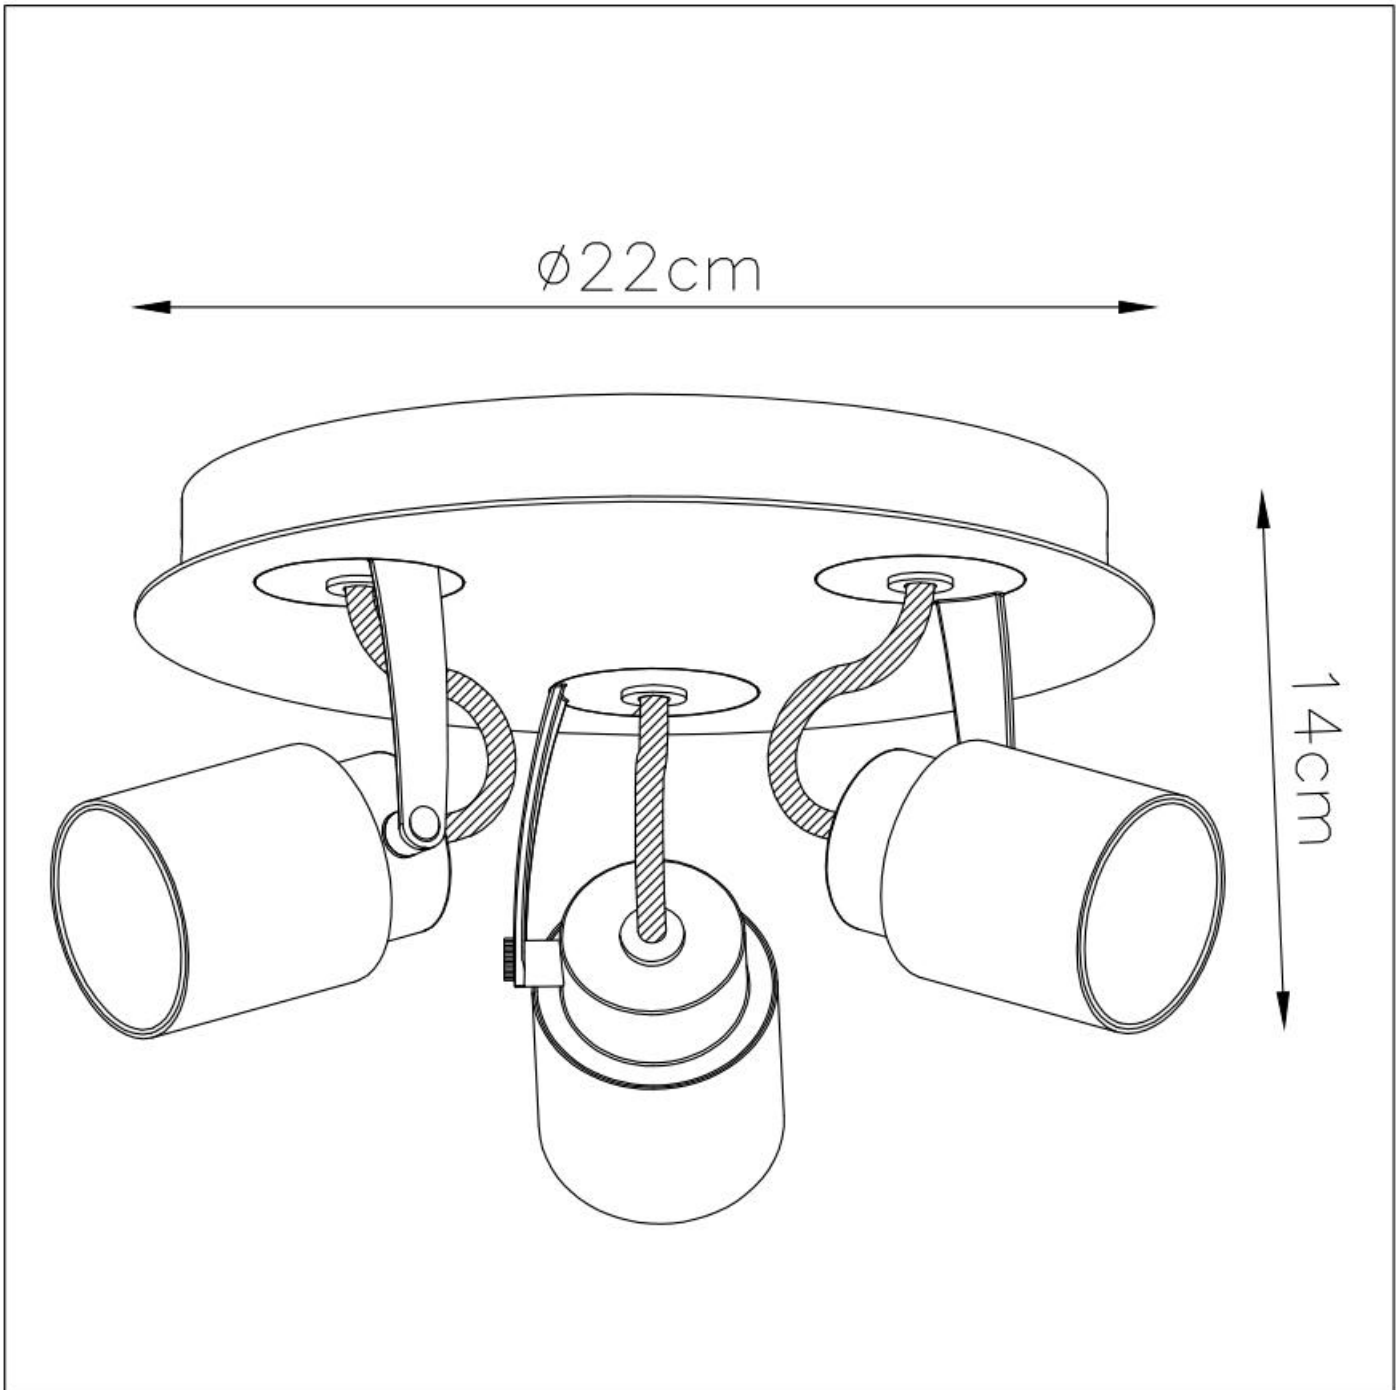

RECOMMENDED LUCIDE LIGHT SOURCE

49006/05/30
Light source dimmable: Yes
Light source incl. : Yes

General

Dimensions LxWxH : 22cmx22cmx14cm
Height minimum : 11 cm
Height maximum : 14 cm
Dimensions shade LxWxH: 5.3cmx5.3cmx5.3cm
Main material : Metal
Ceiling rose material : Metal
Color : Matt Black&Matt White
Style : Modern
Shape :-
Weight : 1.17kg
Warranty : 2 years

Product specifications

Dimmable : Yes
Light direction : Around (Diffuse)
Adjustable in height : Not Adjustable In Height (Before Installation)
Directional : Directional
Cable : No Cable On Product
Cable length : -
Sensor : Without Sensor
Control : Light Switch Control
IP-Class : 20
Electric class : 1
Light source including : Yes
Lamp socket : GU10
Light source number : 3
Power requirements : 220-240V~50Hz
Bulb type & maximum wattage : LED GU10 Max.5W

For more specifications of this product please visit

www.lucide.com

DICA LED

Item number : 17989/15/31

EAN code:5411212176424

For more specifications, dimensions please visit

www.lucide.com

Dit product bevat een lichtbron van energie-efficiëntieklasse A+