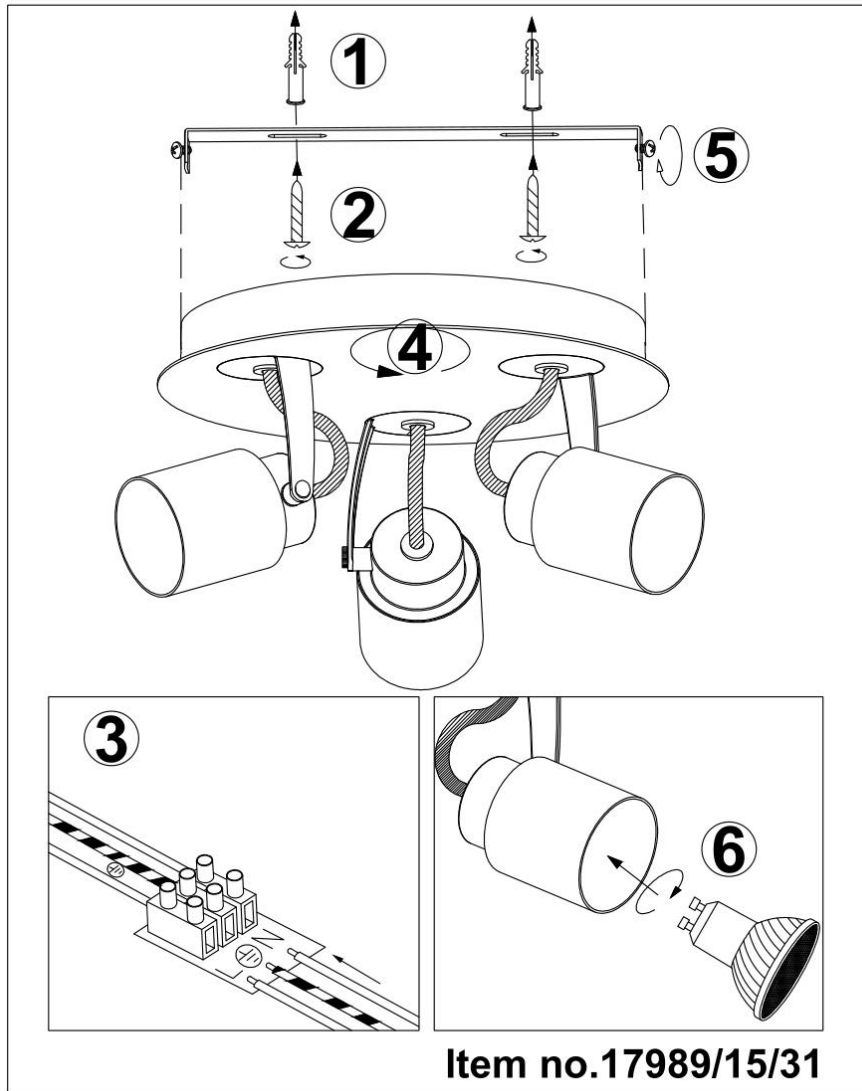

RECOMMENDED LUCIDE LIGHT SOURCE

49006/05/30
Light source dimmable: Yes
Light source incl. : Yes

General

Dimensions LxWxH : 22cmx22cmx14cm
Height minimum : 11 cm
Height maximum : 14 cm
Dimensions shade LxWxH: 5.3cmx5.3cmx5.3cm
Main material : Metal
Ceiling rose material : Metal
Color : Matt Black&Matt White
Style : Modern
Shape :-
Weight : 1.17kg
Warranty : 2 years

Product specifications

Dimmable : Yes
Light direction : Around (Diffuse)
Adjustable in height : Not Adjustable In Height (Before Installation)
Directional : Directional
Cable : No Cable On Product
Cable length : -
Sensor : Without Sensor
Control : Light Switch Control
IP-Class : 20
Electric class : 1
Light source including : Yes
Lamp socket : GU10
Light source number : 3
Power requirements : 220-240V~50Hz
Bulb type & maximum wattage : LED GU10 Max.5W

For more specifications of this product please visit

www.lucide.com

DICA LED

Item number : 17989/15/31

EAN code:5411212176424

For more specifications, dimensions please visit

www.lucide.com

Dit product bevat een lichtbron van energie-efficiëntieklasse A+