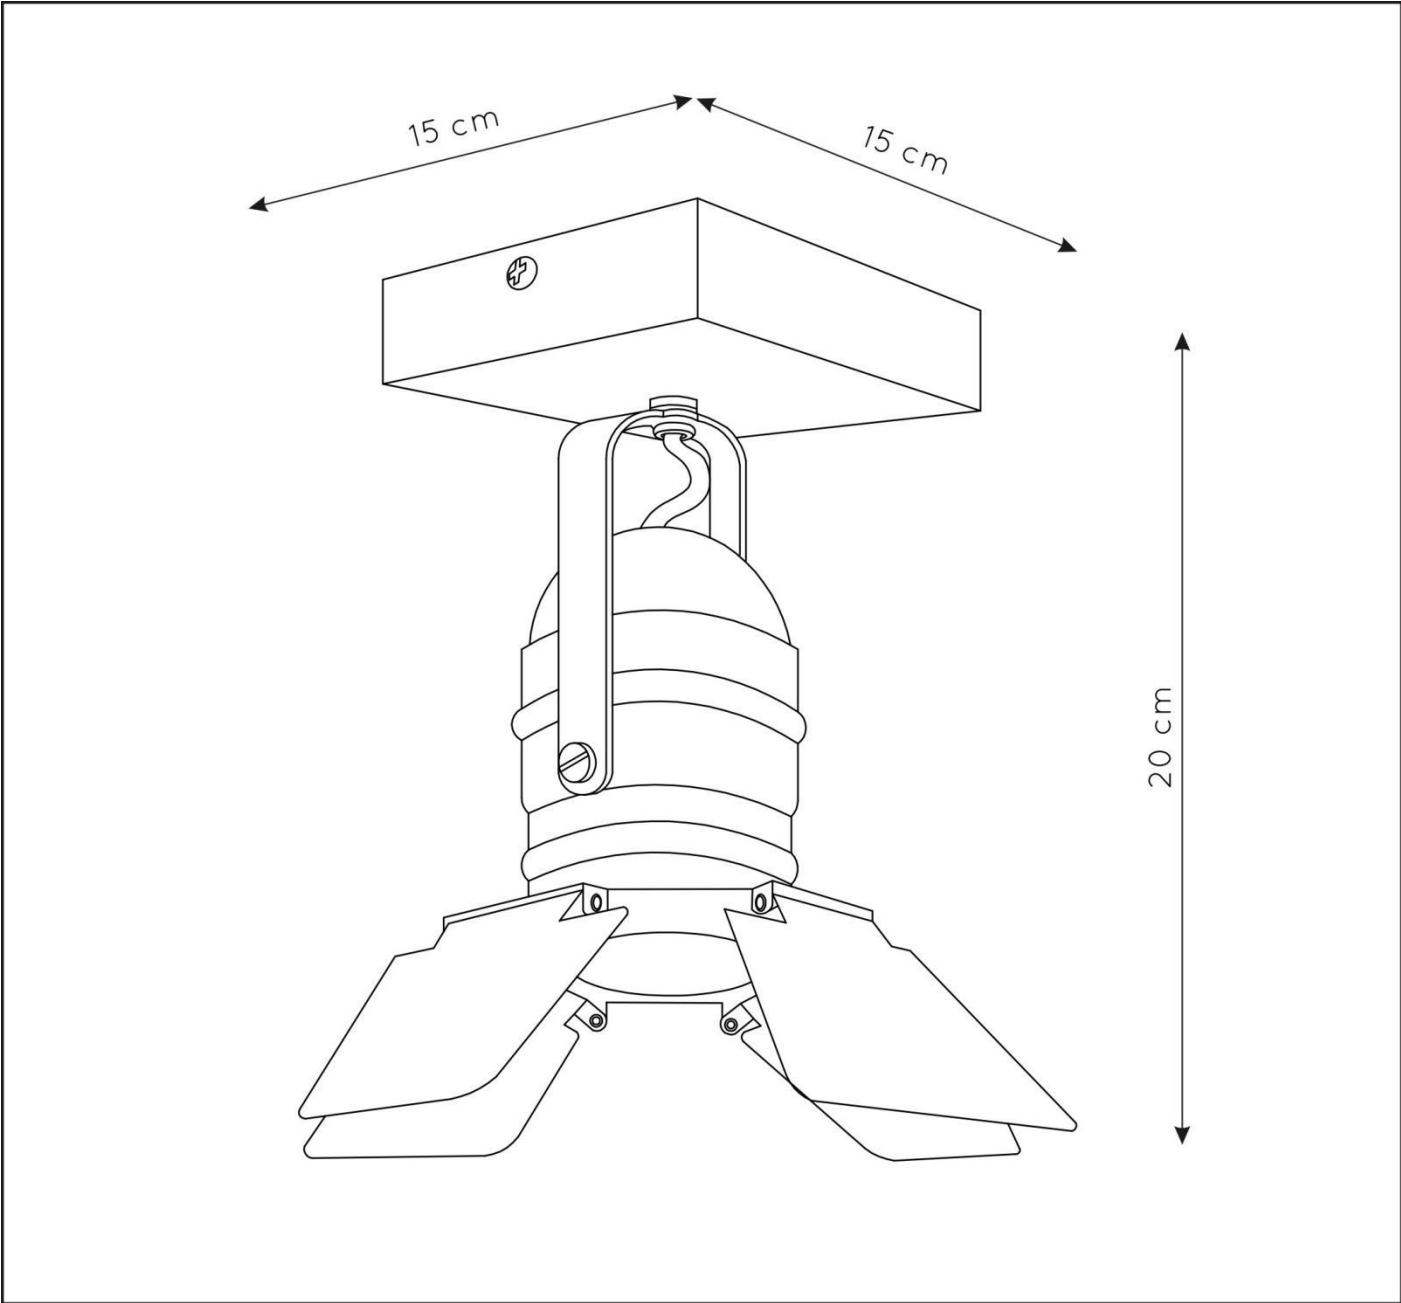

**RECOMMENDED LUCIDE
 LIGHT SOURCE**

49006/05/30
 Light source dimmable : Yes
 Light source incl. : No

General

Dimensions LxWxH : 15 cm x 15 cm x 20 cm
Height minimum : -
Height maximum : 20 cm
Dimensions shade LxWxH : 15 cm x 15 cm x 7 cm
Main material : Metal
Ceiling rose material : Metal
Color : Blue+Grey, Pink+Grey
Style : Modern
Shape : -
Weight : 0.5 kg
Warranty : 2 years

Product specifications

Dimmable : Yes
Light direction : Around (Diffuse)
Adjustable in height : Not Adjustable In Height (Before Installation)
Directional : Directional
Cable : No cable on product
Cable length : -
Sensor : Without Sensor
Control : Light Switch Control
IP-Class : 20
Electric class : 1
Light source including : No
Lamp socket : GU10
Light source number : 1
Power requirements : 220-240V~50Hz
Bulb type & maximum wattage : GU10- max. 35W

For more specifications of this product please visit

www.lucide.com

PICTO

Item number : 17997/01/35
EAN code : 5411212176929
Item number : 17997/01/66
EAN code : 5411212176936

For more specifications, dimensions please visit
www.lucide.com

LUCIDE

INSTALLATION DRAWING SPECIFICATIONS