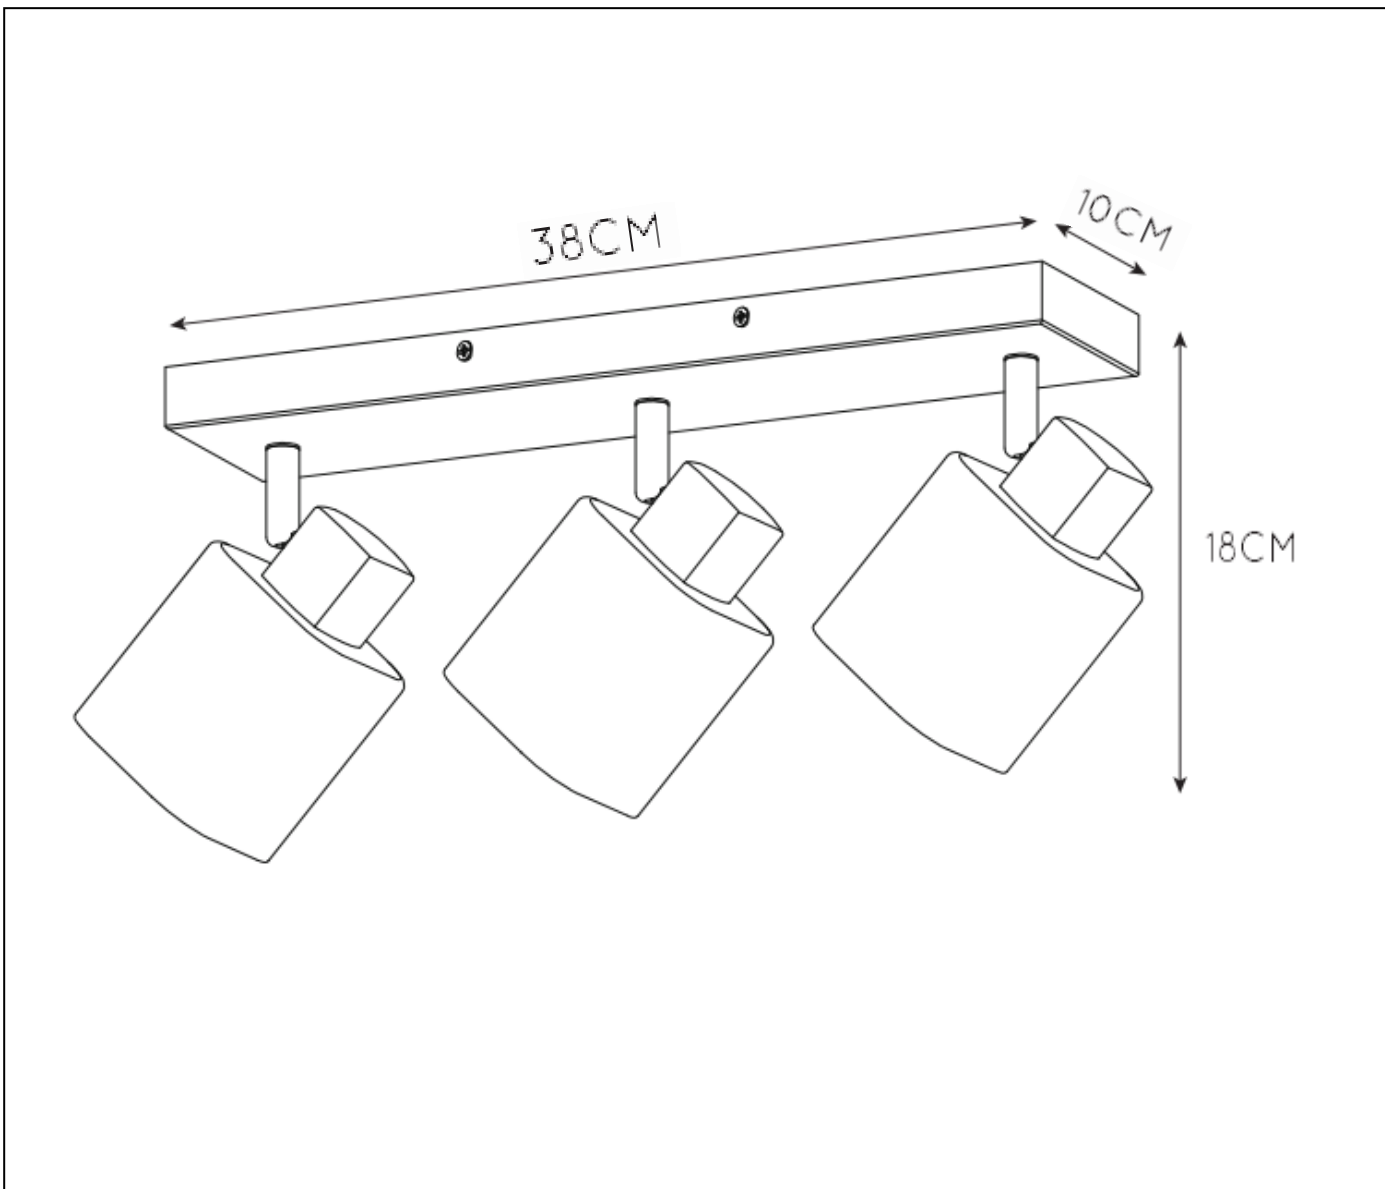

ALION

Item number : 17999/03/30

EAN code : 5411212177001

For more specifications, dimensions please visit

www.lucide.com