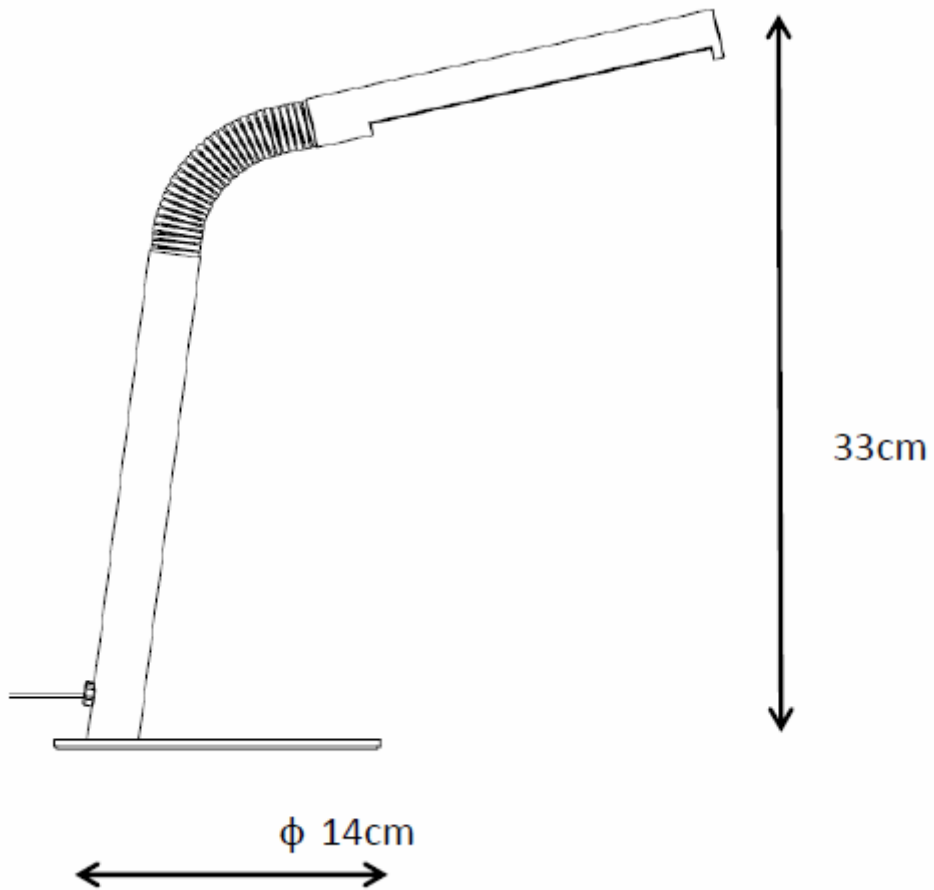

Line drawing of the item (with outline dimensions)

Item number: 18602/03/xx

Installation drawing (the same as it in its instruction manual)

### Technical details

materials used:	Metal
color:	Black, White, Silver
dimmable and how is the fixture dimmable:	
size:	33cm
Height:	
Length:	
Width:	Φ 14cm
Net Weight:	0.76kgs
power requirements:	DC 12V 500mA
bulb type and maximum Wattage:	
number of bulbs:	30pcs LED
IP degree:	IP20