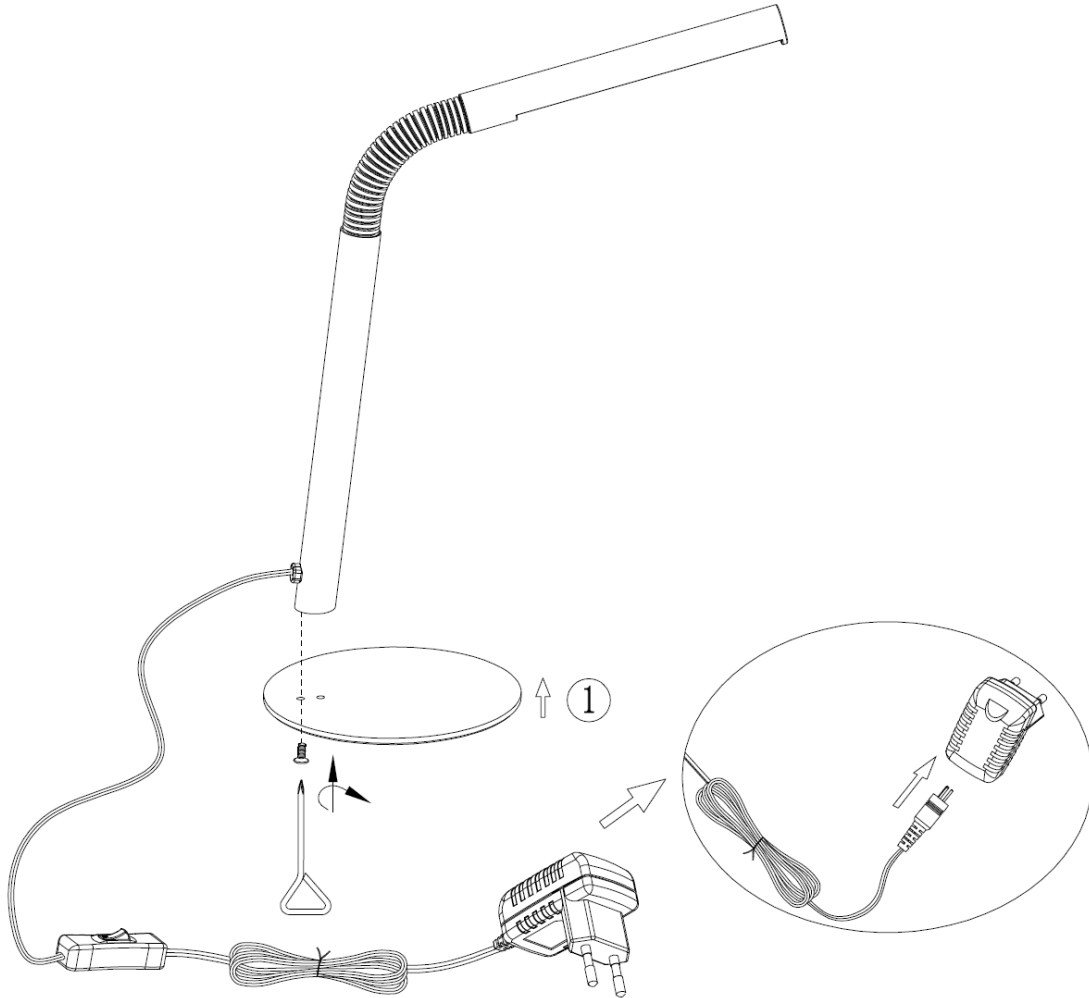

Line drawing of the item (with outline dimensions)

Item number: 18602/03/xx

Installation drawing (the same as it in its instruction manual)

### Technical details

materials used:	Metal
color:	Black, White, Silver
dimmable and how is the fixture dimmable:	
size:	33cm
Height:	
Length:	
Width:	Φ 14cm
Net Weight:	0.76kgs
power requirements:	DC 12V 500mA
bulb type and maximum Wattage:	
number of bulbs:	30pcs LED
IP degree:	IP20