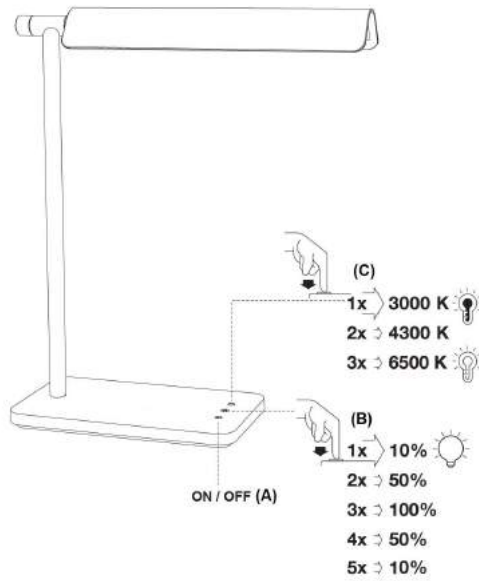

- Dit toestel dimt in verschillende stappen. Telkens u het toestel aanraakt zal de lichtintensiteit veranderen.
- Cet appareil s'éclaire en plusieurs étapes. Chaque fois qu'on le touche, l'intensité lumineuse change.
- This item is dimmable in different steps. Each time the item is touched, the light intensity changes.
- Dieses Apparat dimmt in mehrere Malen. Wenn Sie das Apparat berühren, soll die Lichtintensität ändern.

Du . /Ap' o, nqàm qqz xot , n/Az ànz qzq/s uq qrruou z, uqwm : q E
Cq . /Ap' u oAz, uqz, ' zq : A' /oq x' y uq' : q pq oxm : q zq/s , u' q E
Vt u . /Ap' o, oAz, mz : mxs t , : A' /oq Ar qzq/s À qrruouqz oÀ oxm : E
Duq : q P/Ap' w qz, t x quzq Luot , -' qxxq pq/ Ez q/s uq qrruouqz oxm : q E
Vqz . /Ap' w oxo uq/m/ p A ó uq mA wmx uq qraqw, Áó zA ouqz q/s q, Áooz qvE