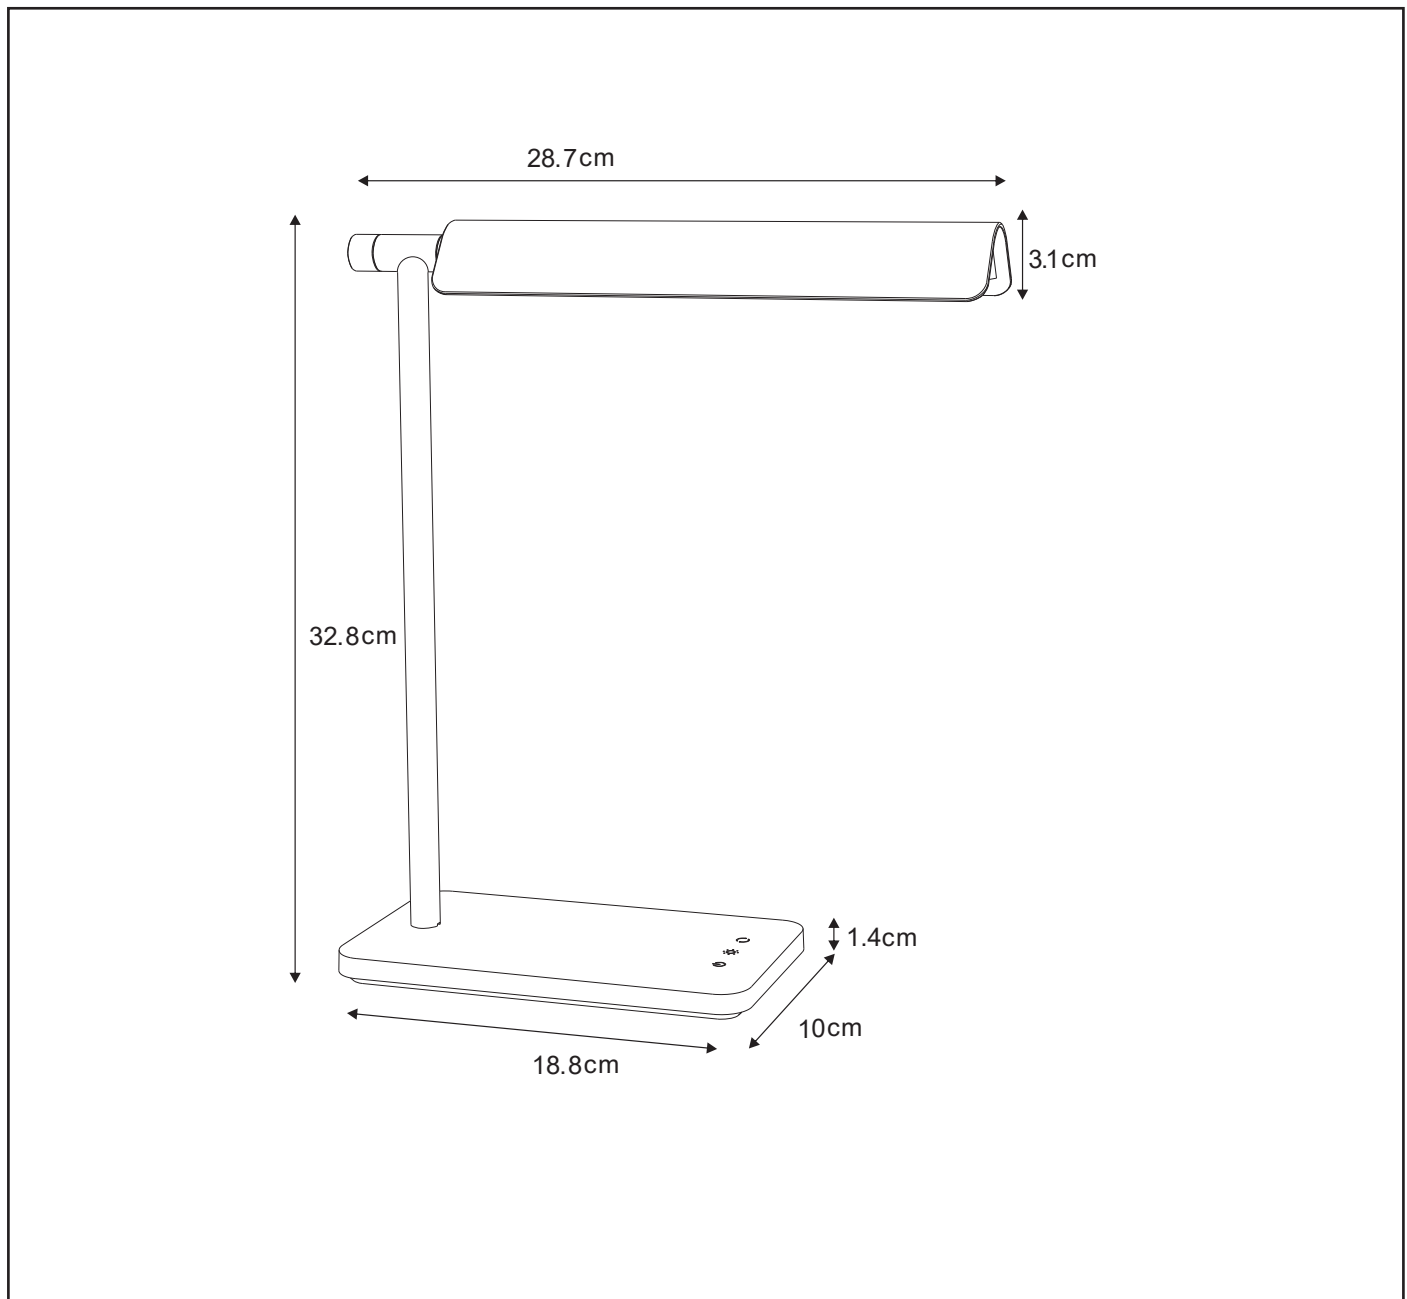

LEVI

item number : 18659/06/30

EAN code : 5411212185853

General

Dimensions LxWxH : 18.8cm x 10cm x 32.8 cm

Height minimum : -

Height maximum : 32.8cm

Dimensions shade LxWxH : 5.5cm x 3.1 cm x 28.7 cm

Main material : Plastic, metal

Ceiling rose material : Plastic, metal

Color : black

Style : Modern

Shape : other

Weight : 0.7kg

Warranty : 3 years

Product specifications

For more specifications of this product please visit

www.lucide.com

LUCIDE

TECHNICAL DRAWING & DIMENSIONS

LEVI

Item number : 18659/06/30

EAN code : 5411212185853

For more specifications, dimensions please visit