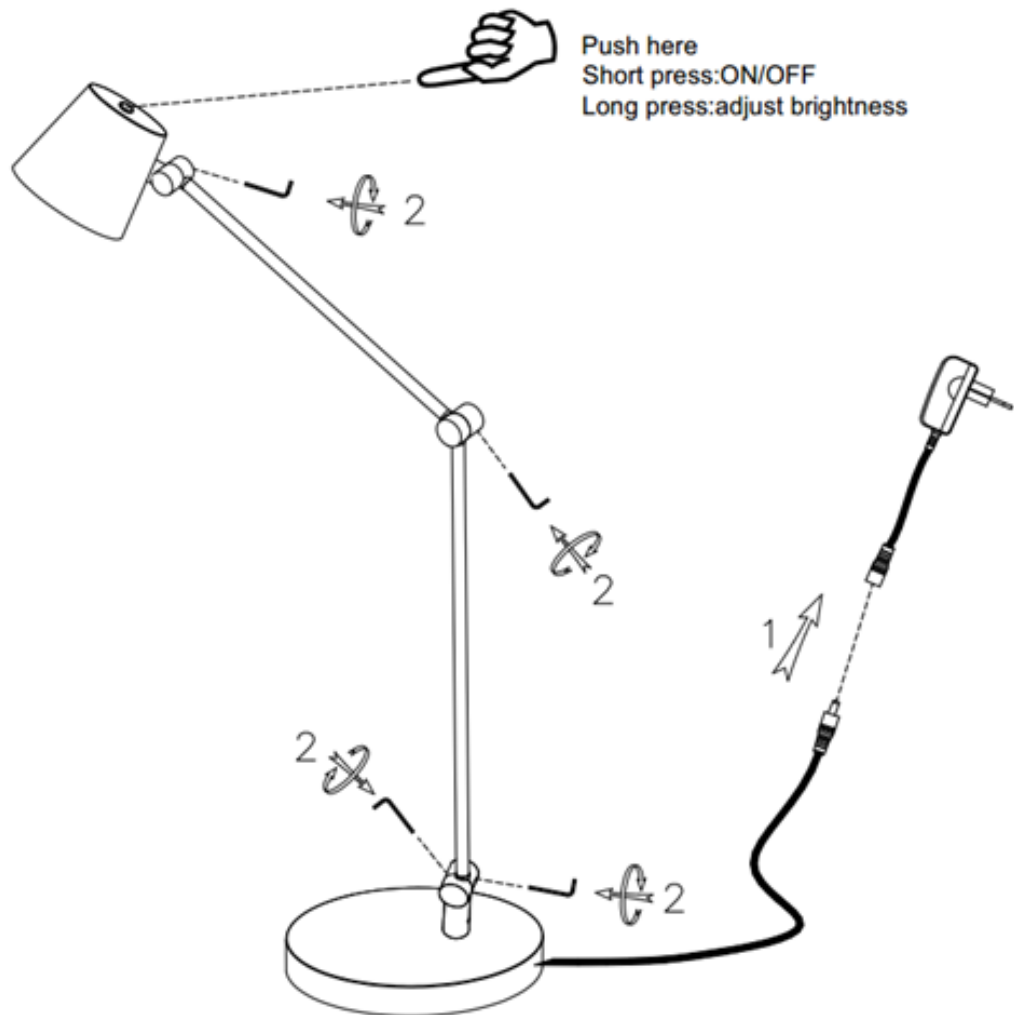

LUCIDE

INSTALLATION DRAWING SPECIFICATIONS

Dit product bevat een lichtbron van energie-efficiëntieklasse G
Ce produit contient une source lumineuse de classe énergétique G
Dieses Produkt enthält eine Lichtquelle der Energieeffizienzklasse G
This product contains a light source of energy efficiency class G
Ten produkt zawiera ród o wiat a o klasie efektywno ci energetycznej G