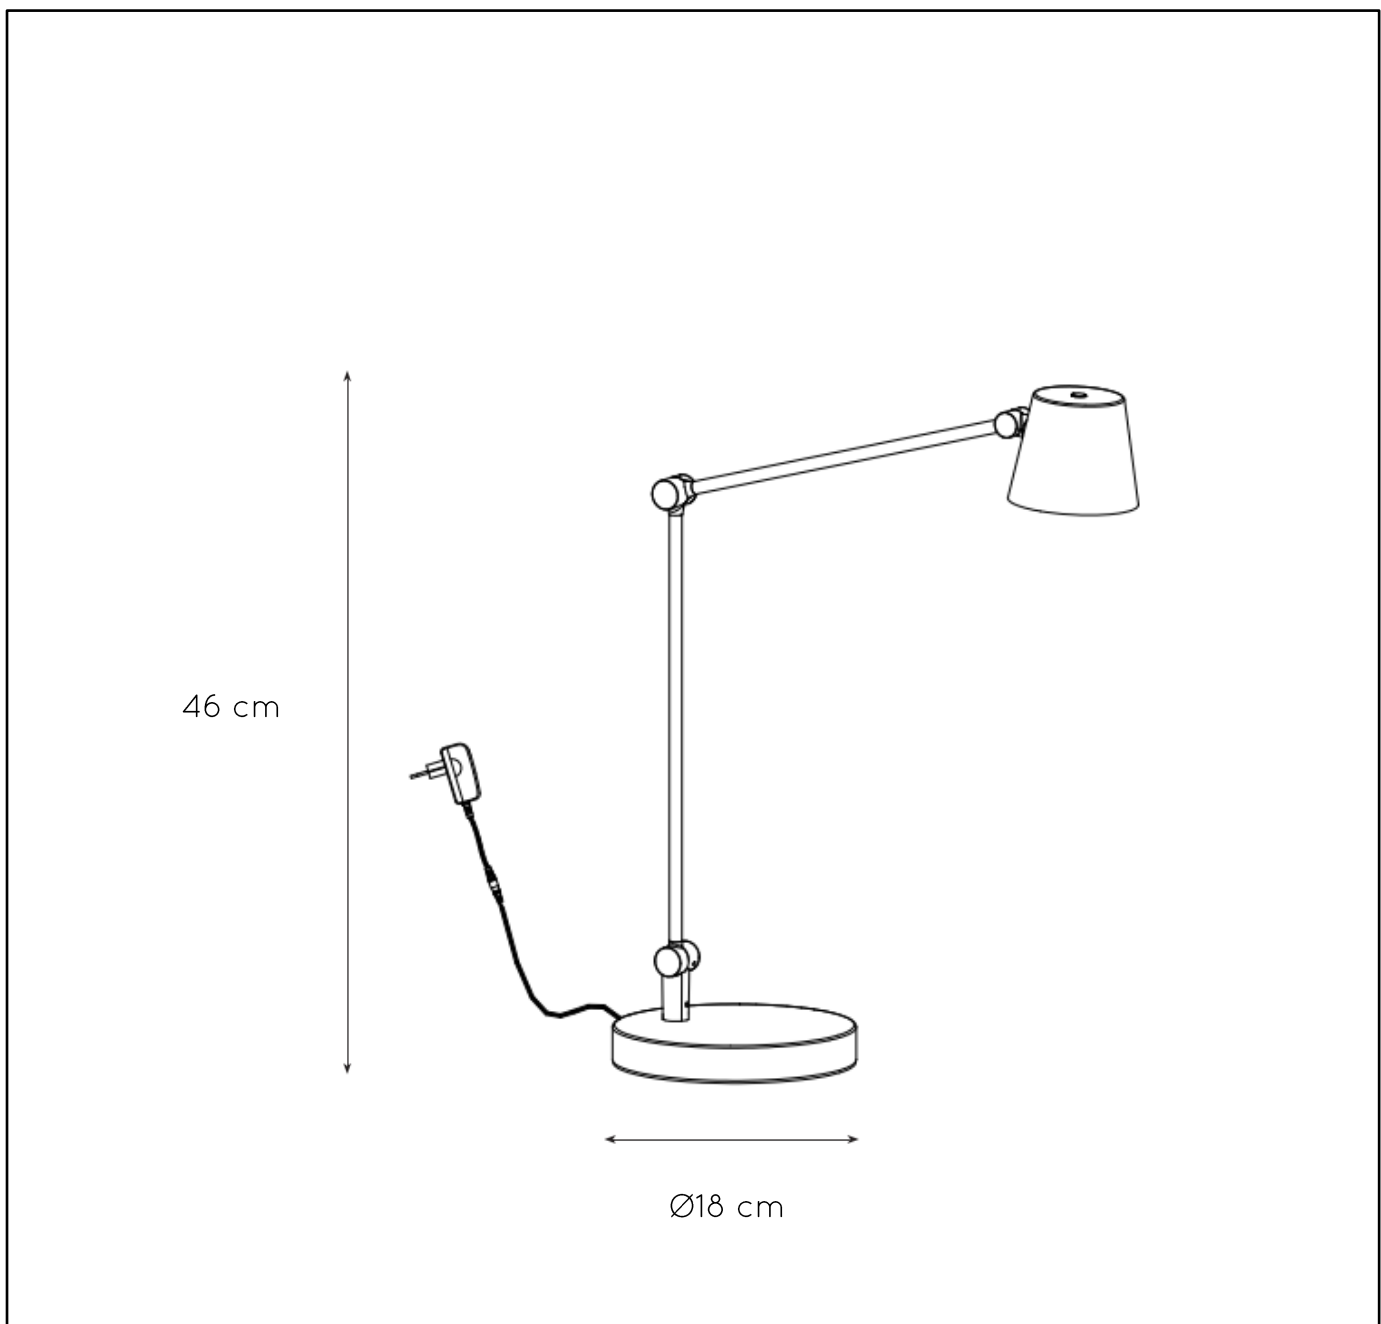

### General

Dimensions LxWxH : Ø18 x 46 cm  
Height minimum : -  
Height maximum : -  
Dimensions shade LxWxH : Ø 9,5 x 8 cm  
Main material : Metal  
Ceiling rose material:-  
Color : Sandy Matt Black  
Style : Modern  
Shape : Tube  
Weight : 1,7 kg  
Warranty : 3 years

### Product specifications

Dimmable: Yes  
Light direction: Reading Light  
Adjustable in height: Adjustable In Height  
Directional: Directional  
Cable : Yes, Cable On Product  
Cable length : 200 cm  
Sensor : Without Sensor  
Control : Push Dimmer Control  
IP-Class : 20  
Electric class : 3  
Light source including : Yes  
Lamp socket : N/A  
Light source number : 1  
Power requirements : 100-240V~50-60Hz  
Bulb type & maximum wattage: LED - max.9W

For more specifications of this product please visit

[www.lucide.com](http://www.lucide.com)

LUCIDE

TECHNICAL DRAWING & DIMENSIONS

## JORIUS

item number: 19668/08/30

EAN code: 5411212193940

For more specifications, dimensions please visit

[www.lucide.com](http://www.lucide.com)