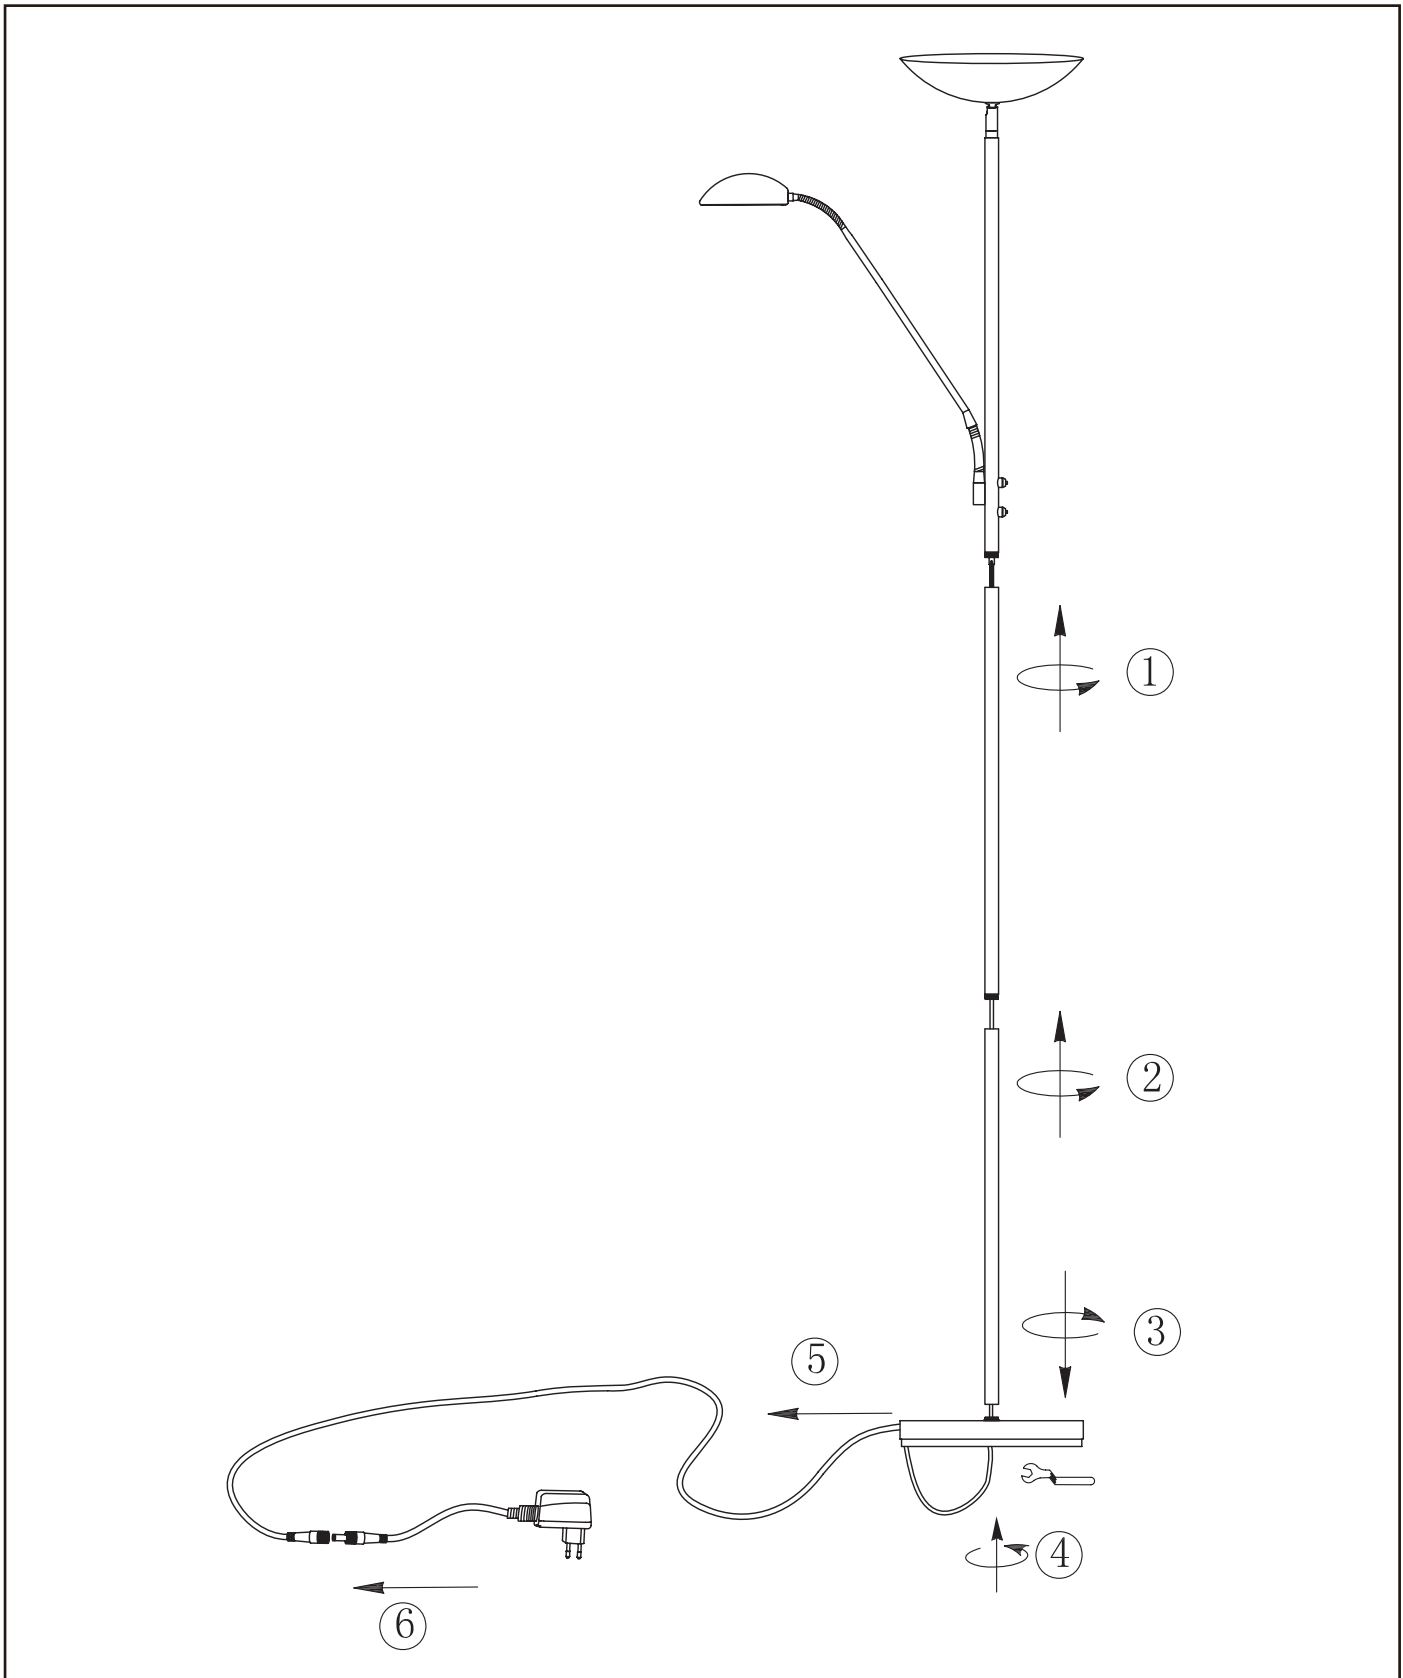

LUCIDE

INSTALLATION DRAWING SPECIFICATIONS

Dit product bevat een lichtbron van energie-efficiëntieklasse G (oude klasse A+).
Ce produit contient une source lumineuse de classe énergétique G (ancienne classe A+).
This product contains a light source of energy efficiency class G (old class A+).
Dieses Produkt enthält eine Lichtquelle der Energieeffizienzklasse G (alte Klasse A+).
Ten produkt zawiera ród o wiat a o klasie efektywno ci energetycznej G (stara klasa A+).