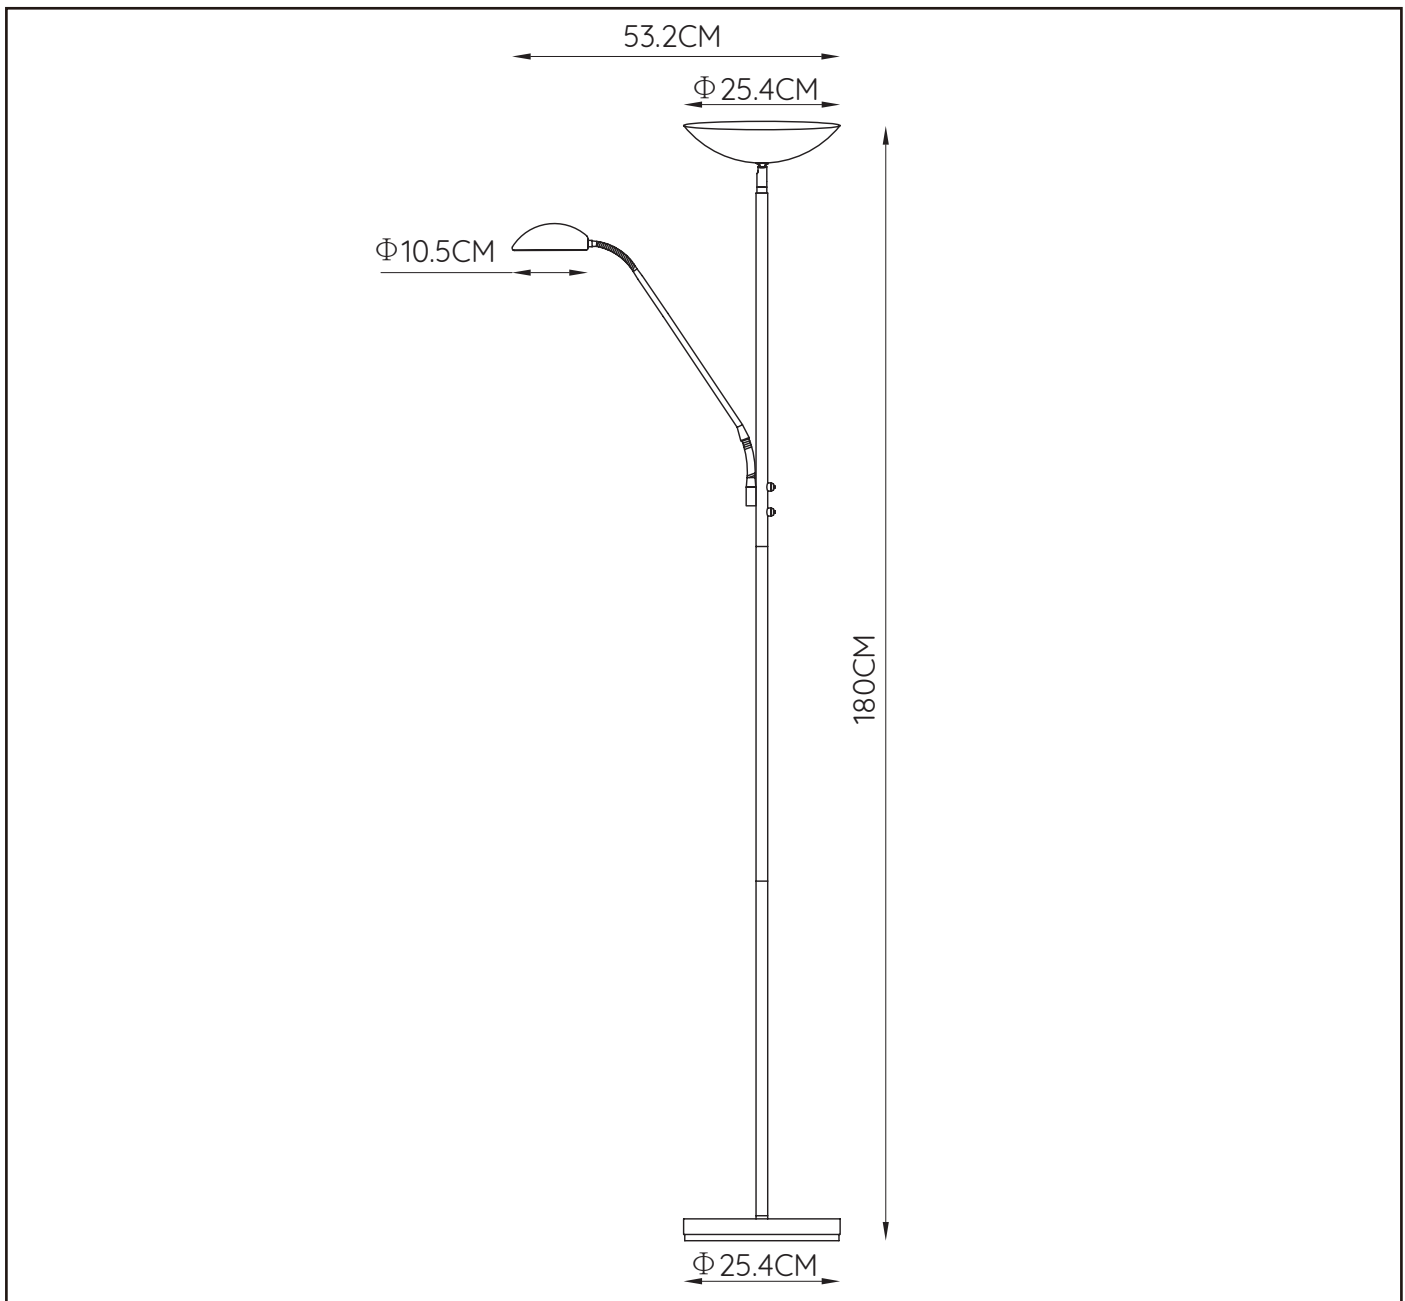

LUCIDE

GENERAL SPECIFICATIONS

item number : 19791/24/12  
EAN code : 5411212193889

item number : 19791/24/30  
EAN code : 5411212193896

ZENITH LED

## General

**Dimensions LxWxH** : 25.4cm x 25.4cm x 180cm  
**Height minimum** : -  
**Height maximum** : 180cm  
**Dimensions shade LxWxH** : 25.4 cm x 25.4 cm x 6cm  
**Main material** : Metal  
**Ceiling rose material** : Metal  
**Color** : Satin nickel ,black  
**Style** : Modern  
**Shage** : Circual  
**Weight** : 5.0kg  
**Warranty** : 3 years

## Product specifications

**Dimmable** : Yes  
**Light direction** :Uplight + Readinglight  
**Adjustable in height** : No  
**Directional** : Directional  
**Cable** : Yes, Cable On Product  
**Cable length** : 180cm  
**Control** : Push On/Off & Turn Dimming  
**IP-Class** : 20  
**Electric class** : 3  
**Light source including** : Yes  
**Lamp socket** : SMD LED  
**Light source number** : 54/PCS  
**Power requirements** :  
DC 24V, 1A (100-240V~50/60 Hz main power)  
**Bulb type & maximum wattage** :  
SMD LED,  
20W for uplight & 4W for reading

## ZENITH LED

item number : 19791/24/12

EAN code : 5411212193889

item number : 19791/24/30

EAN code : 5411212193896

For more specifications, dimensions please visit

[www.lucide.com](http://www.lucide.com)